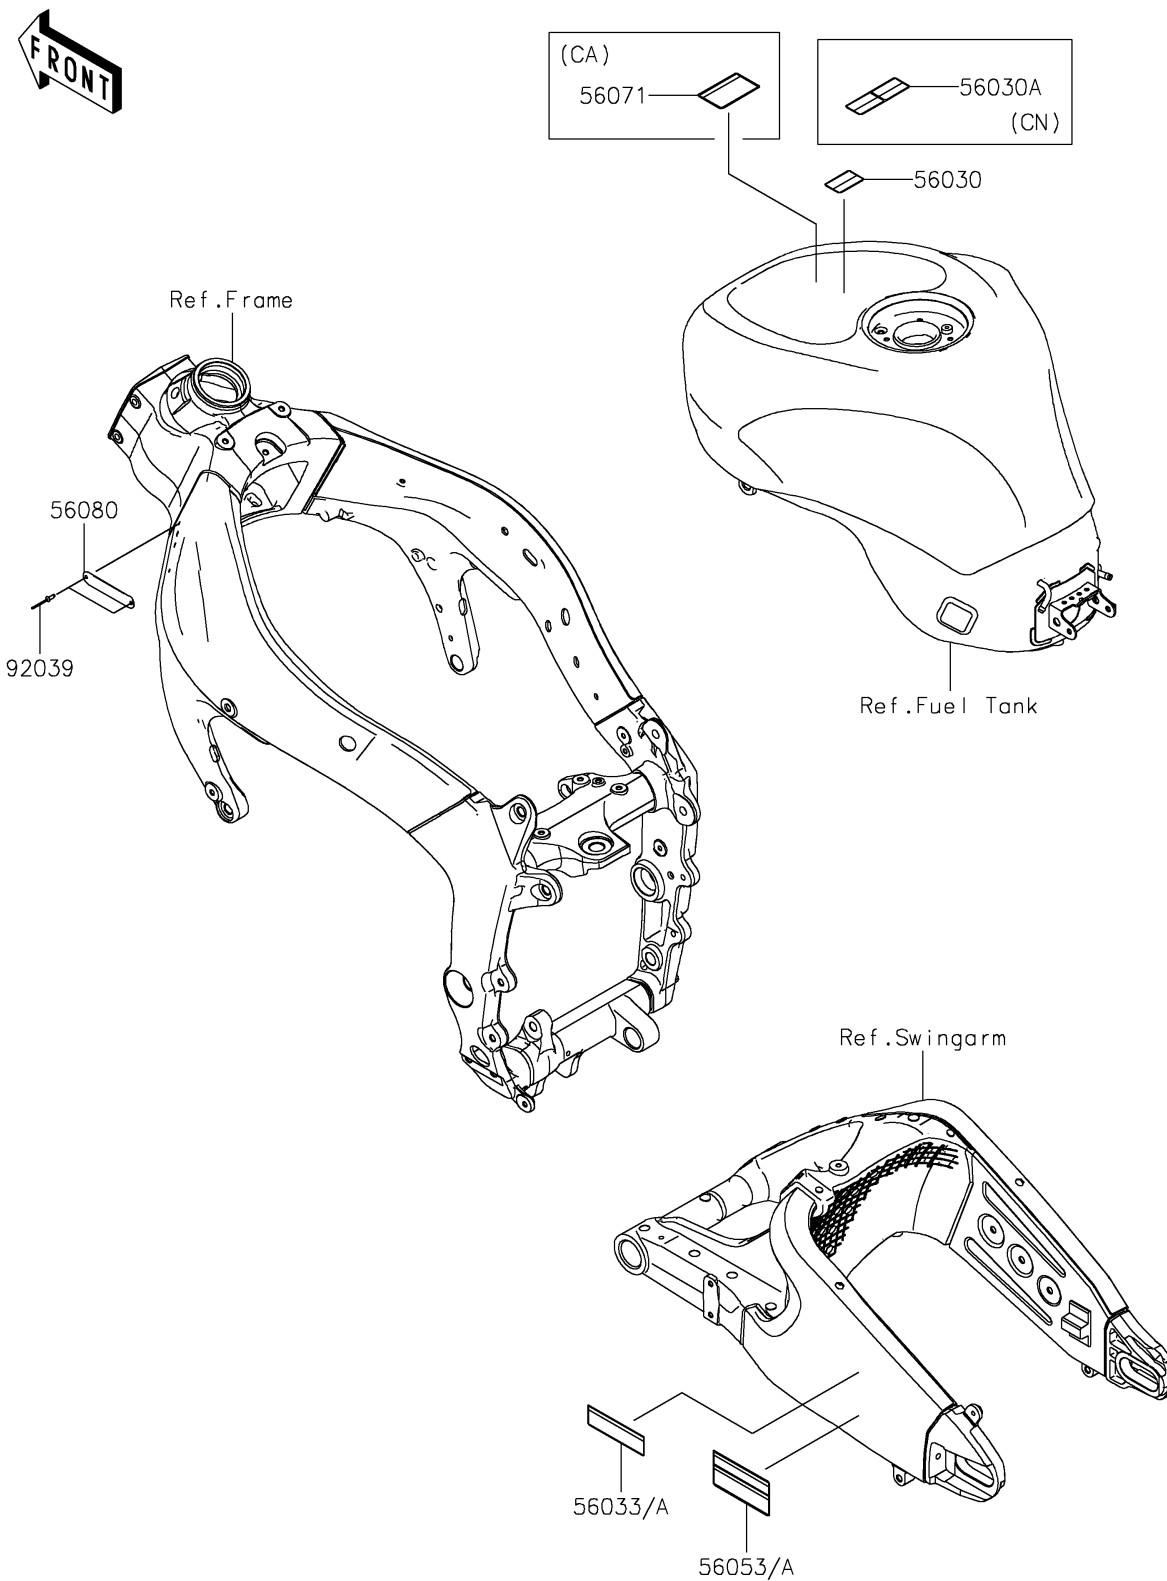

2022 Ninja ZX-6R ABS KRT Edition

PARTS DIAGRAM

Labels

F2860

2022 Ninja ZX-6R ABS KRT Edition

PARTS LIST

Labels

ITEM NAME

PART NUMBER

QUANTITY
