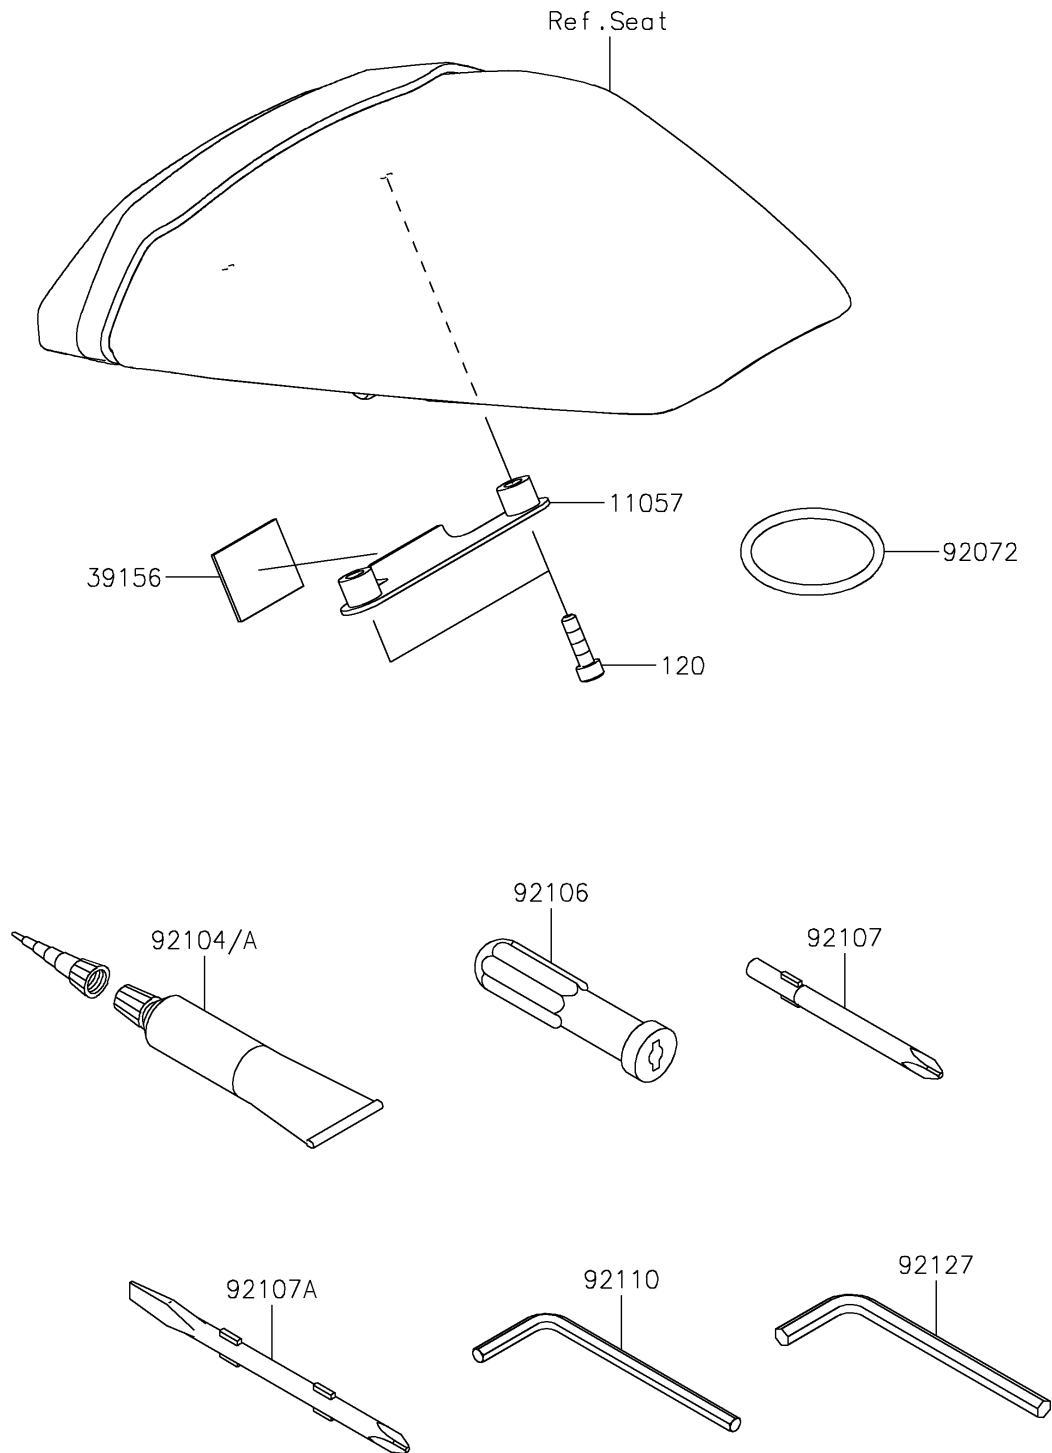

2022 Ninja ZX-6R ABS KRT Edition

PARTS DIAGRAM

Owner's Tools

F2810

2022 Ninja ZX-6R ABS KRT Edition

PARTS LIST Owner's Tools

ITEM NAME	PART NUMBER	QUANTITY
-----------	-------------	----------
