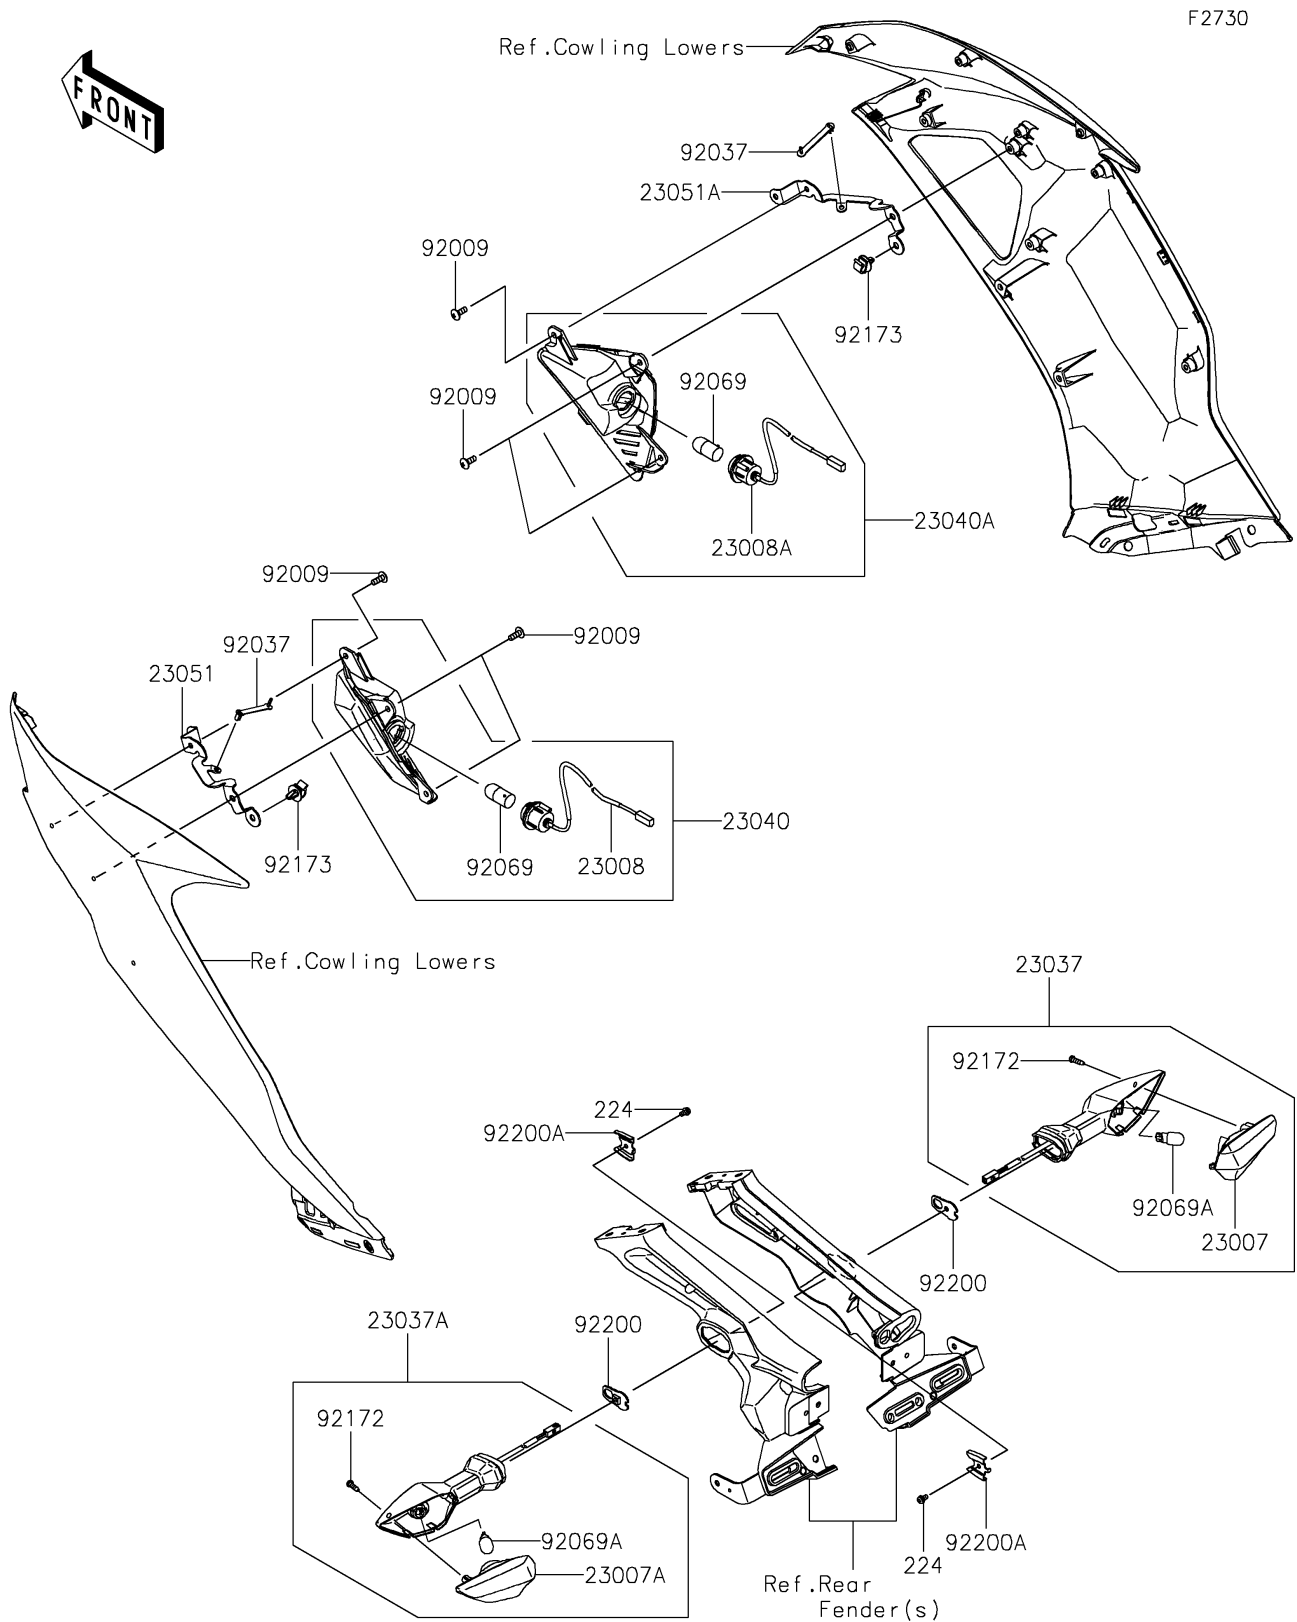

2022 Ninja ZX-6R ABS KRT Edition (CA)

PARTS DIAGRAM

Turn Signals

2022 Ninja ZX-6R ABS KRT Edition (CA)

PARTS LIST

Turn Signals

ITEM NAME	PART NUMBER	QUANTITY
-----------	-------------	----------
