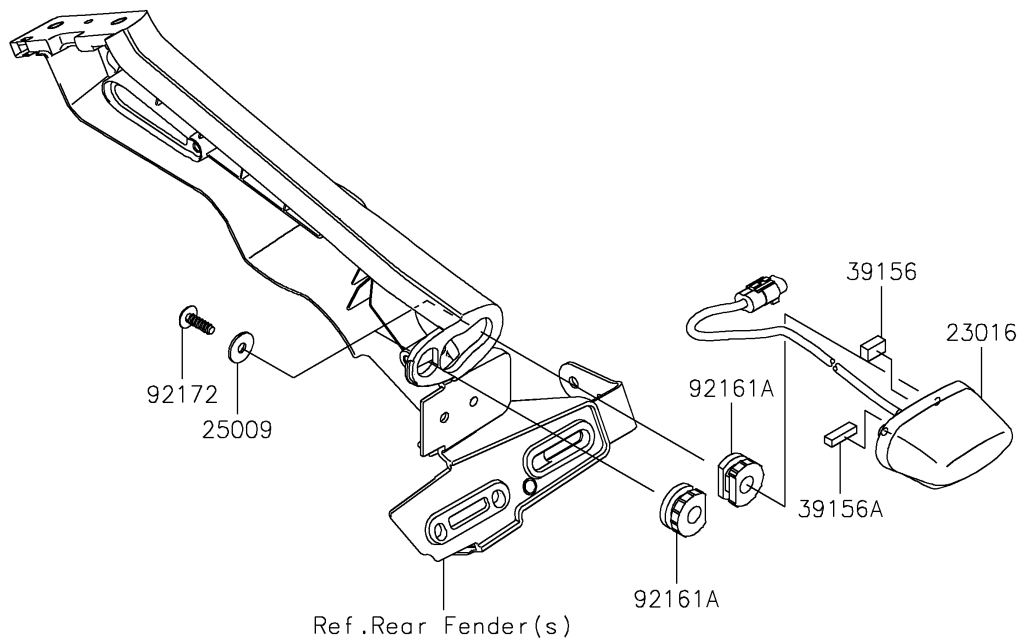

2022 Ninja ZX-6R ABS KRT Edition

PARTS DIAGRAM

Taillight(s)

F2720

2022 Ninja ZX-6R ABS KRT Edition

PARTS LIST

Taillight(s)

ITEM NAME

PART NUMBER

QUANTITY
