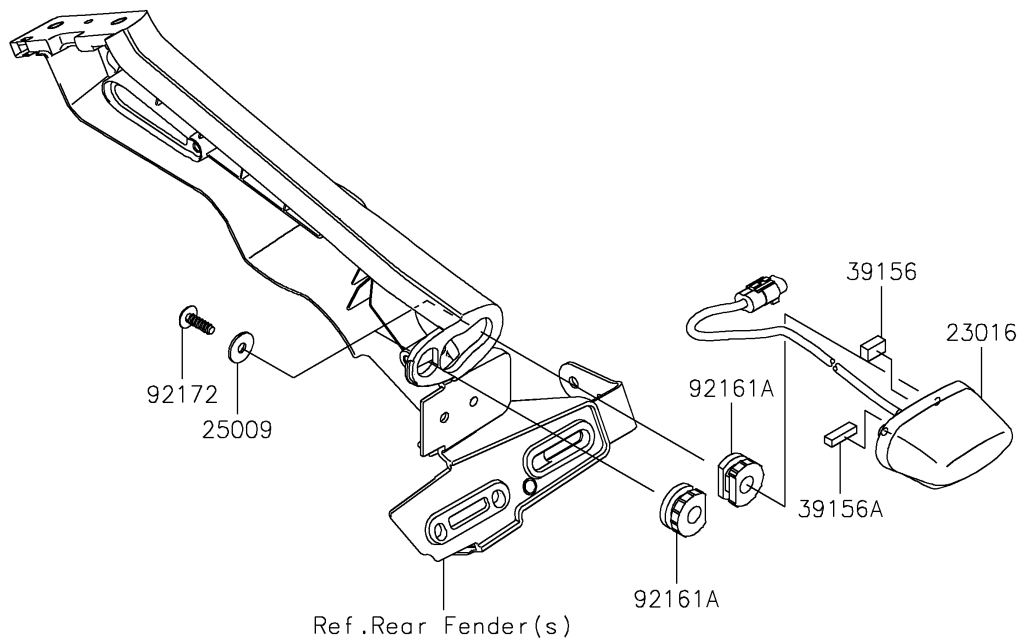

2022 Ninja ZX-6R ABS KRT Edition

PARTS DIAGRAM

Taillight(s)

F2720

2022 Ninja ZX-6R ABS KRT Edition

PARTS LIST

Taillight(s)

ITEM NAME	PART NUMBER	QUANTITY
-----------	-------------	----------
