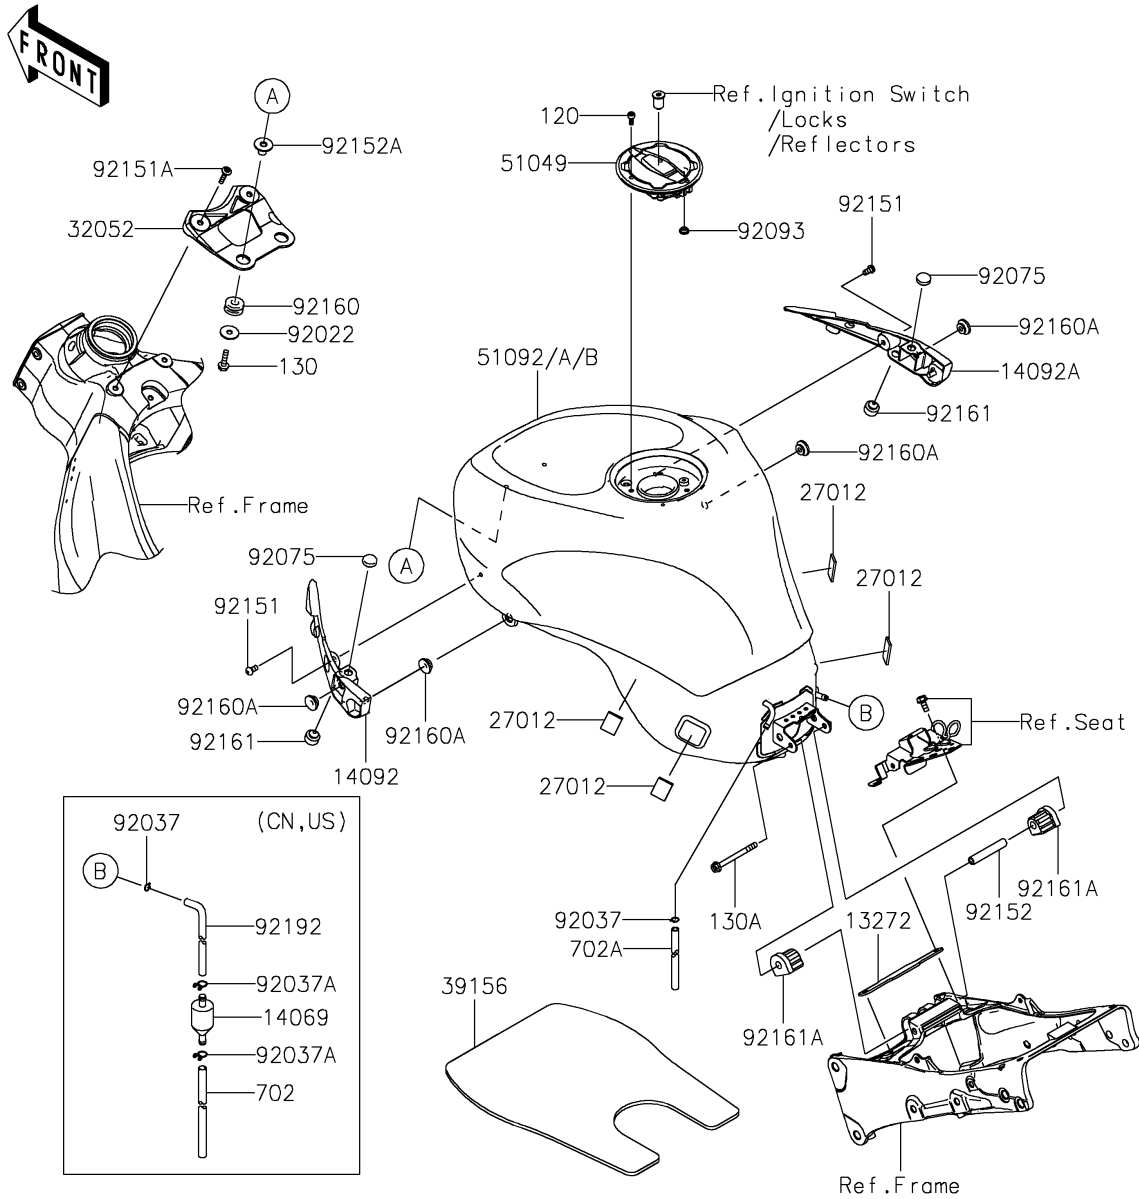

2022 Ninja ZX-6R ABS KRT Edition

PARTS DIAGRAM

Fuel Tank

F2410

WD

WD

WD

2022 Ninja ZX-6R ABS KRT Edition

PARTS LIST

Fuel Tank

ITEM NAME	PART NUMBER	QUANTITY
-----------	-------------	----------
