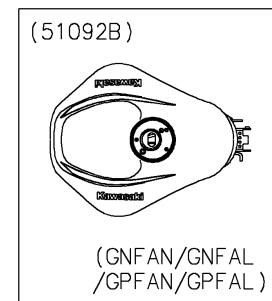

2022 Ninja ZX-6R ABS KRT Edition

PARTS DIAGRAM

Fuel Tank

F2410

WD

WD

WD

2022 Ninja ZX-6R ABS KRT Edition

PARTS LIST

Fuel Tank

ITEM NAME	PART NUMBER	QUANTITY
-----------	-------------	----------
