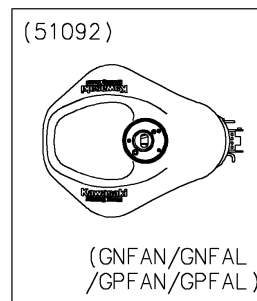

2022 Ninja ZX-6R ABS KRT Edition

PARTS DIAGRAM

Fuel Tank

F2410

WD

WD

WD

2022 Ninja ZX-6R ABS KRT Edition

PARTS LIST

Fuel Tank

ITEM NAME	PART NUMBER	QUANTITY
-----------	-------------	----------
