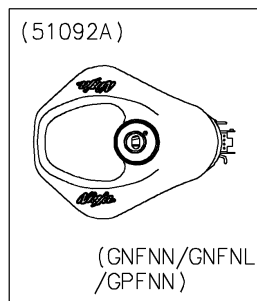

2022 Ninja ZX-6R ABS KRT Edition

PARTS DIAGRAM

Fuel Tank

F2410

WD

WD

WD

2022 Ninja ZX-6R ABS KRT Edition

PARTS LIST

Fuel Tank

ITEM NAME	PART NUMBER	QUANTITY
-----------	-------------	----------
