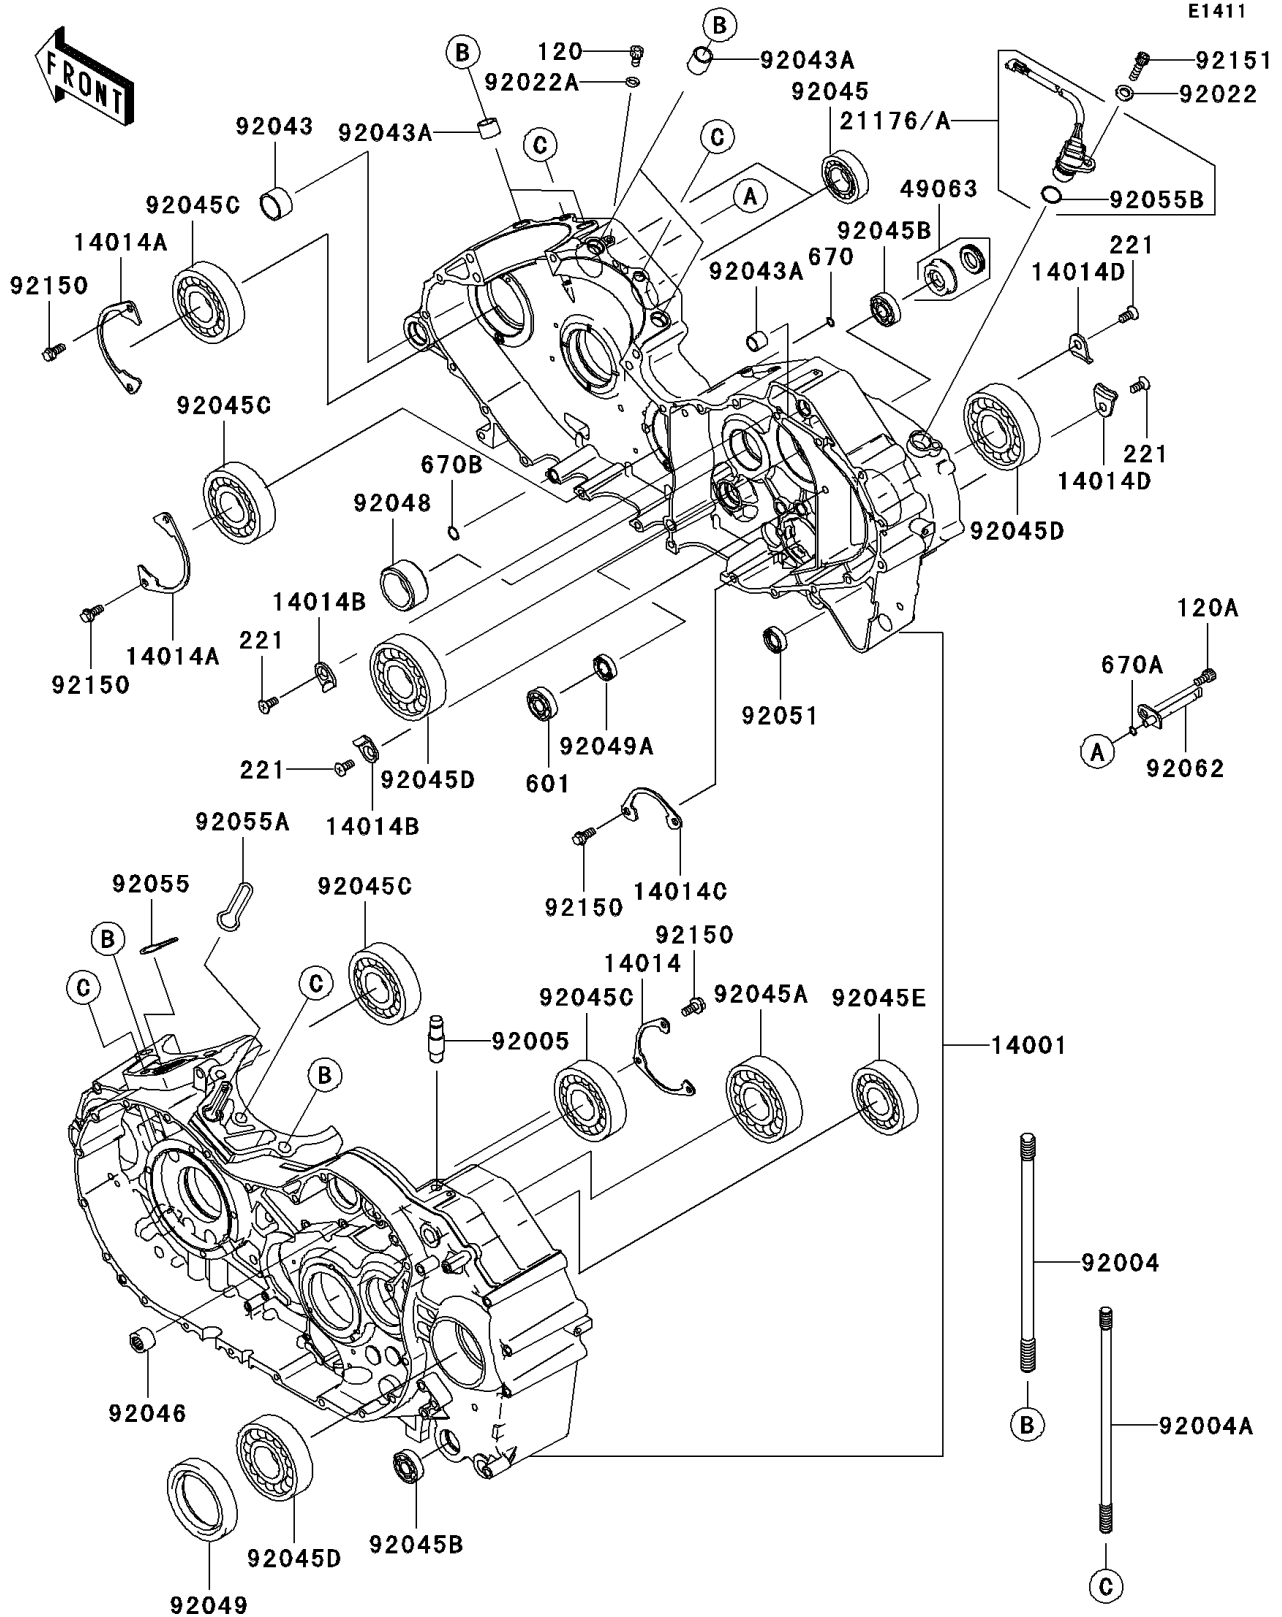

2004 Vulcan 2000

PARTS DIAGRAM

Crankcase

2004 Vulcan 2000

PARTS LIST

Crankcase

ITEM NAME

PART NUMBER

QUANTITY
