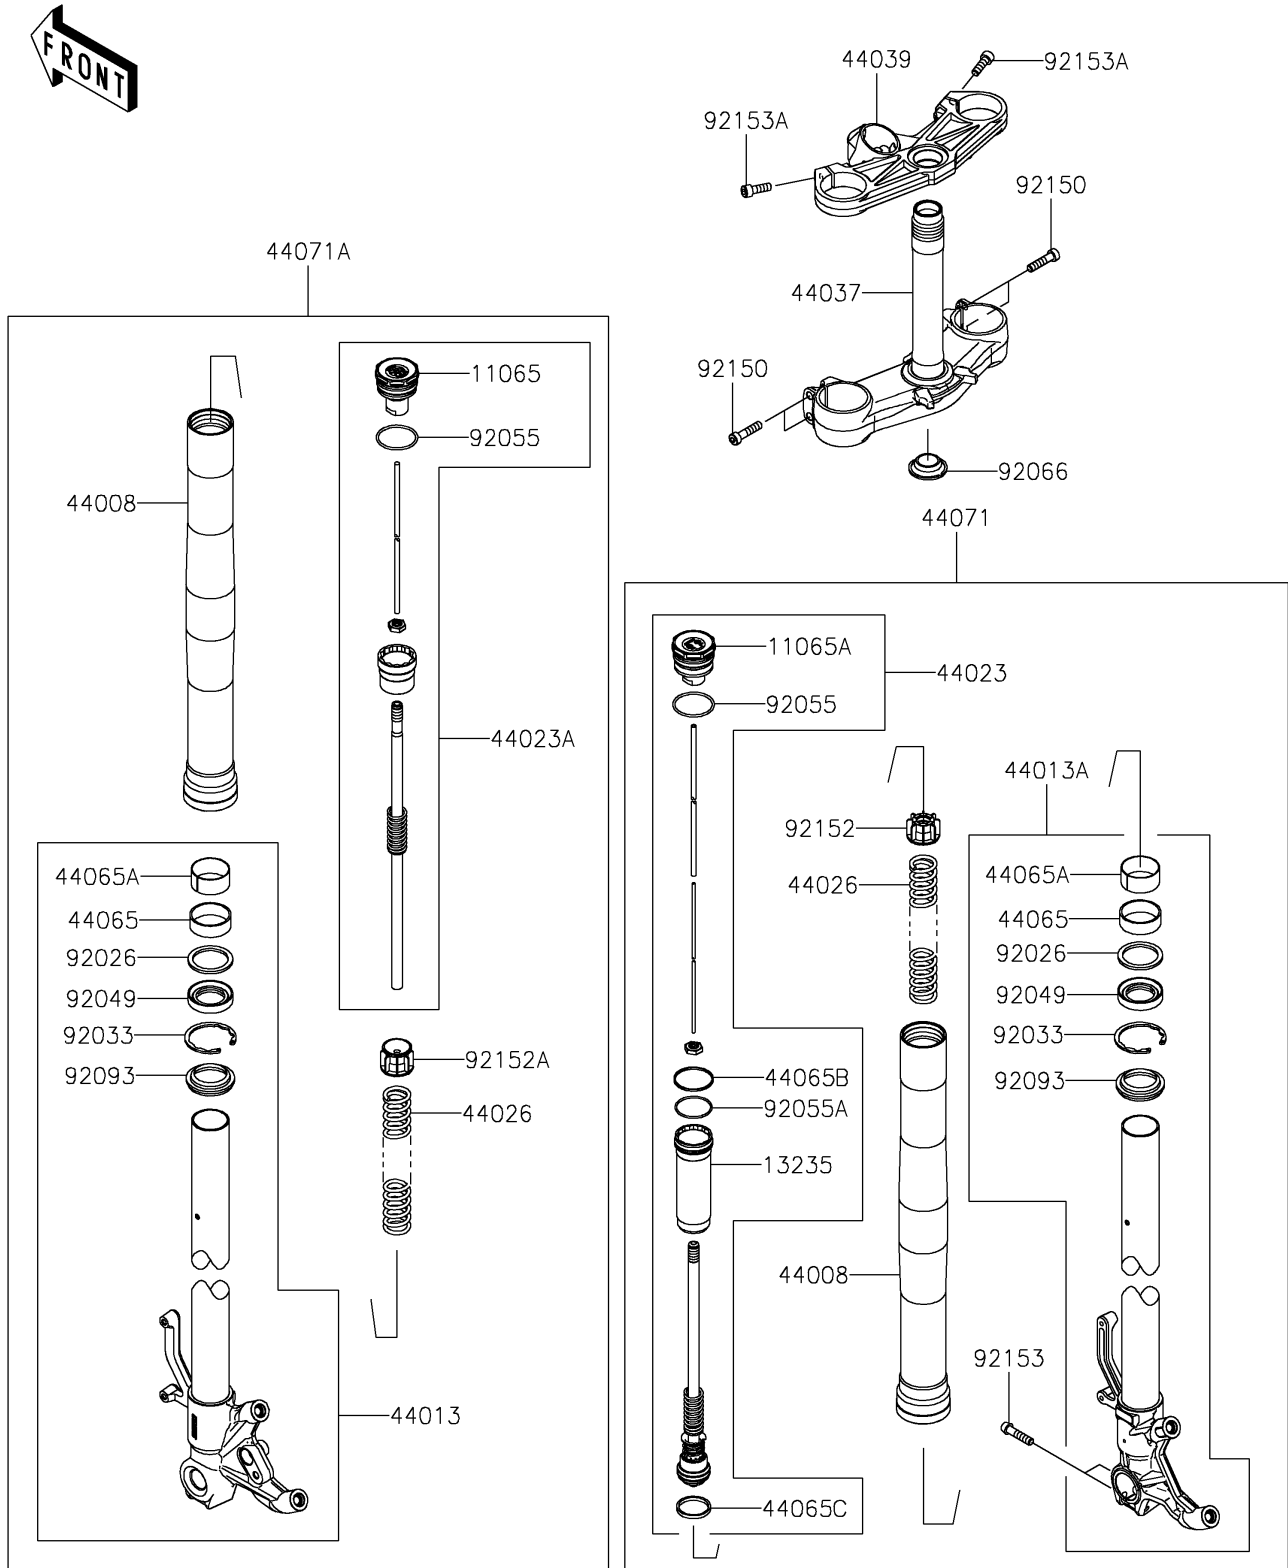

2022 Ninja ZX-6R ABS KRT Edition

PARTS DIAGRAM

Front Fork

F2340

2022 Ninja ZX-6R ABS KRT Edition

PARTS LIST

Front Fork

ITEM NAME	PART NUMBER	QUANTITY
-----------	-------------	----------
