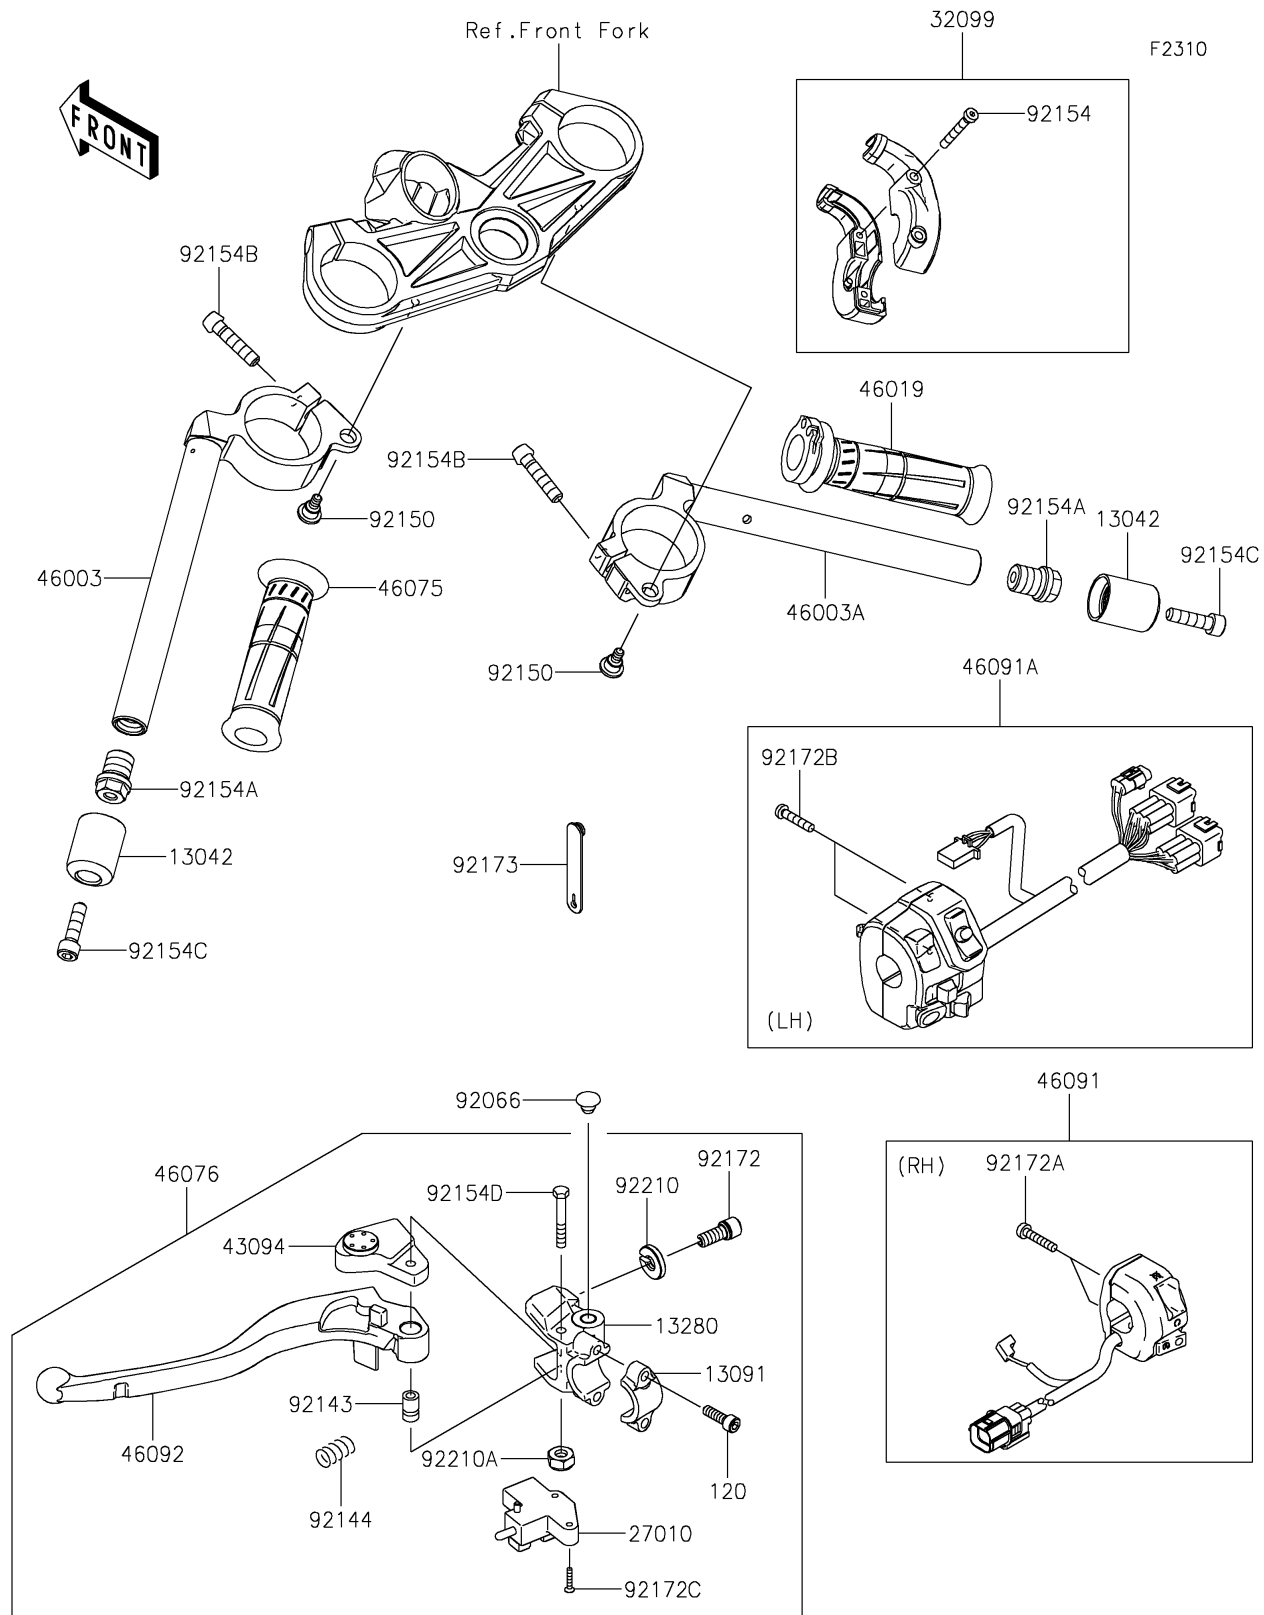

2022 Ninja ZX-6R ABS KRT Edition

PARTS DIAGRAM

Handlebar

2022 Ninja ZX-6R ABS KRT Edition

PARTS LIST

Handlebar

ITEM NAME	PART NUMBER	QUANTITY
-----------	-------------	----------
