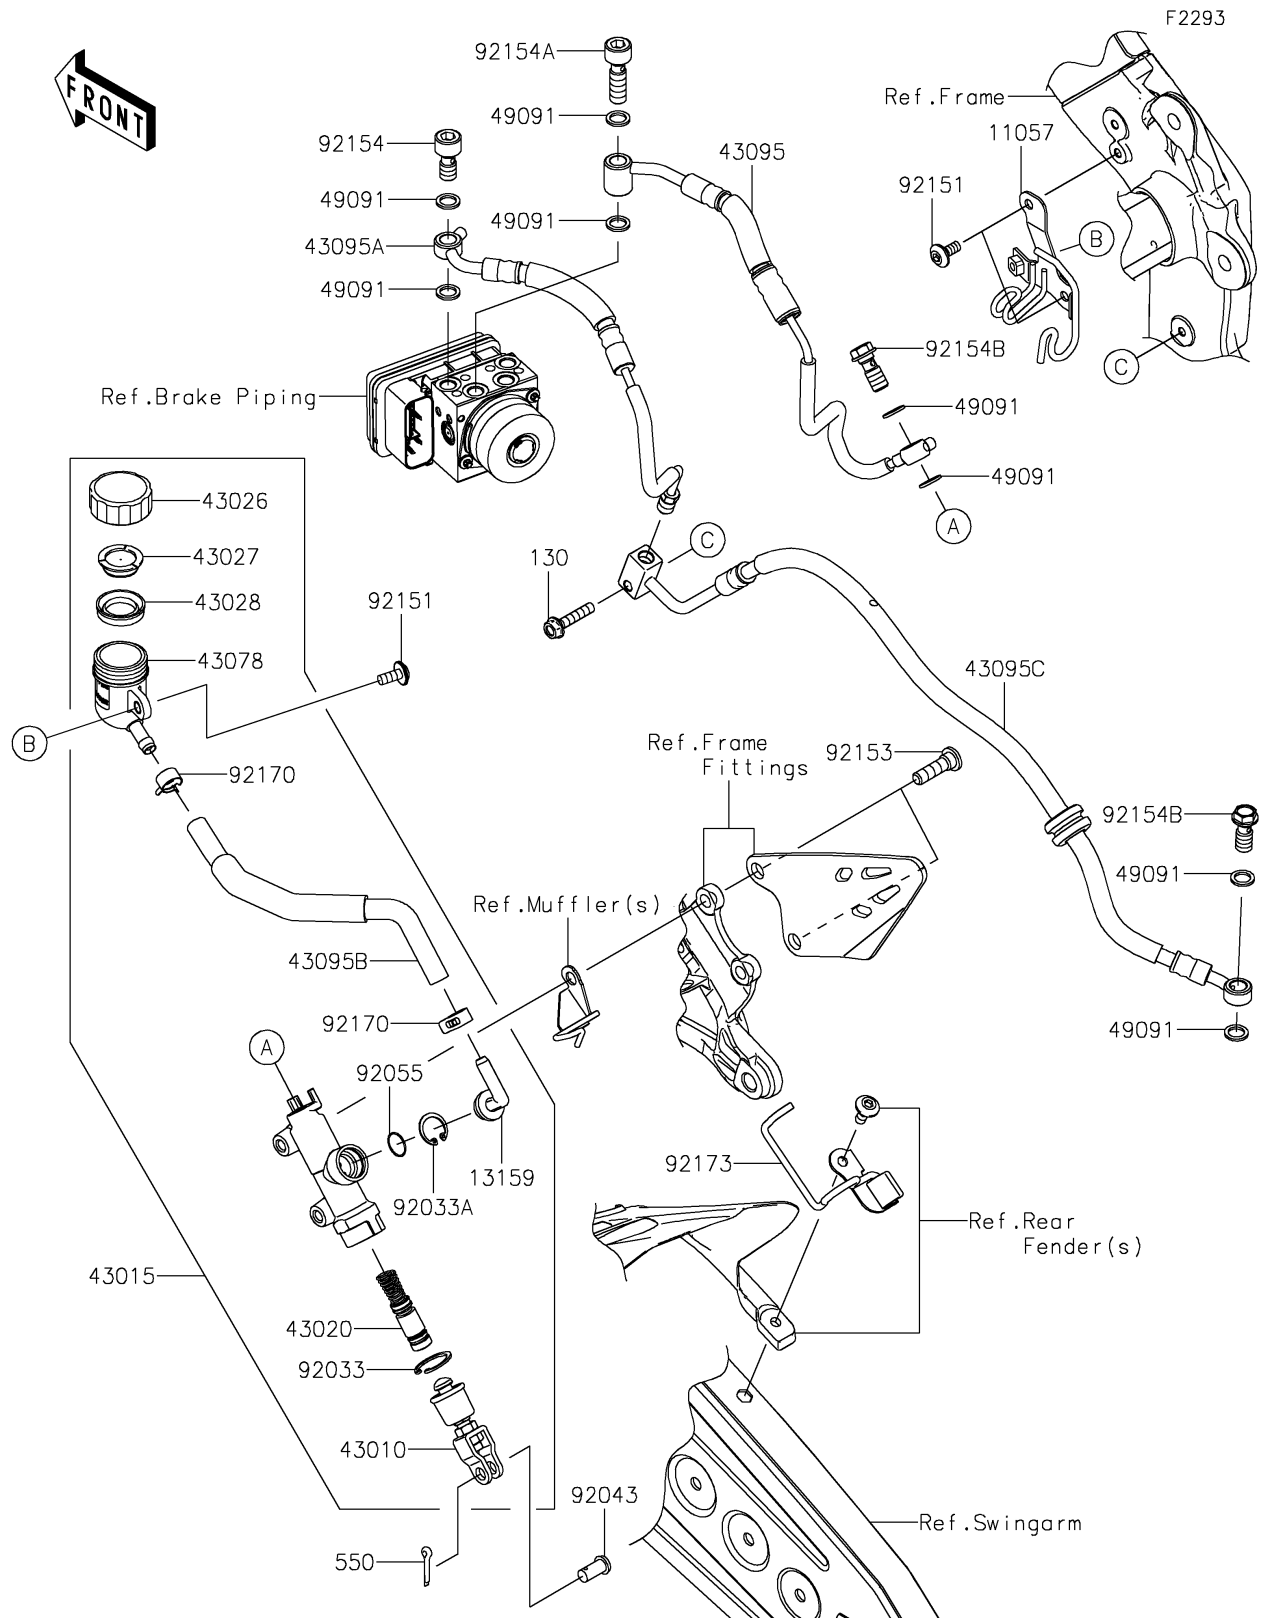

2022 Ninja ZX-6R ABS KRT Edition

PARTS DIAGRAM

Rear Master Cylinder

2022 Ninja ZX-6R ABS KRT Edition

PARTS LIST

Rear Master Cylinder

ITEM NAME	PART NUMBER	QUANTITY
-----------	-------------	----------
