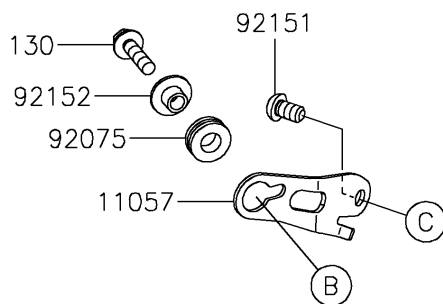

2022 Ninja ZX-6R ABS KRT Edition

PARTS DIAGRAM

Front Master Cylinder

F2291

2022 Ninja ZX-6R ABS KRT Edition

PARTS LIST

Front Master Cylinder

ITEM NAME	PART NUMBER	QUANTITY
-----------	-------------	----------
