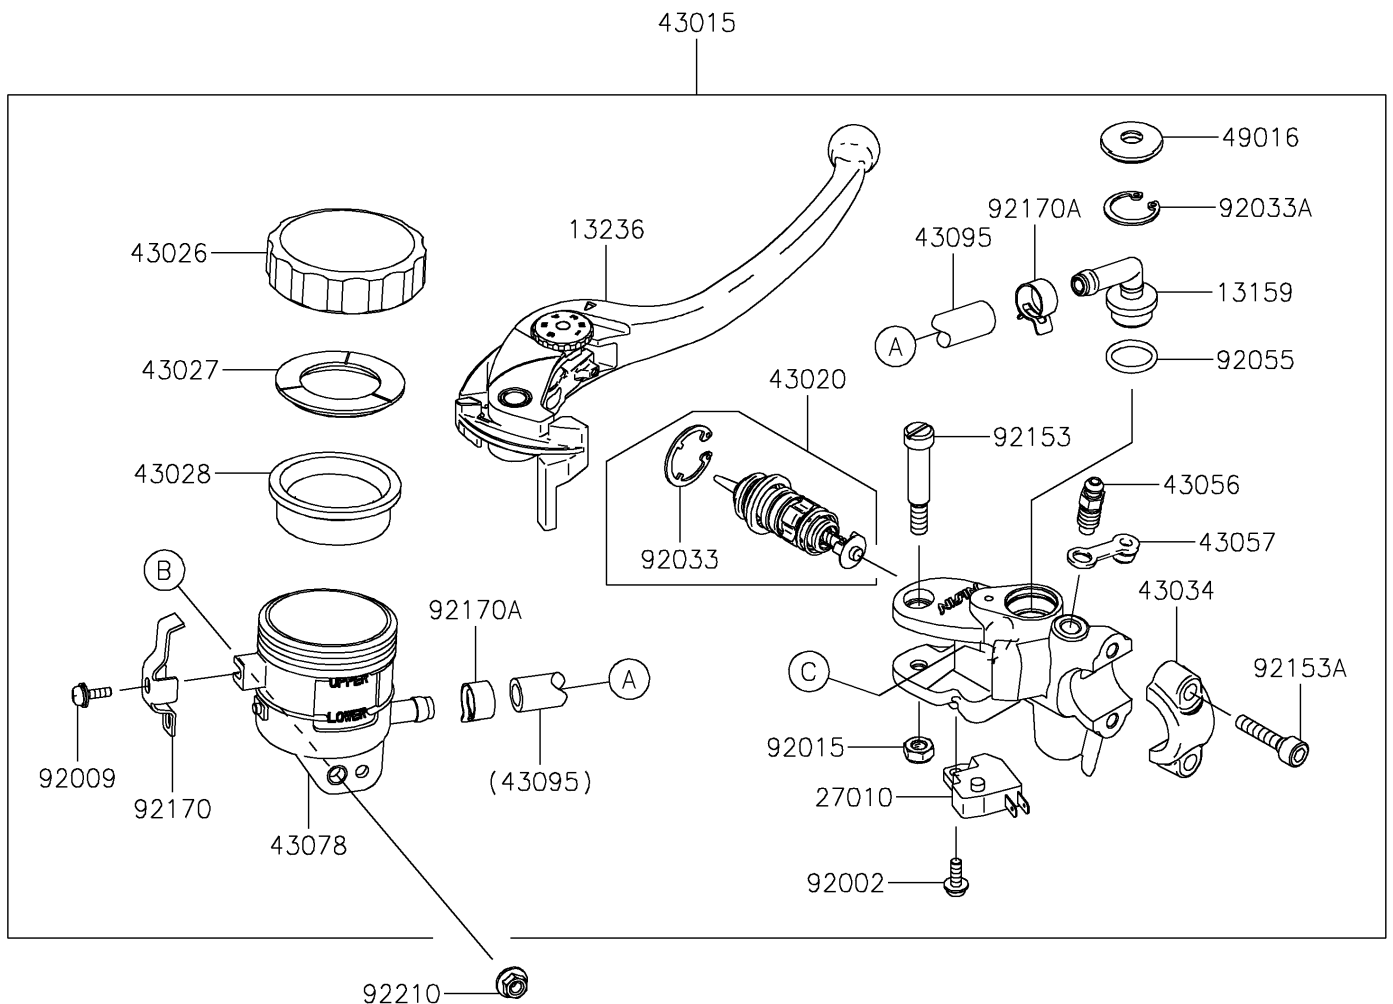

2022 Ninja ZX-6R ABS KRT Edition

PARTS DIAGRAM

Front Master Cylinder

F2291

2022 Ninja ZX-6R ABS KRT Edition

PARTS LIST

Front Master Cylinder

ITEM NAME	PART NUMBER	QUANTITY
-----------	-------------	----------
