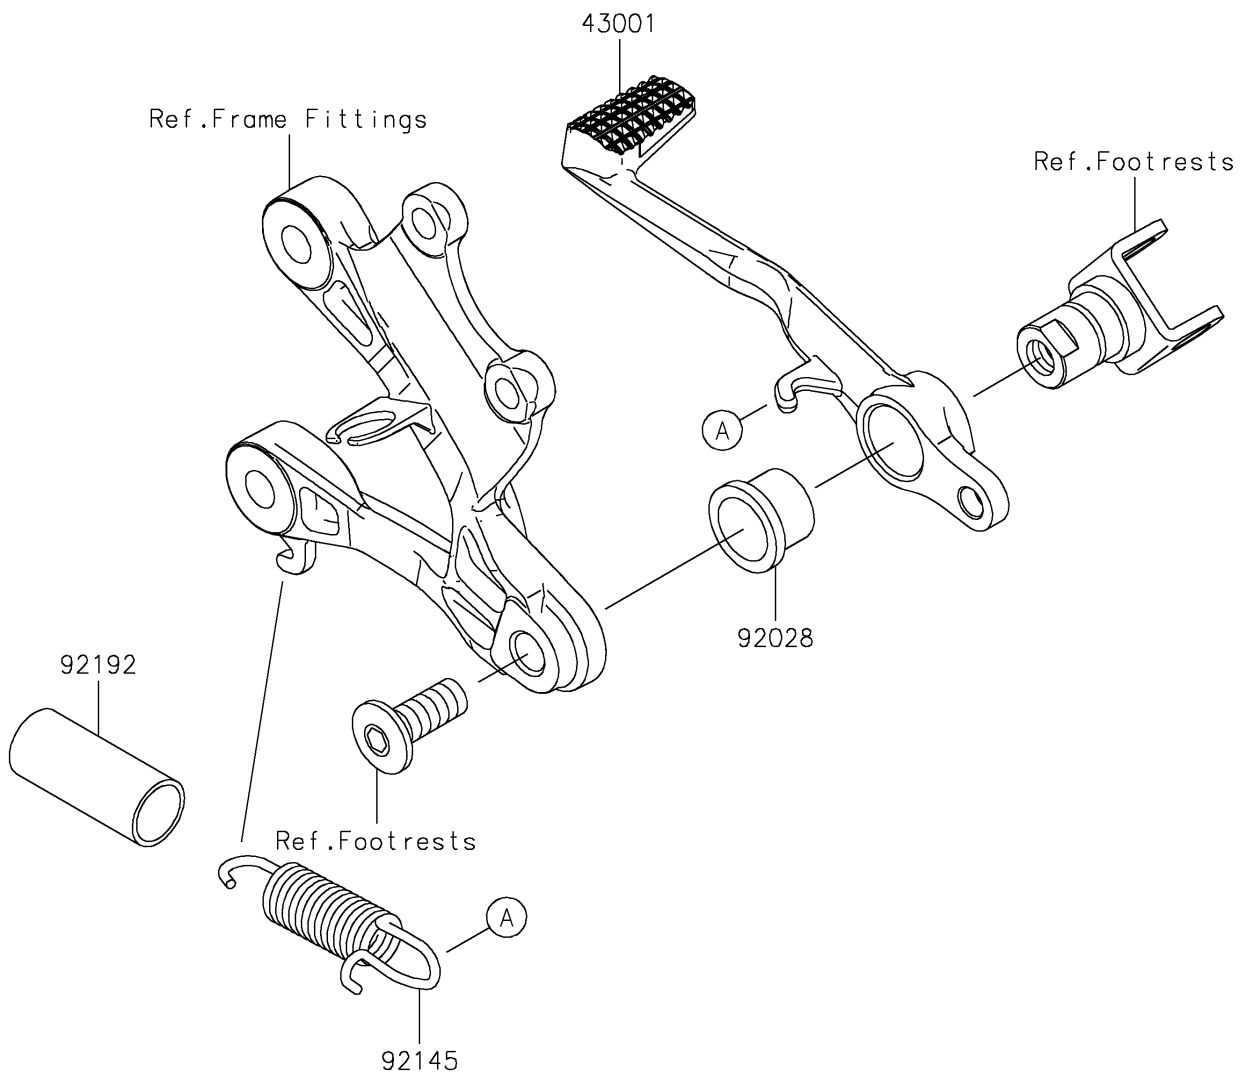

2022 Ninja ZX-6R ABS KRT Edition

PARTS DIAGRAM

Brake Pedal/Torque Link

F2260

2022 Ninja ZX-6R ABS KRT Edition

PARTS LIST

Brake Pedal/Torque Link

ITEM NAME	PART NUMBER	QUANTITY
-----------	-------------	----------
