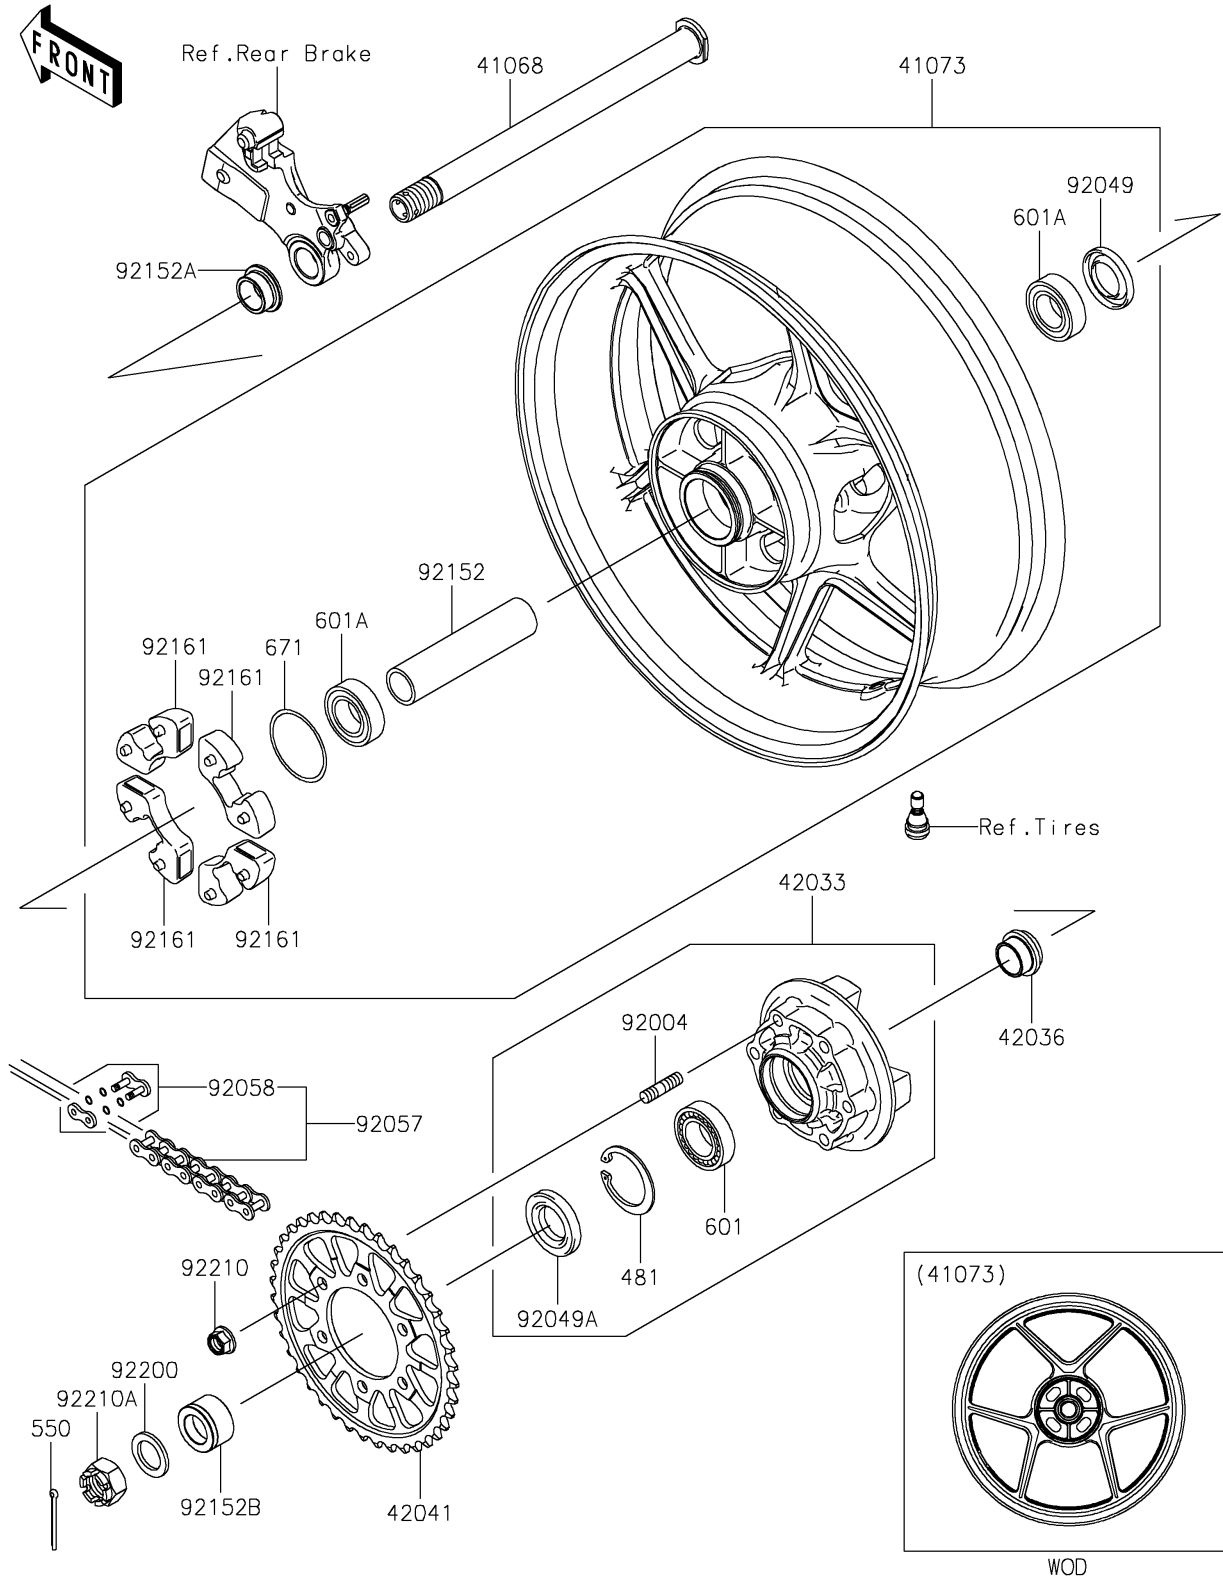

2022 Ninja ZX-6R ABS KRT Edition

PARTS DIAGRAM

Rear Wheel/Chain

F2240

2022 Ninja ZX-6R ABS KRT Edition

PARTS LIST

Rear Wheel/Chain

ITEM NAME	PART NUMBER	QUANTITY
-----------	-------------	----------
