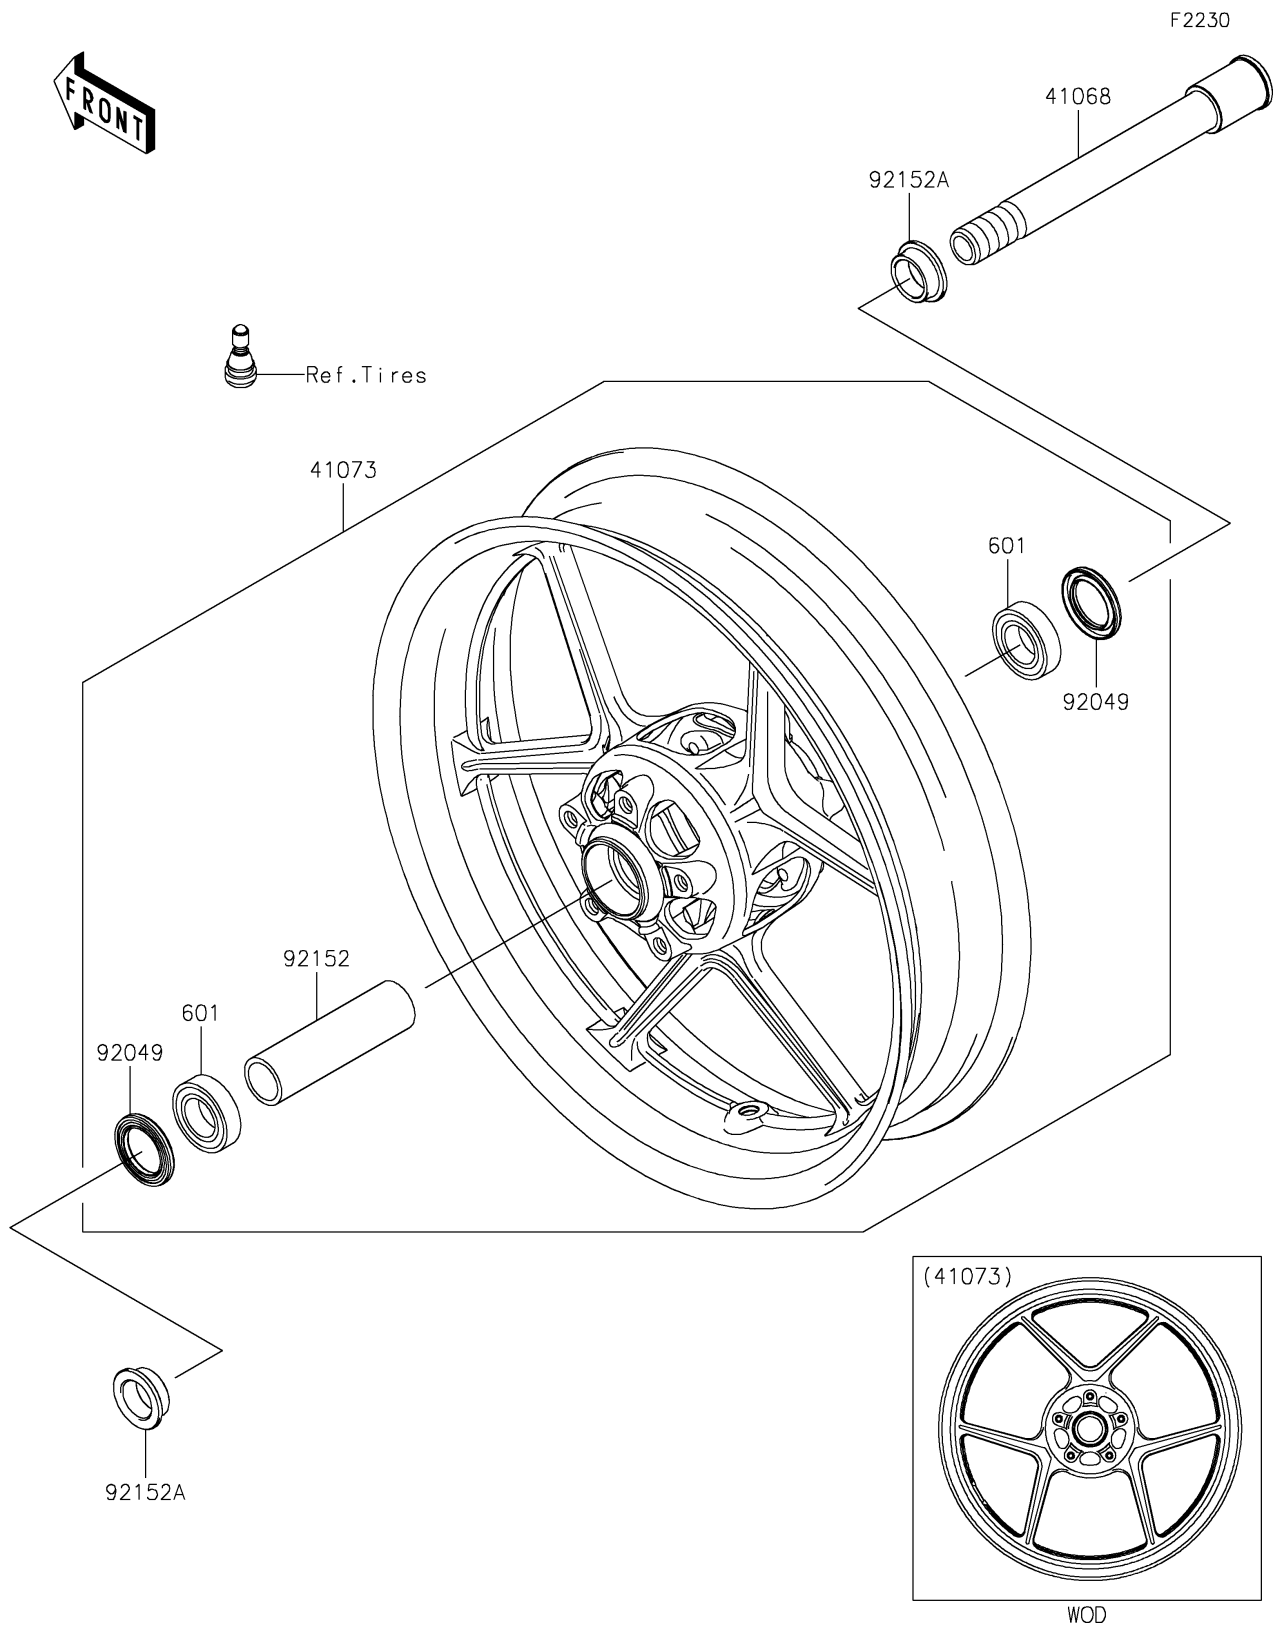

2022 Ninja ZX-6R ABS KRT Edition

PARTS DIAGRAM

Front Wheel

2022 Ninja ZX-6R ABS KRT Edition

PARTS LIST

Front Wheel

ITEM NAME	PART NUMBER	QUANTITY
-----------	-------------	----------
