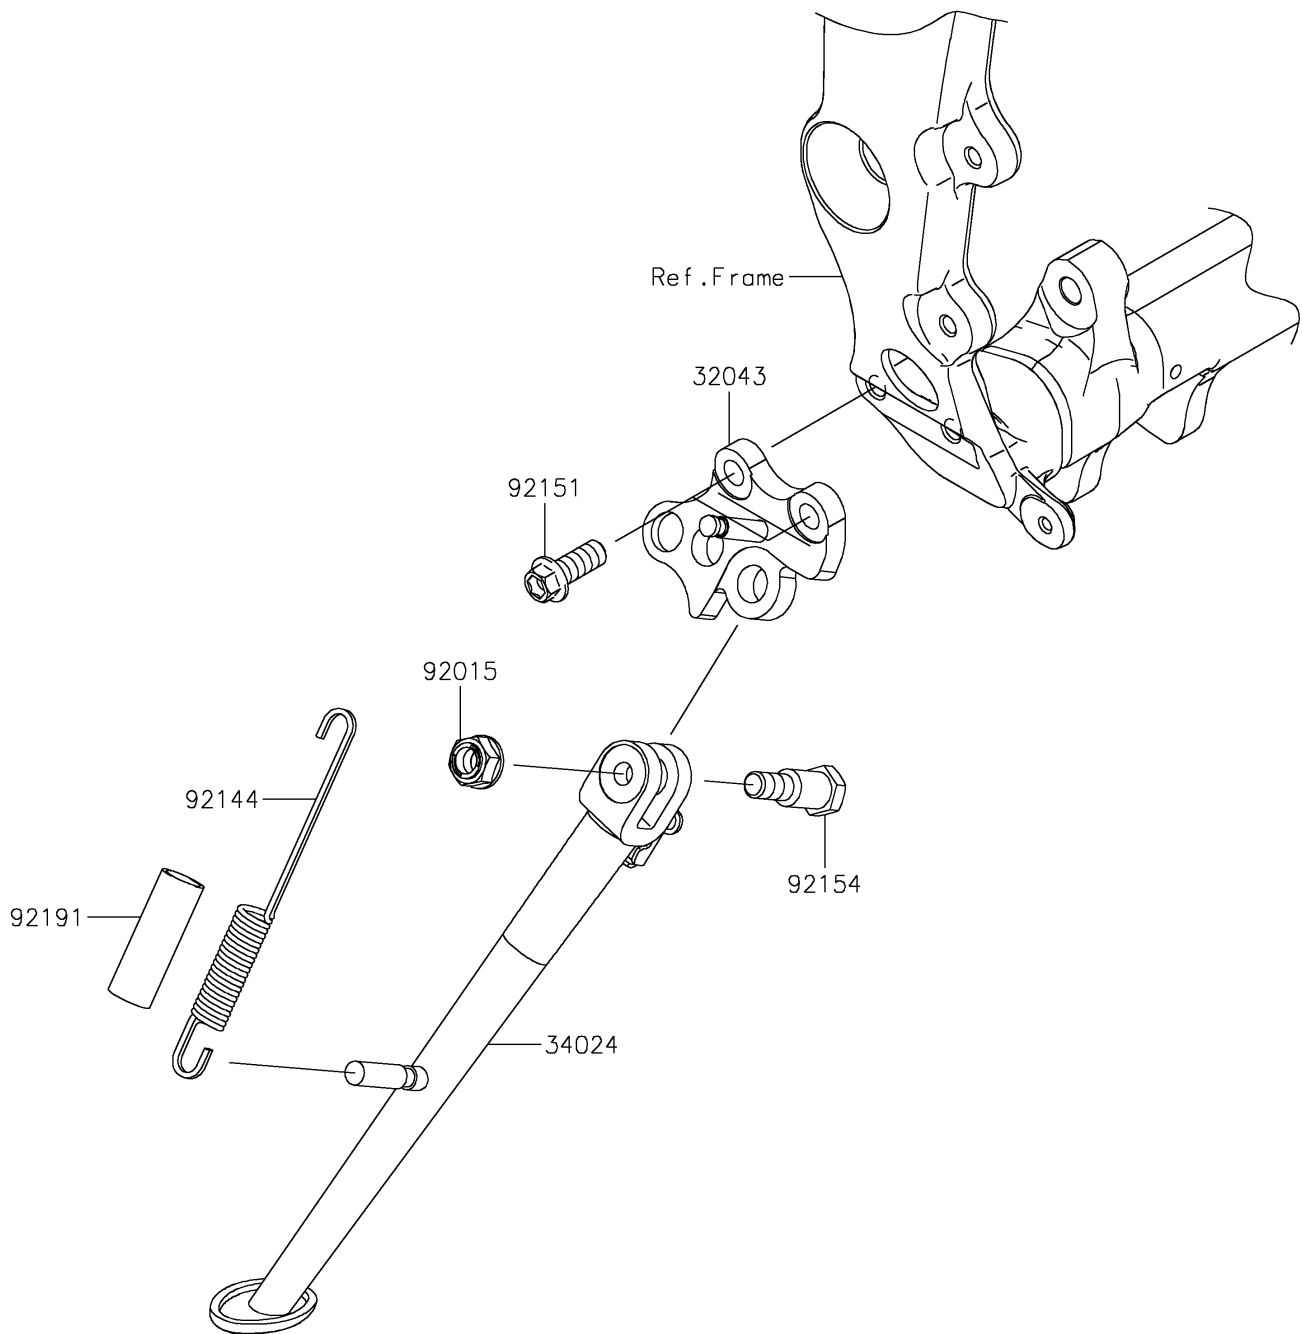

2022 Ninja ZX-6R ABS KRT Edition

PARTS DIAGRAM

Stand(s)

F2190

2022 Ninja ZX-6R ABS KRT Edition

PARTS LIST

Stand(s)

ITEM NAME

PART NUMBER

QUANTITY
