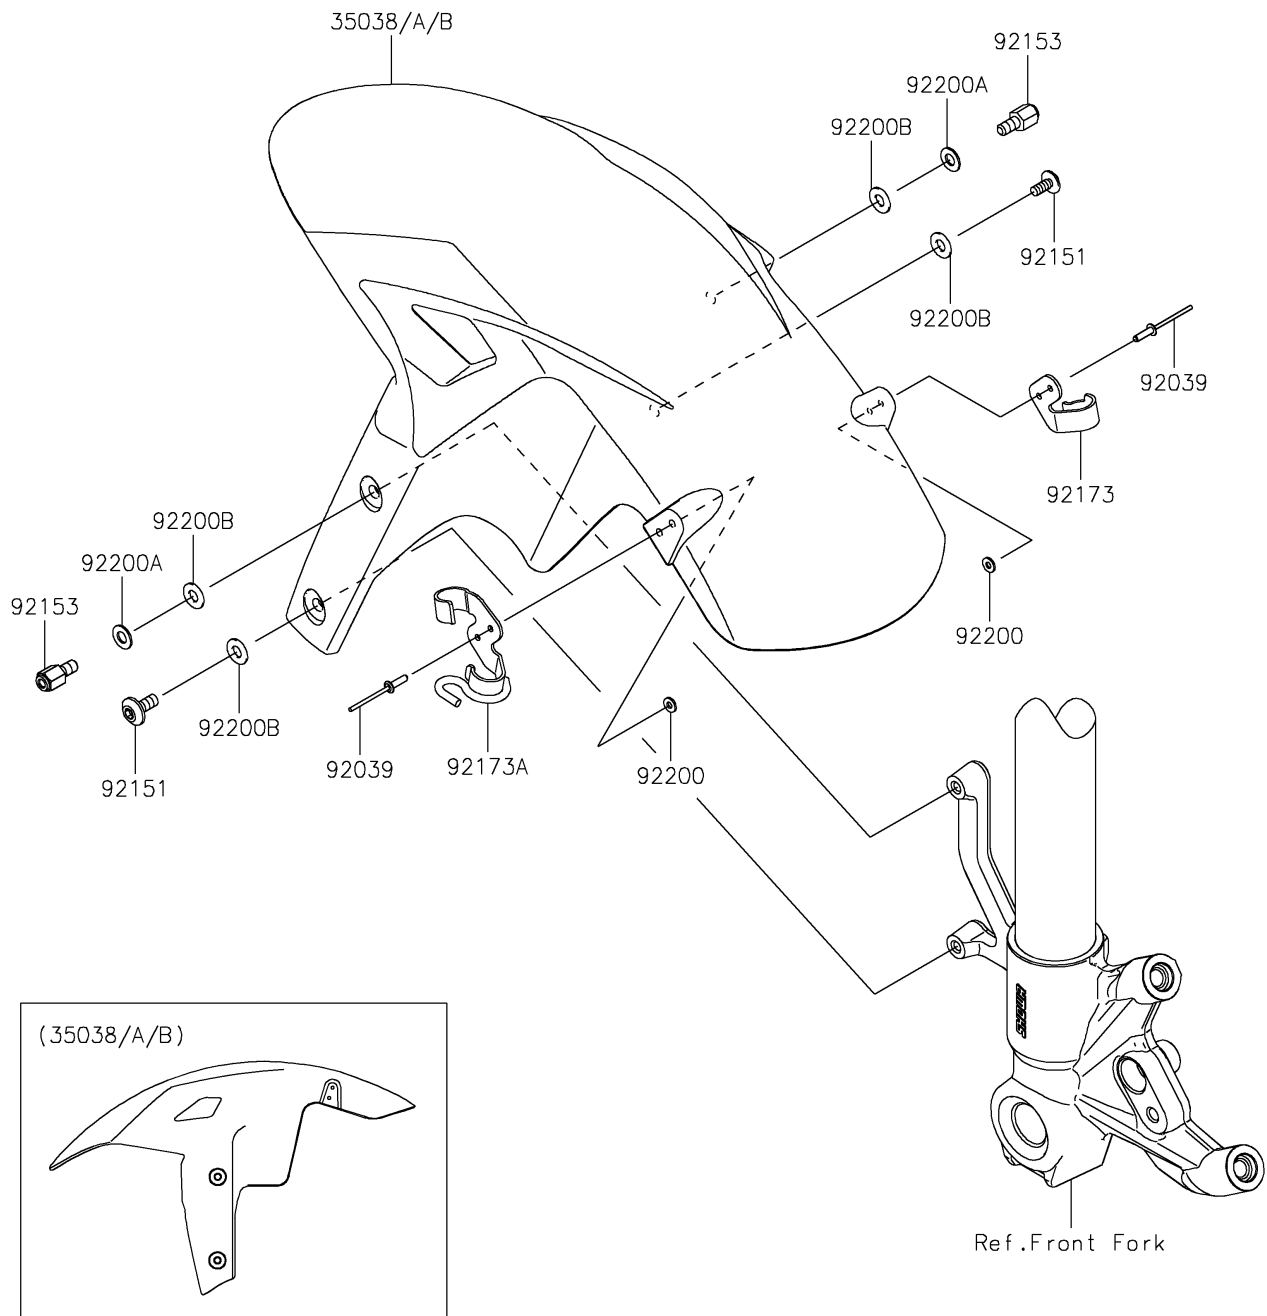

2022 Ninja ZX-6R ABS KRT Edition

PARTS DIAGRAM

Front Fender(s)

F2171

(35038/A/B)

WOD

2022 Ninja ZX-6R ABS KRT Edition

PARTS LIST

Front Fender(s)

ITEM NAME	PART NUMBER	QUANTITY
-----------	-------------	----------
