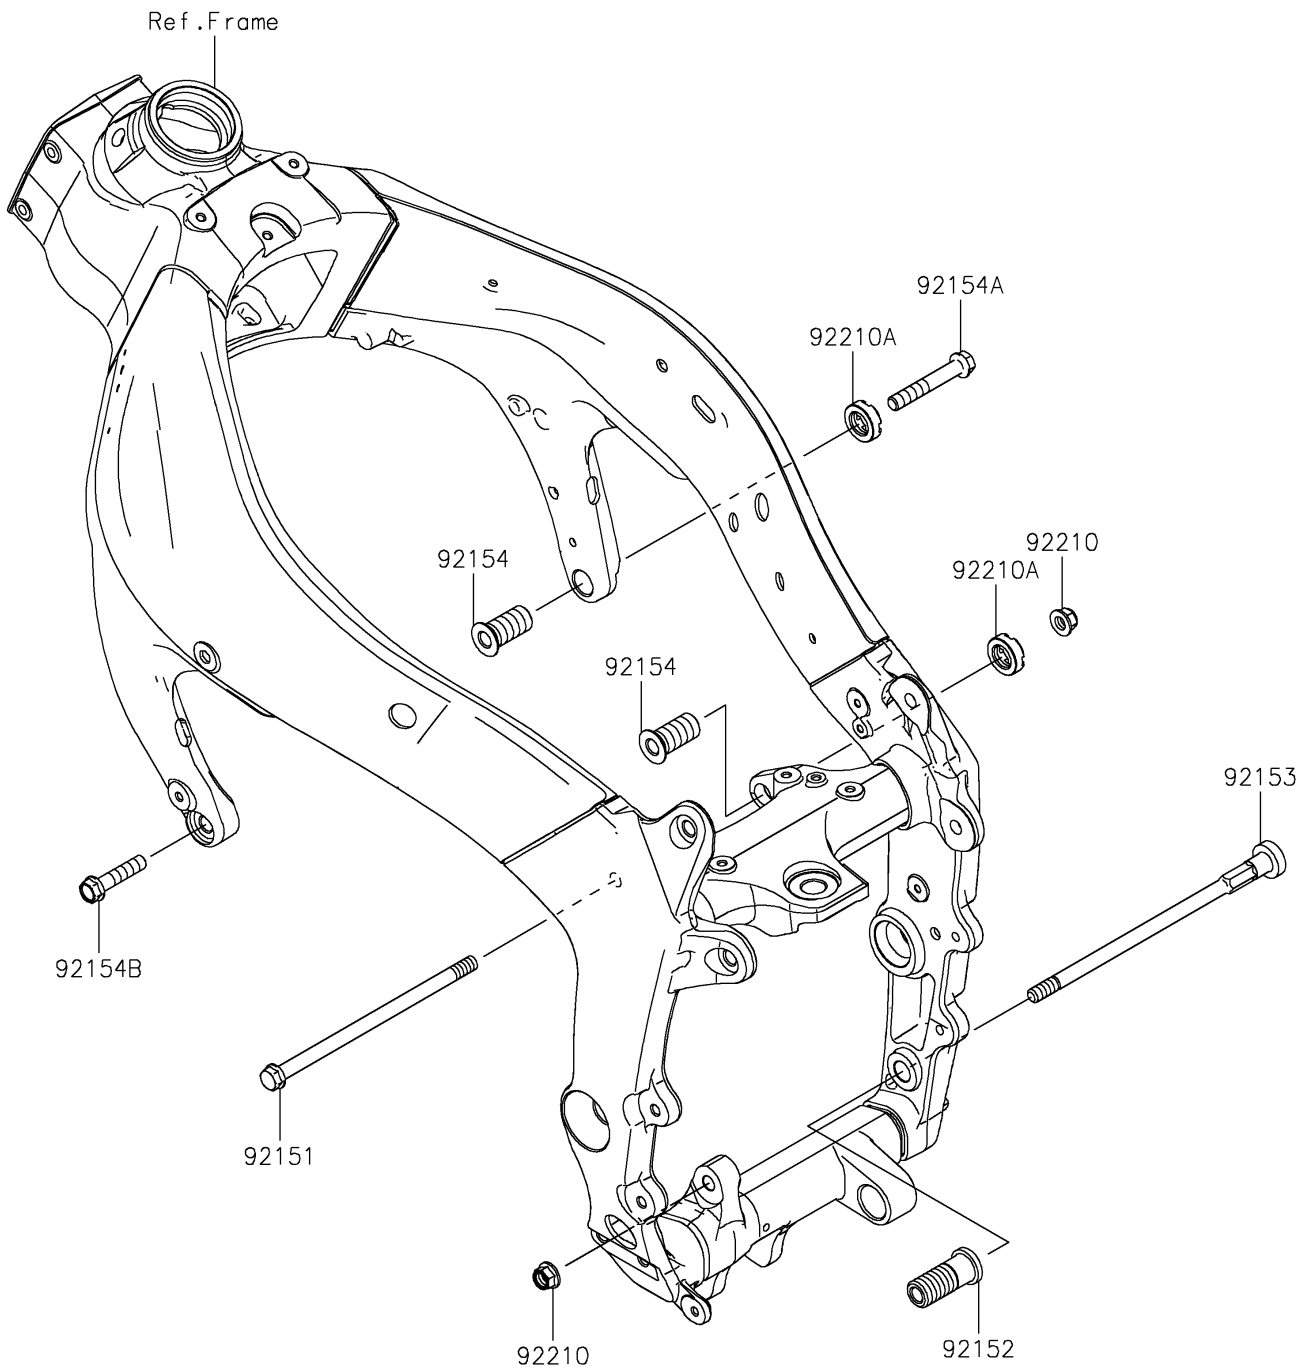

2022 Ninja ZX-6R ABS

PARTS DIAGRAM

Engine Mount

F2122

2022 Ninja ZX-6R ABS

PARTS LIST

Engine Mount

ITEM NAME

PART NUMBER

QUANTITY
