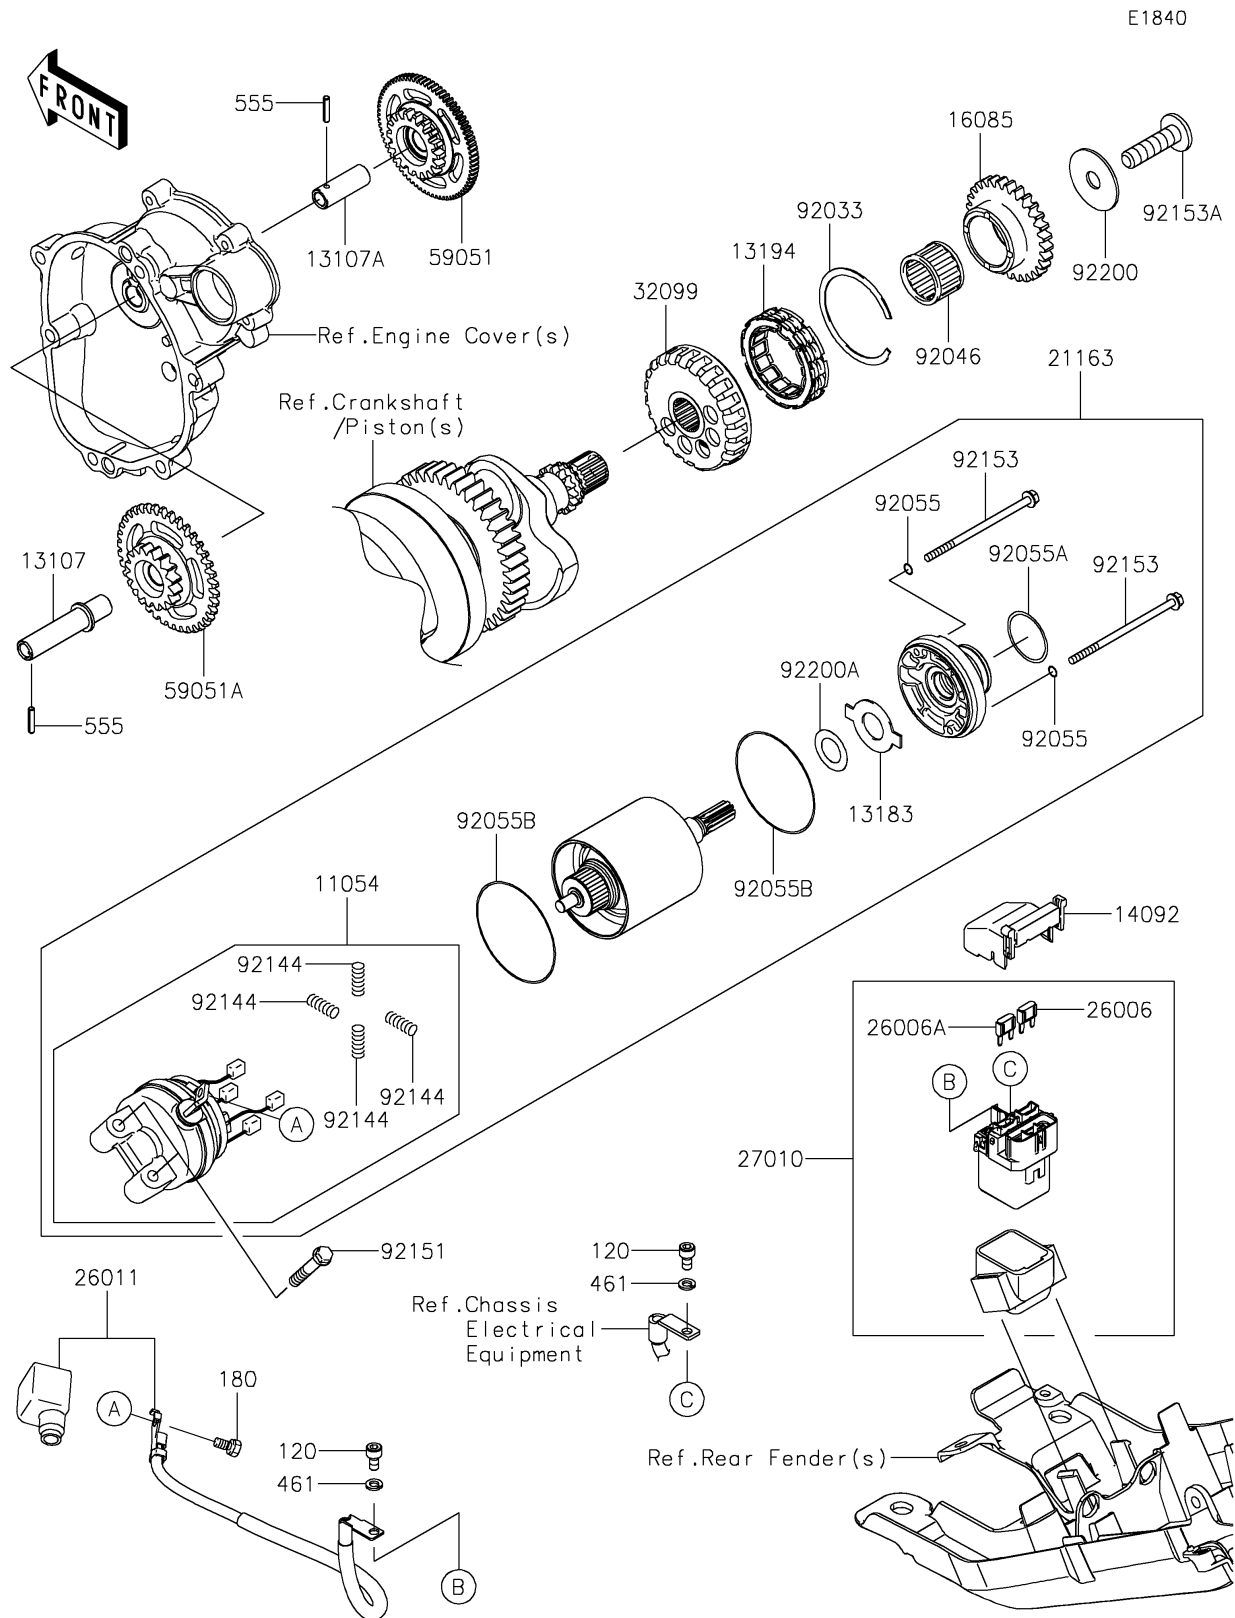

2022 Ninja ZX-6R ABS KRT Edition

PARTS DIAGRAM

Starter Motor

2022 Ninja ZX-6R ABS KRT Edition

Kawasaki
Let the Good Times Roll®

PARTS LIST

Starter Motor

ITEM NAME	PART NUMBER	QUANTITY
-----------	-------------	----------
