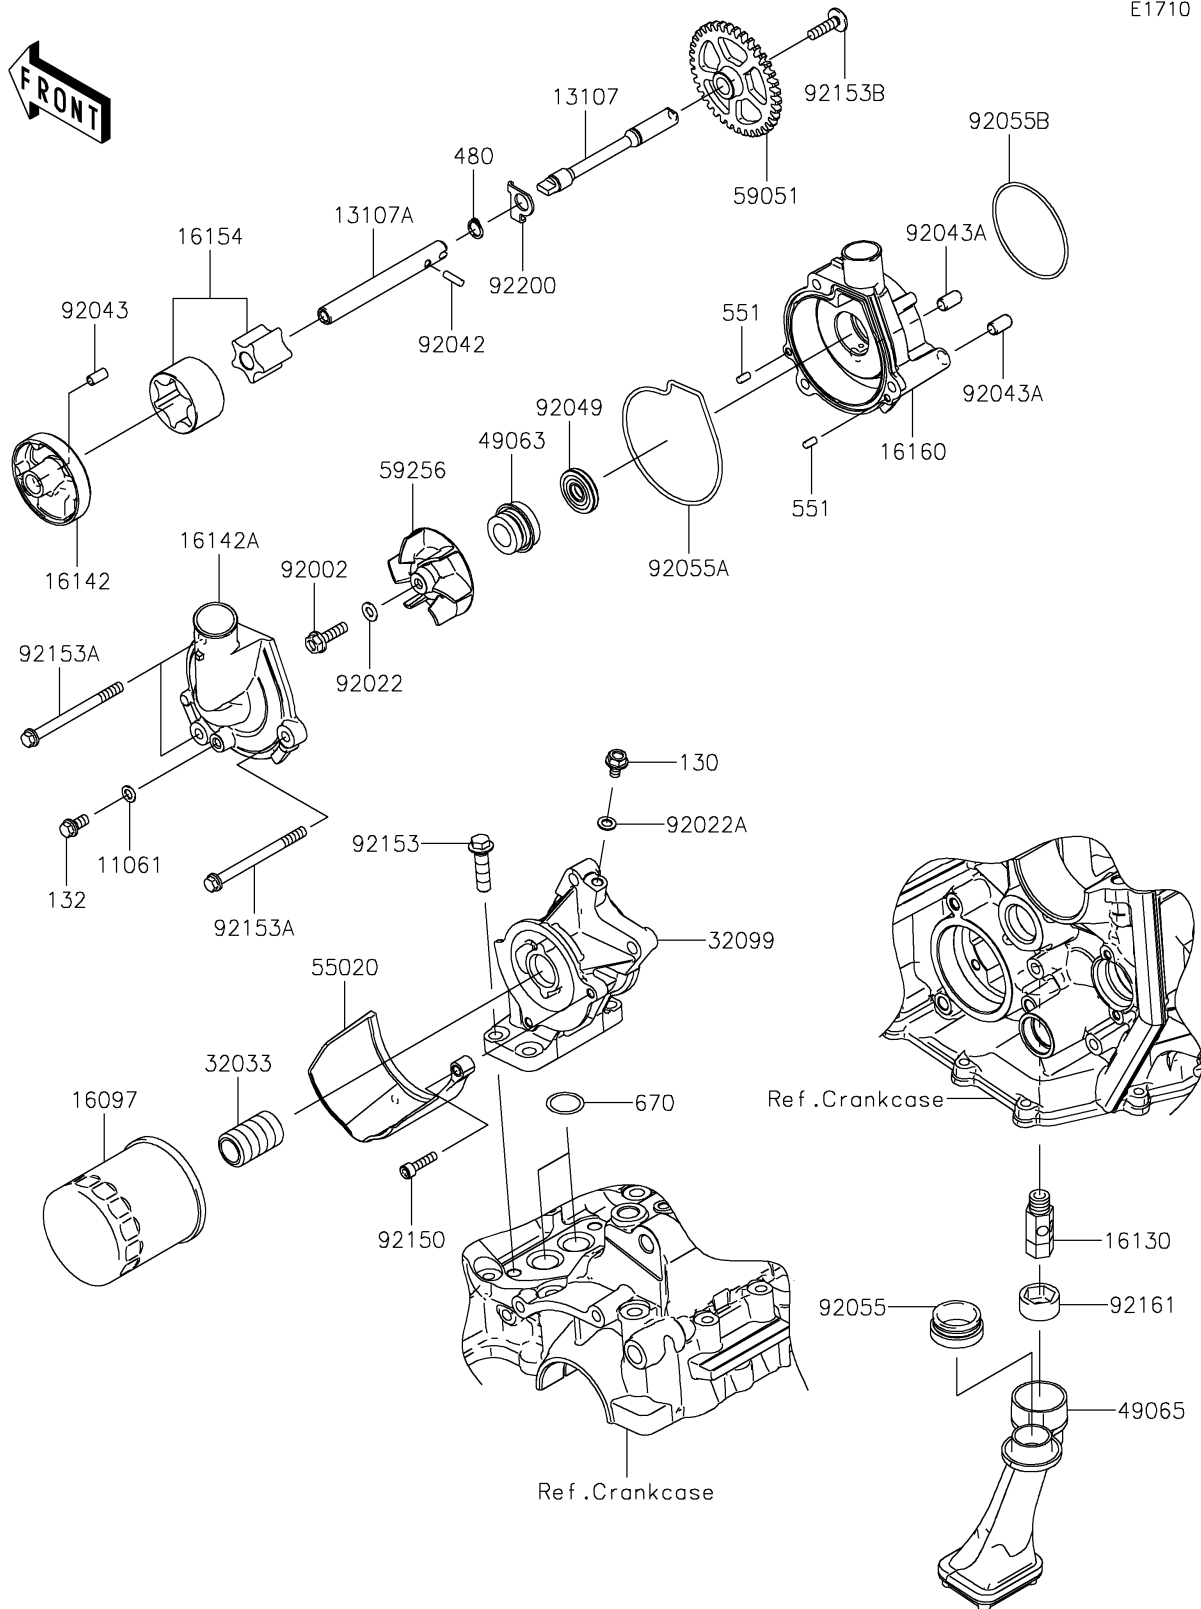

2022 Ninja ZX-6R ABS KRT Edition

PARTS DIAGRAM

Oil Pump/Oil Filter

E1710