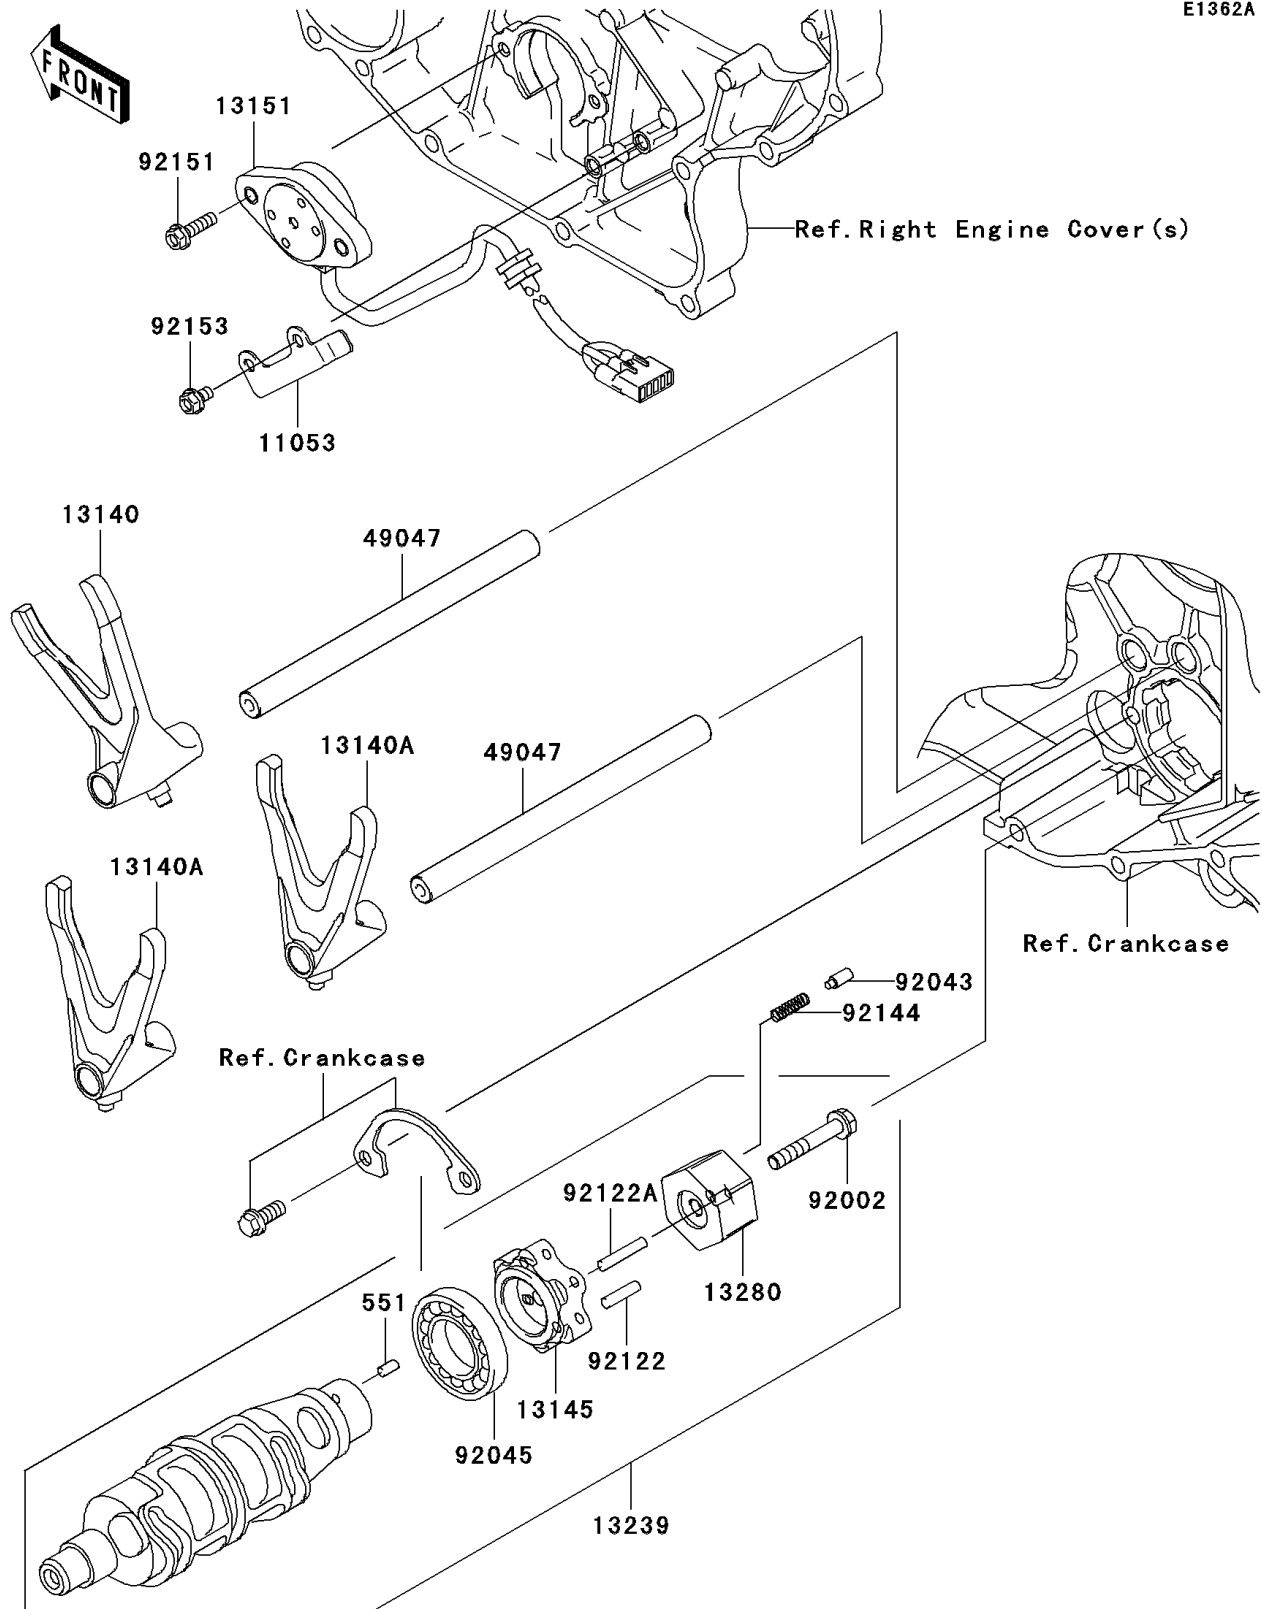

2005 Vulcan 2000

PARTS DIAGRAM

Gear Change Drum/Shift Fork(s)(A2)

E1362A

2005 Vulcan 2000

PARTS LIST

Gear Change Drum/Shift Fork(s)(A2)

ITEM NAME

PART NUMBER

QUANTITY
