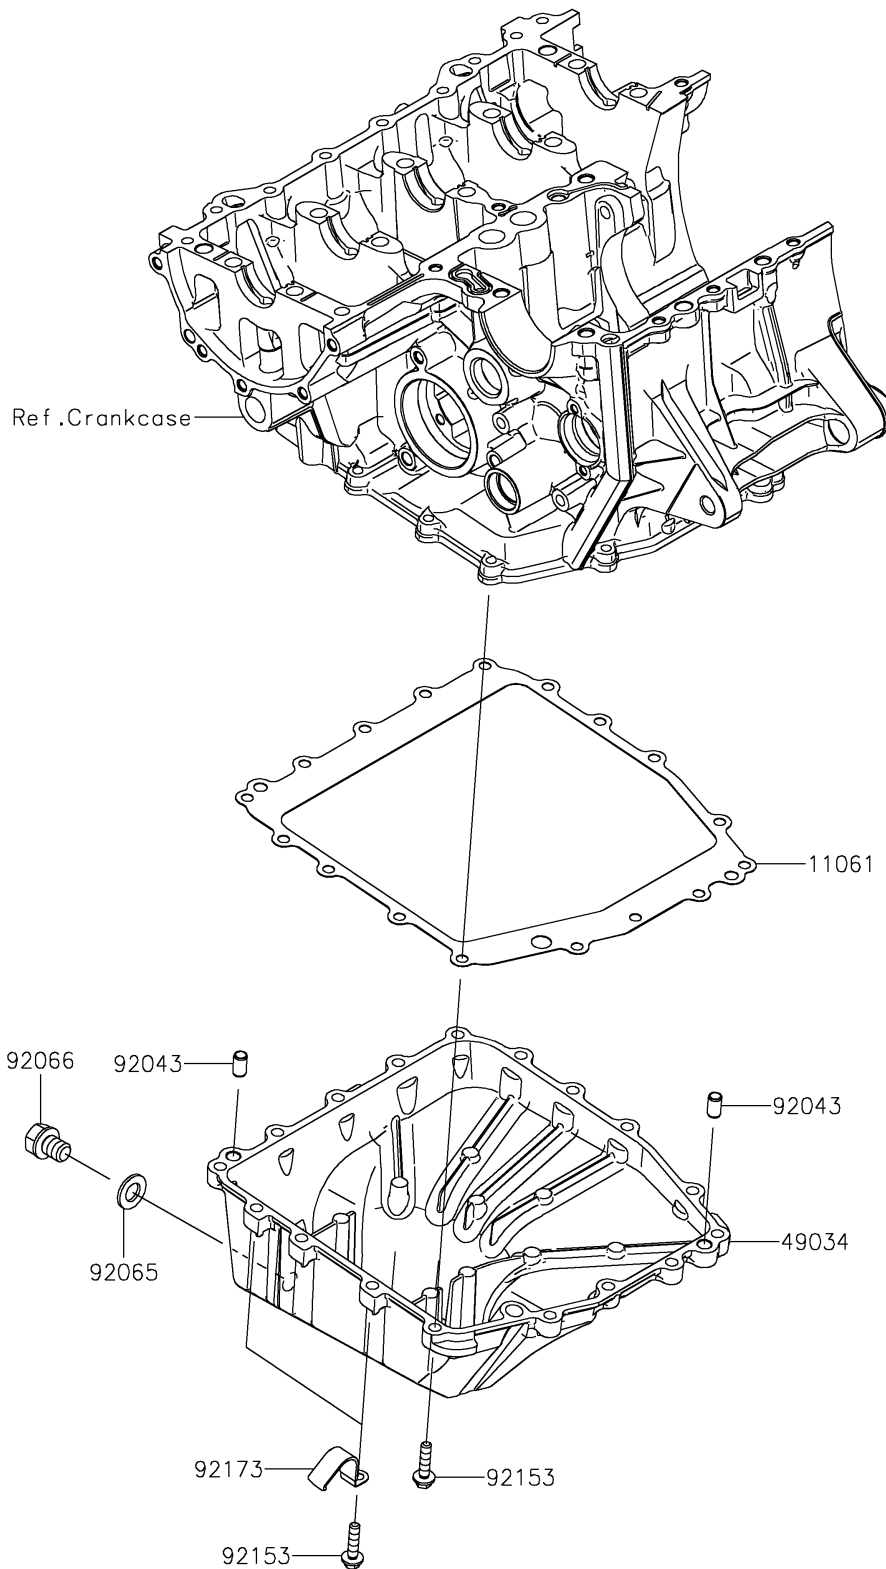

2022 Ninja ZX-6R ABS

PARTS DIAGRAM

Oil Pan

E1434

2022 Ninja ZX-6R ABS

PARTS LIST

Oil Pan

ITEM NAME

PART NUMBER

QUANTITY
