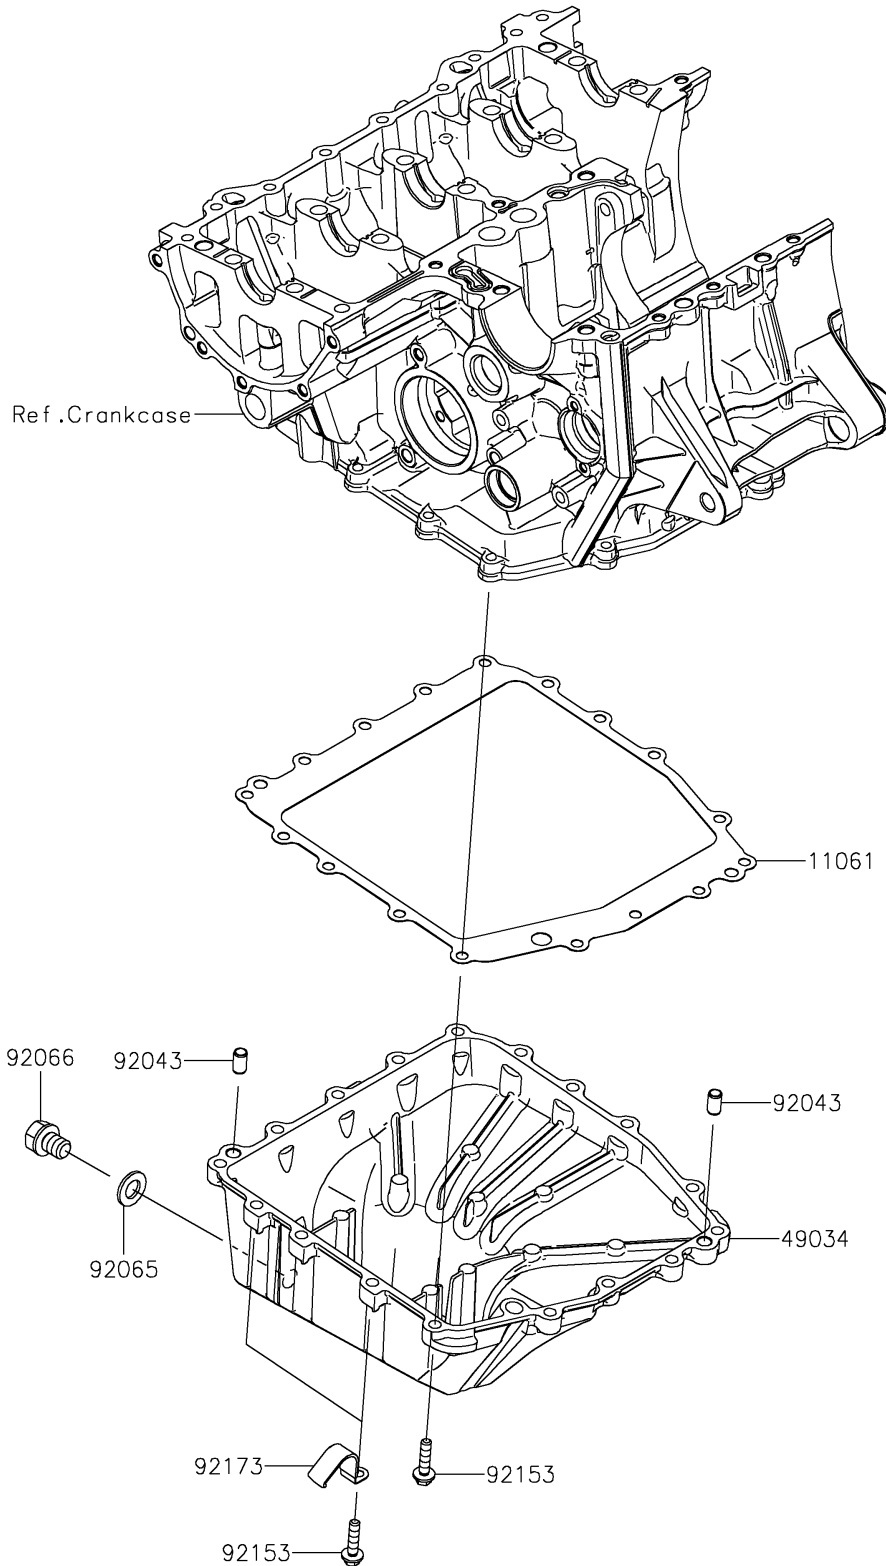

2022 Ninja ZX-6R ABS KRT Edition

PARTS DIAGRAM

Oil Pan

E1434

2022 Ninja ZX-6R ABS KRT Edition

PARTS LIST

Oil Pan

ITEM NAME	PART NUMBER	QUANTITY
-----------	-------------	----------
