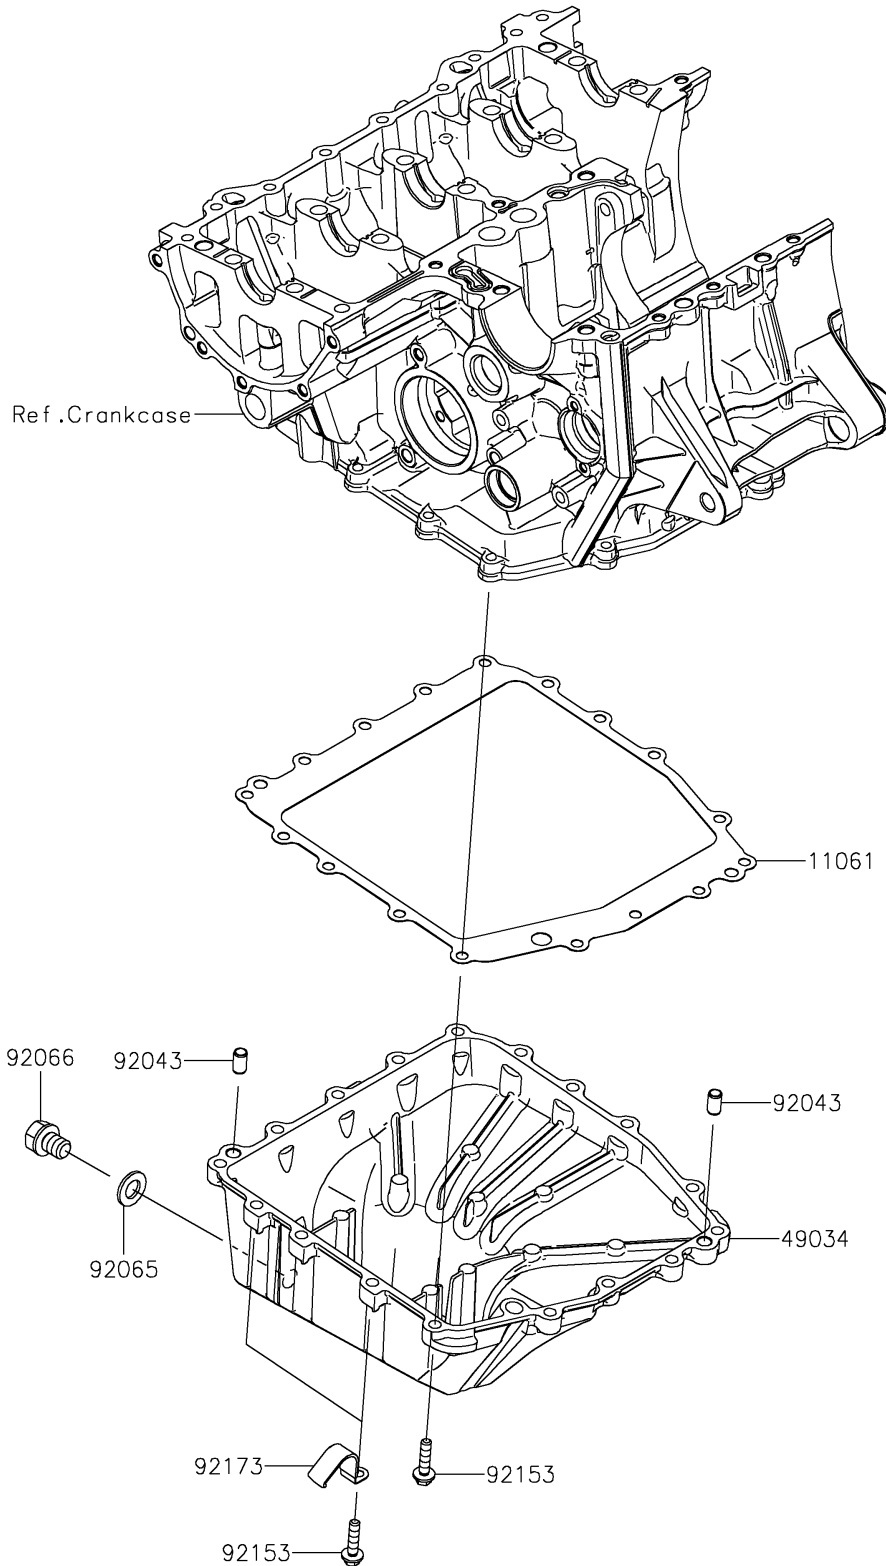

2022 Ninja ZX-6R ABS KRT Edition

PARTS DIAGRAM

Oil Pan

E1434

2022 Ninja ZX-6R ABS KRT Edition

Kawasaki
Let the Good Times Roll®

PARTS LIST

Oil Pan

ITEM NAME	PART NUMBER	QUANTITY
-----------	-------------	----------
