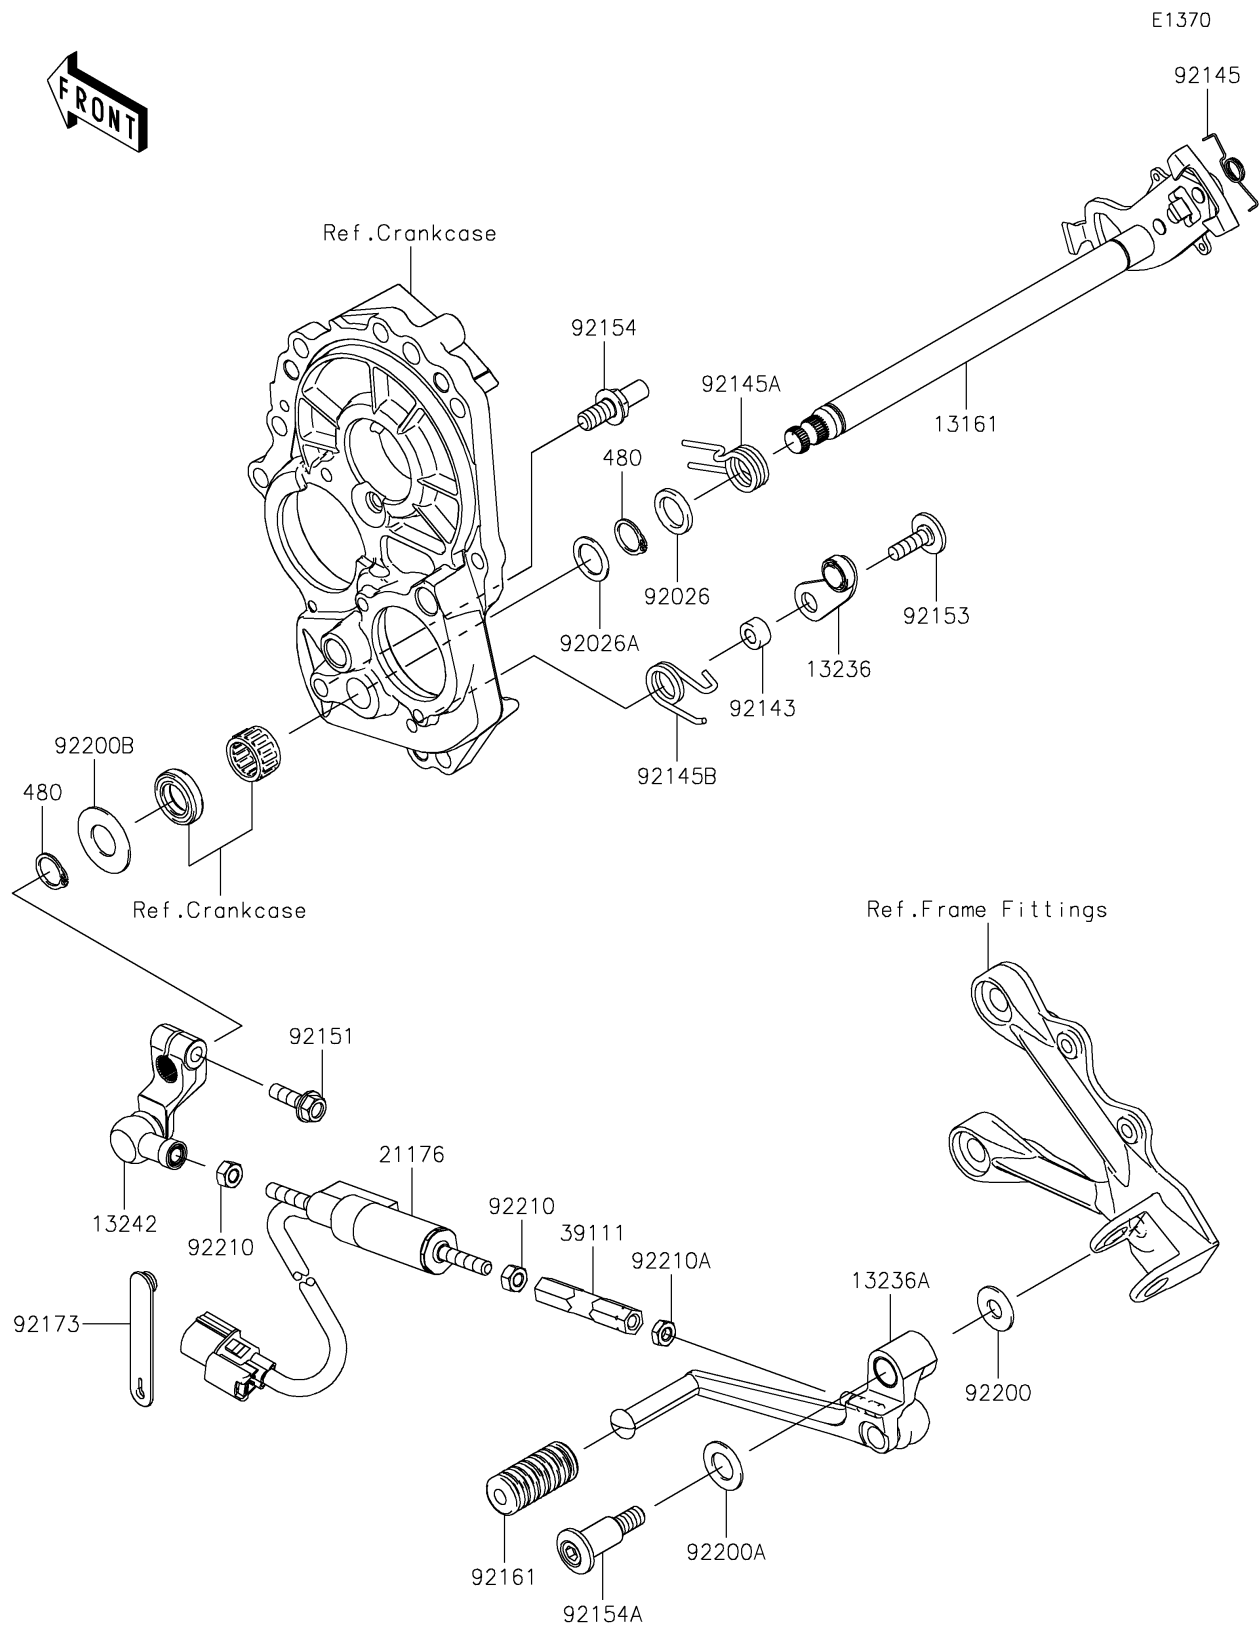

2022 Ninja ZX-6R ABS KRT Edition

PARTS DIAGRAM

Gear Change Mechanism

2022 Ninja ZX-6R ABS KRT Edition

PARTS LIST

Gear Change Mechanism

ITEM NAME	PART NUMBER	QUANTITY
-----------	-------------	----------
