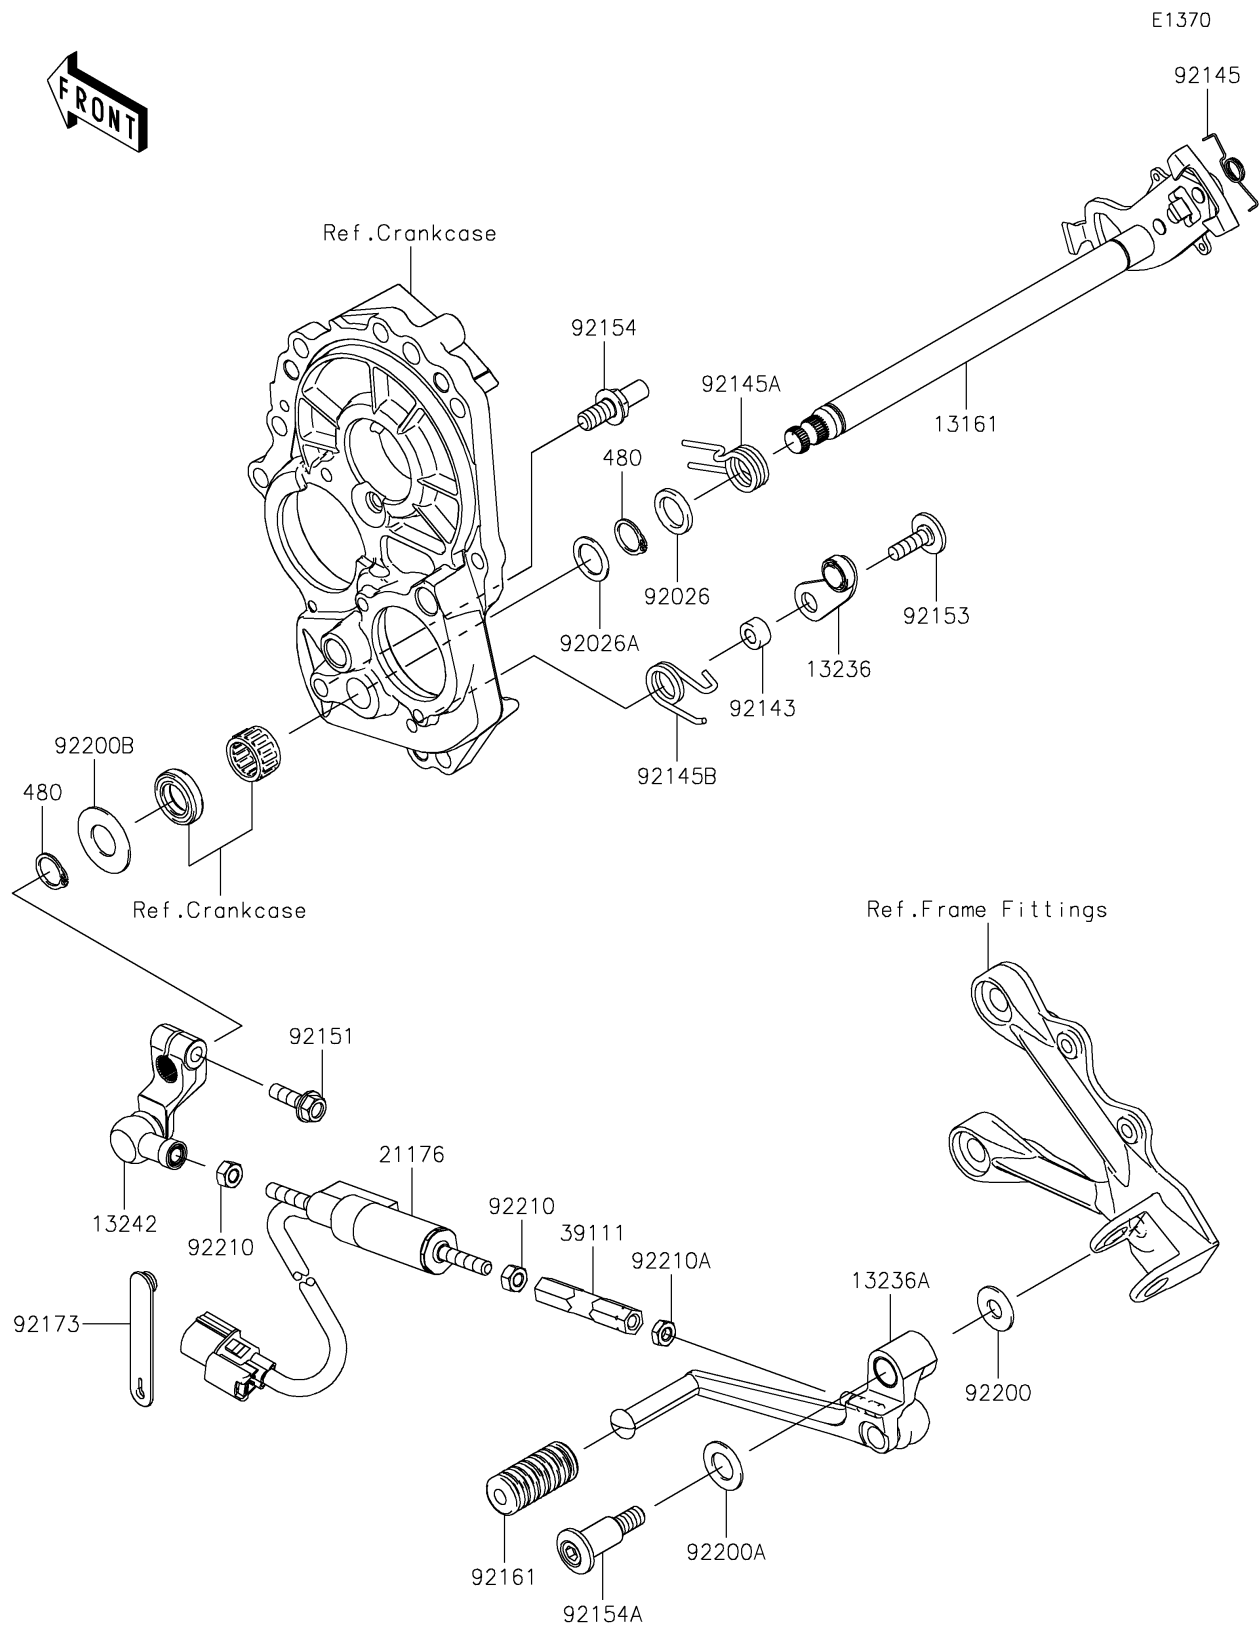

2022 Ninja ZX-6R ABS KRT Edition (CA)

PARTS DIAGRAM

Gear Change Mechanism

2022 Ninja ZX-6R ABS KRT Edition (CA)

PARTS LIST

Gear Change Mechanism

ITEM NAME

PART NUMBER

QUANTITY
