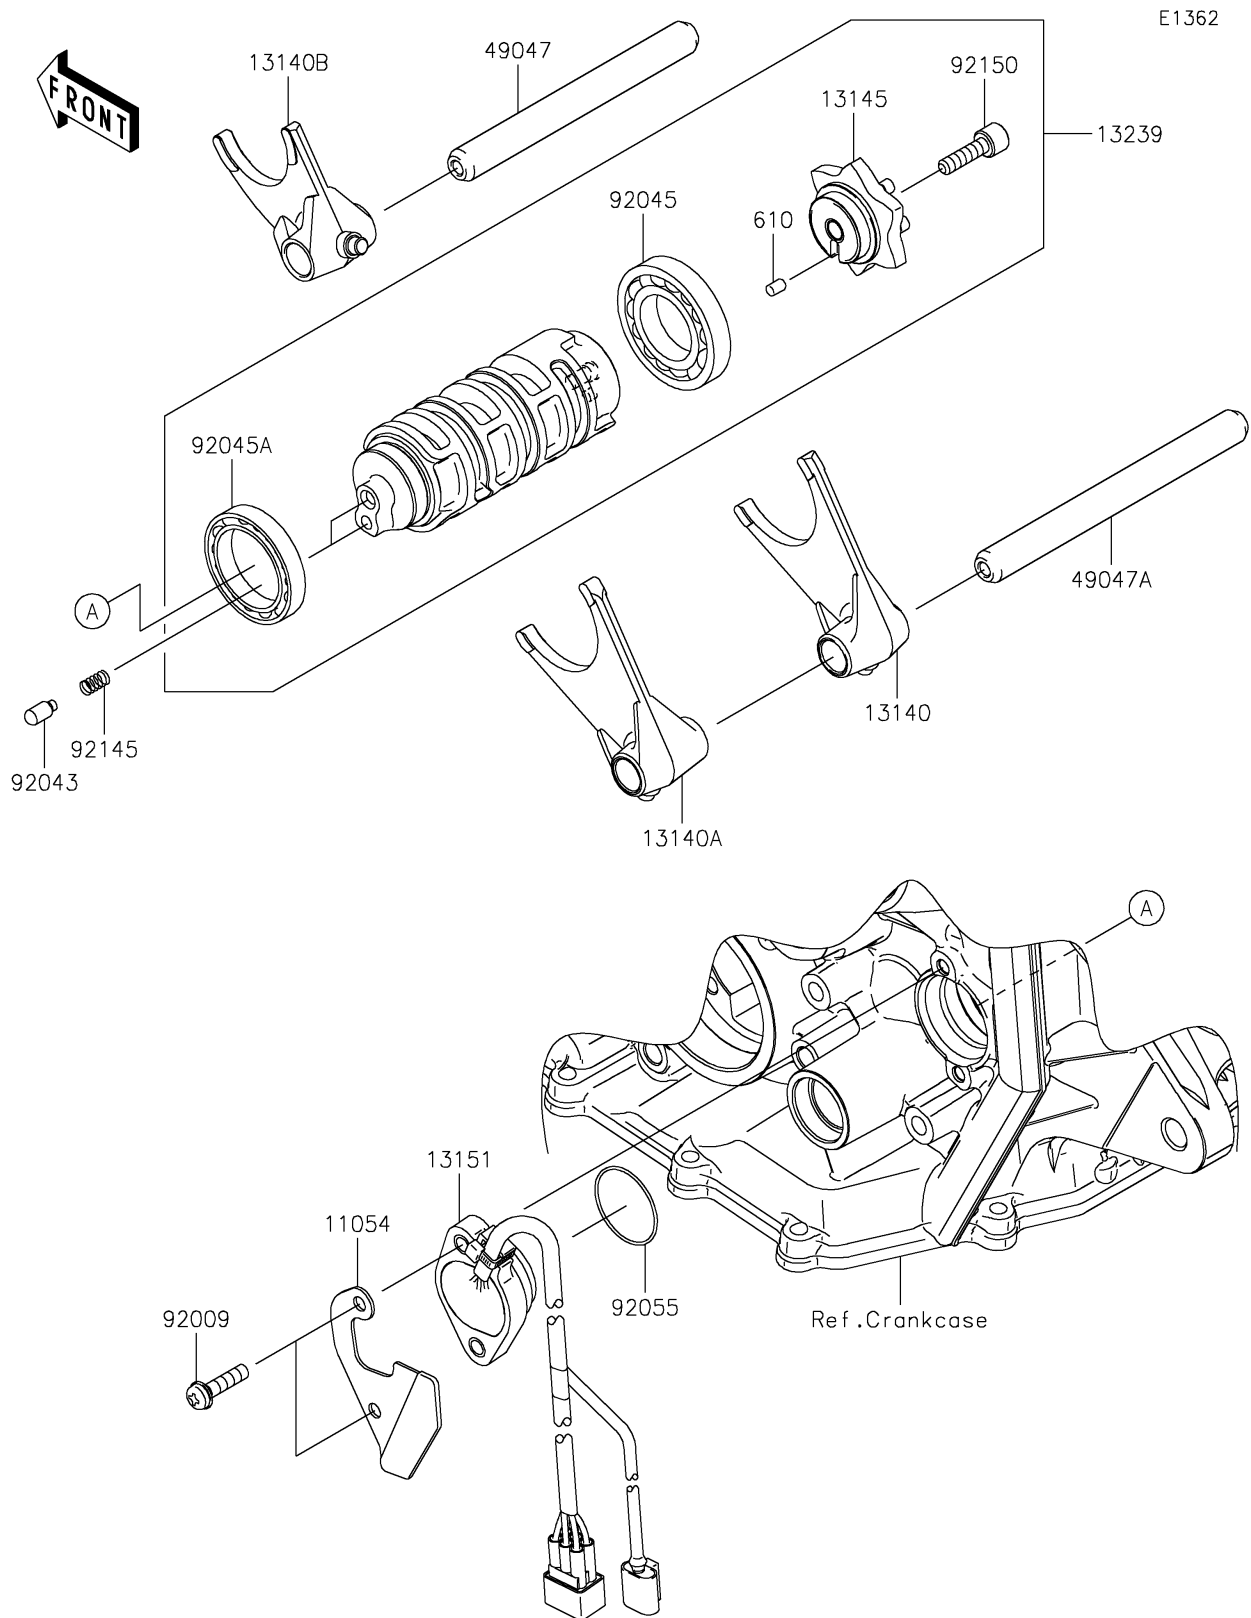

2022 Ninja ZX-6R ABS KRT Edition

PARTS DIAGRAM

Gear Change Drum/Shift Fork(s)