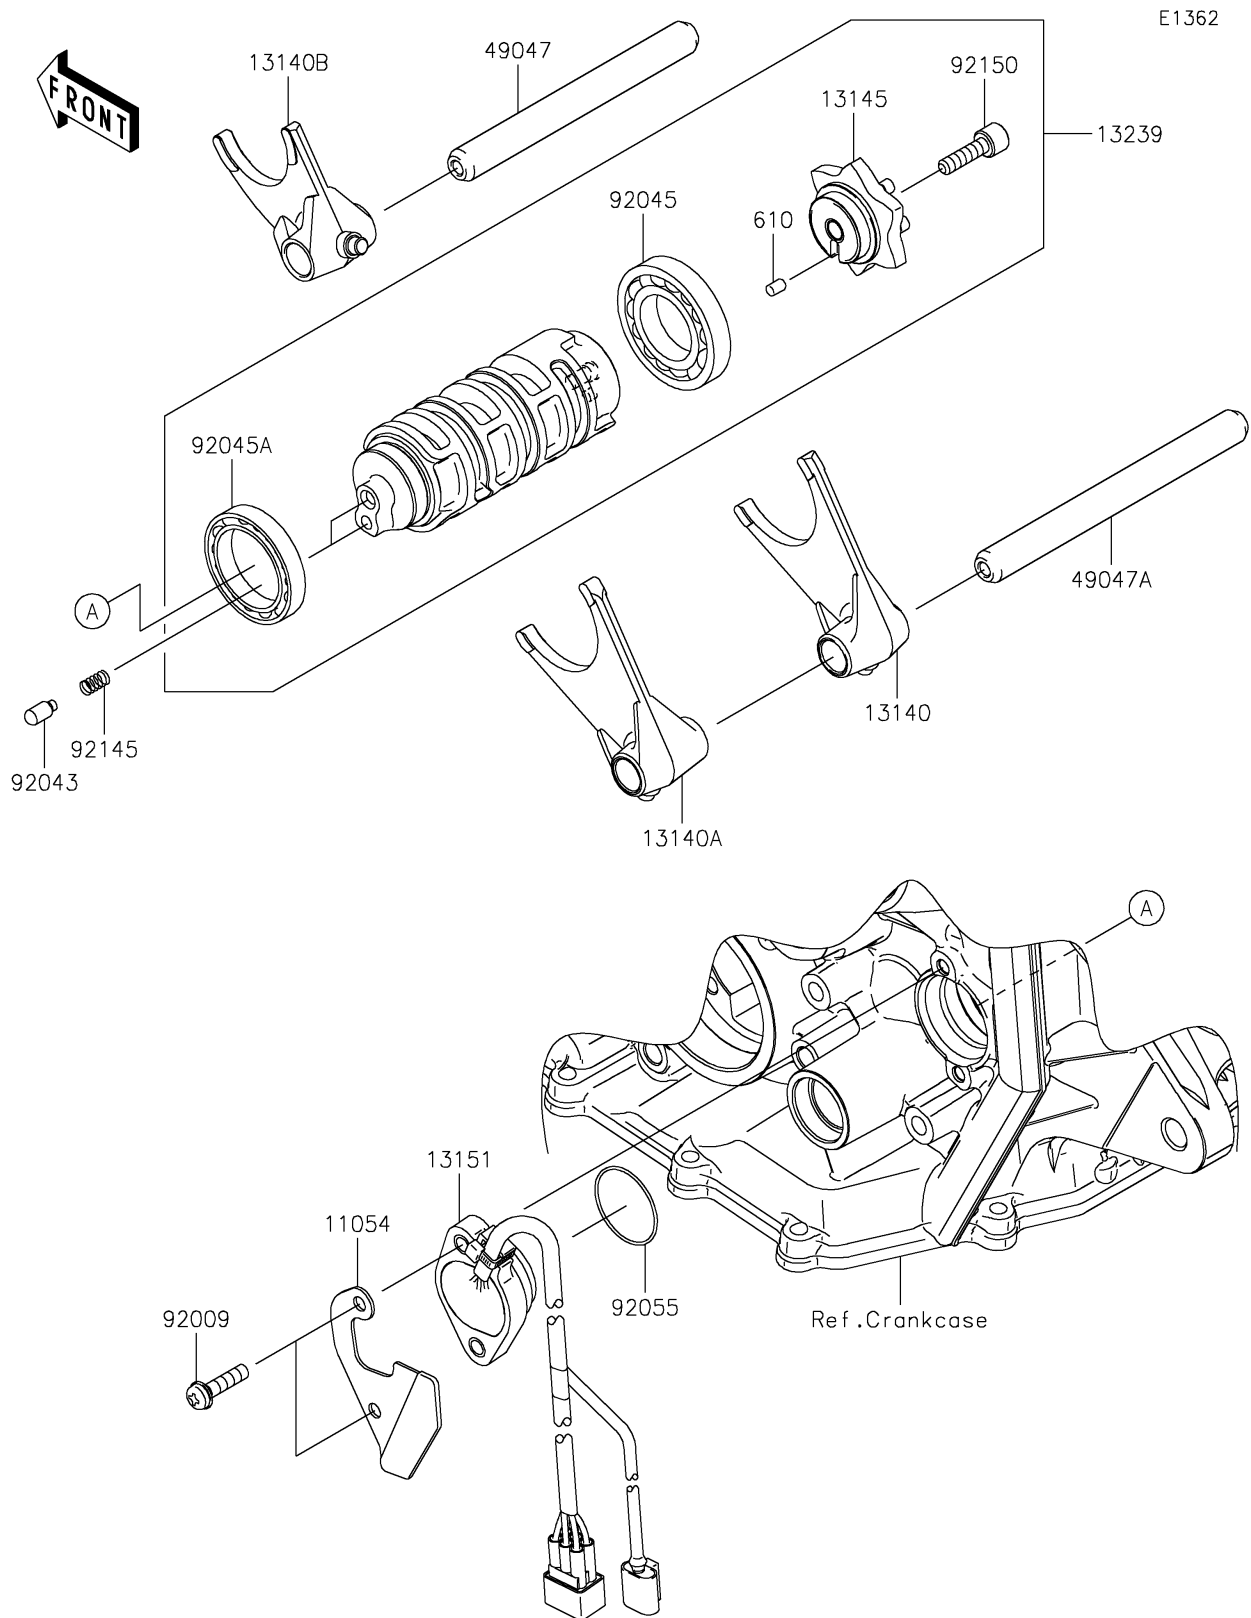

2022 Ninja ZX-6R ABS KRT Edition (CA)

PARTS DIAGRAM

Gear Change Drum/Shift Fork(s)

E1362

2022 Ninja ZX-6R ABS KRT Edition (CA)

PARTS LIST

Gear Change Drum/Shift Fork(s)

ITEM NAME

PART NUMBER

QUANTITY
