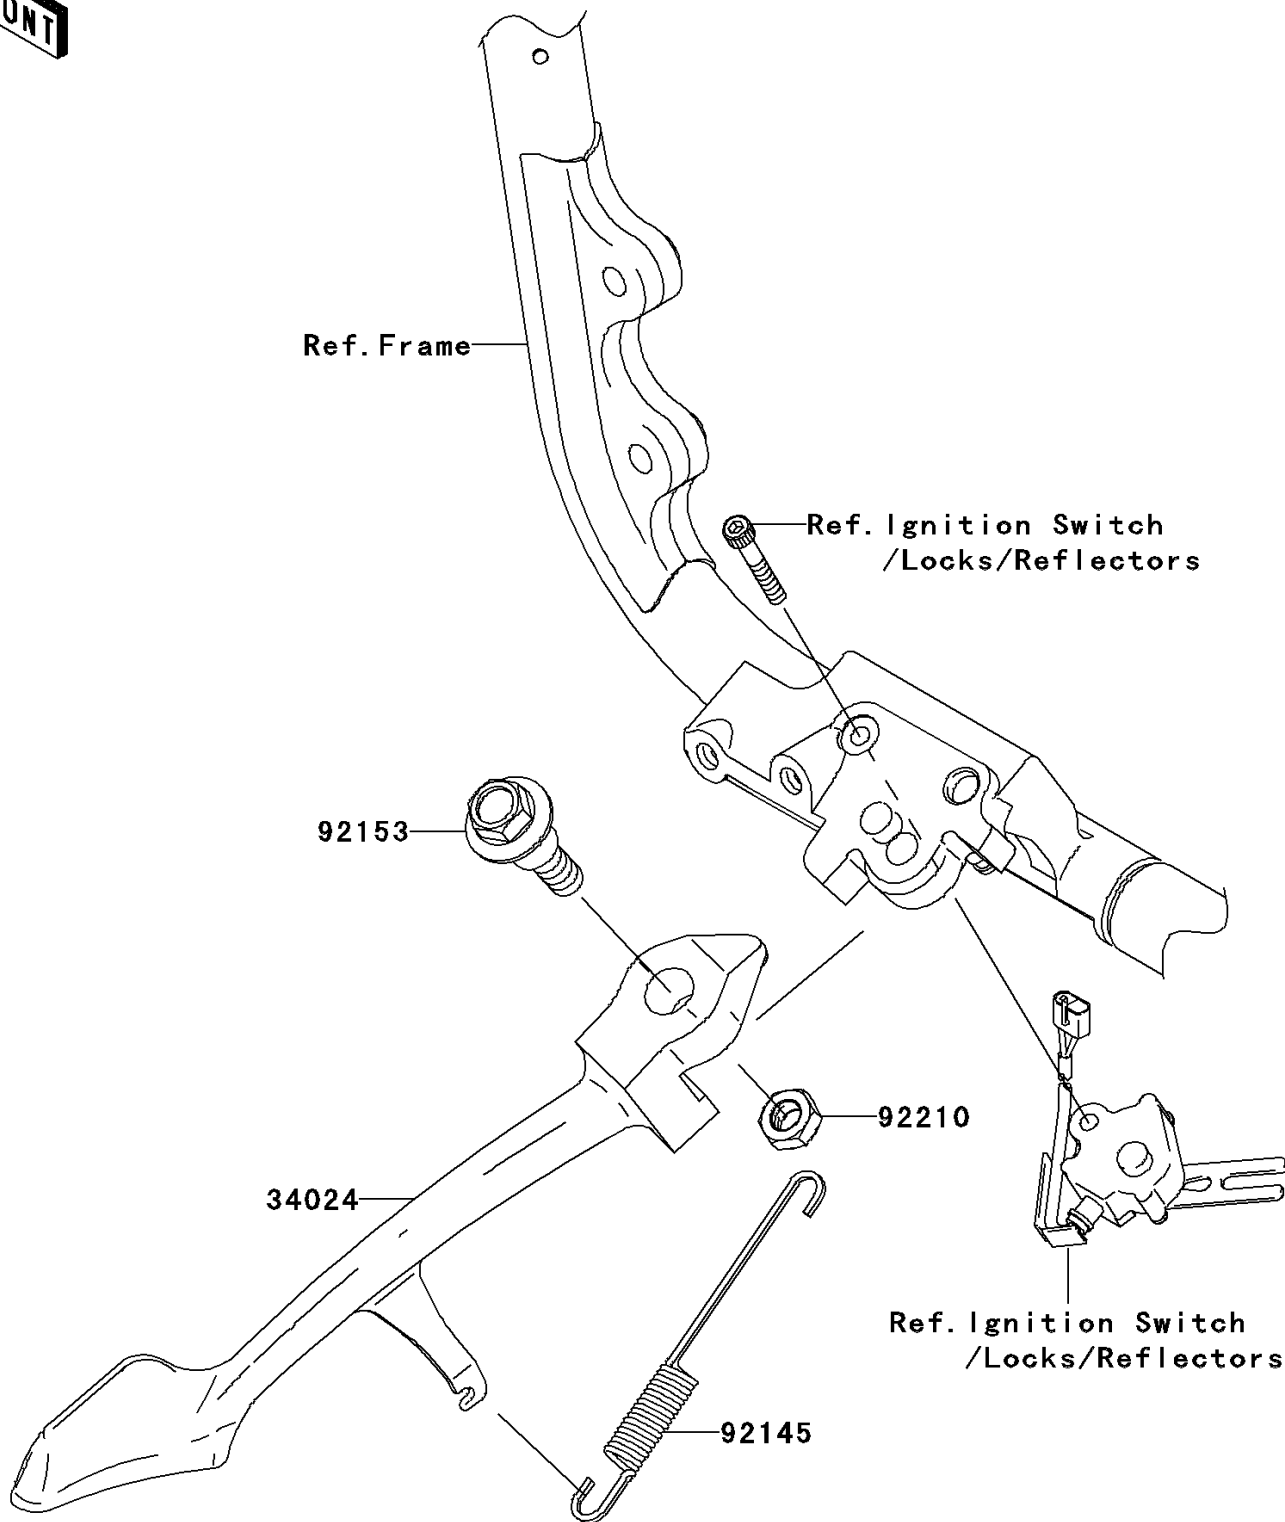

2009 Vulcan® 2000

PARTS DIAGRAM

Stand(s)

Kawasaki

Let the Good Times Roll®

F2190

2009 Vulcan® 2000

PARTS LIST

Stand(s)

ITEM NAME

PART NUMBER

QUANTITY
