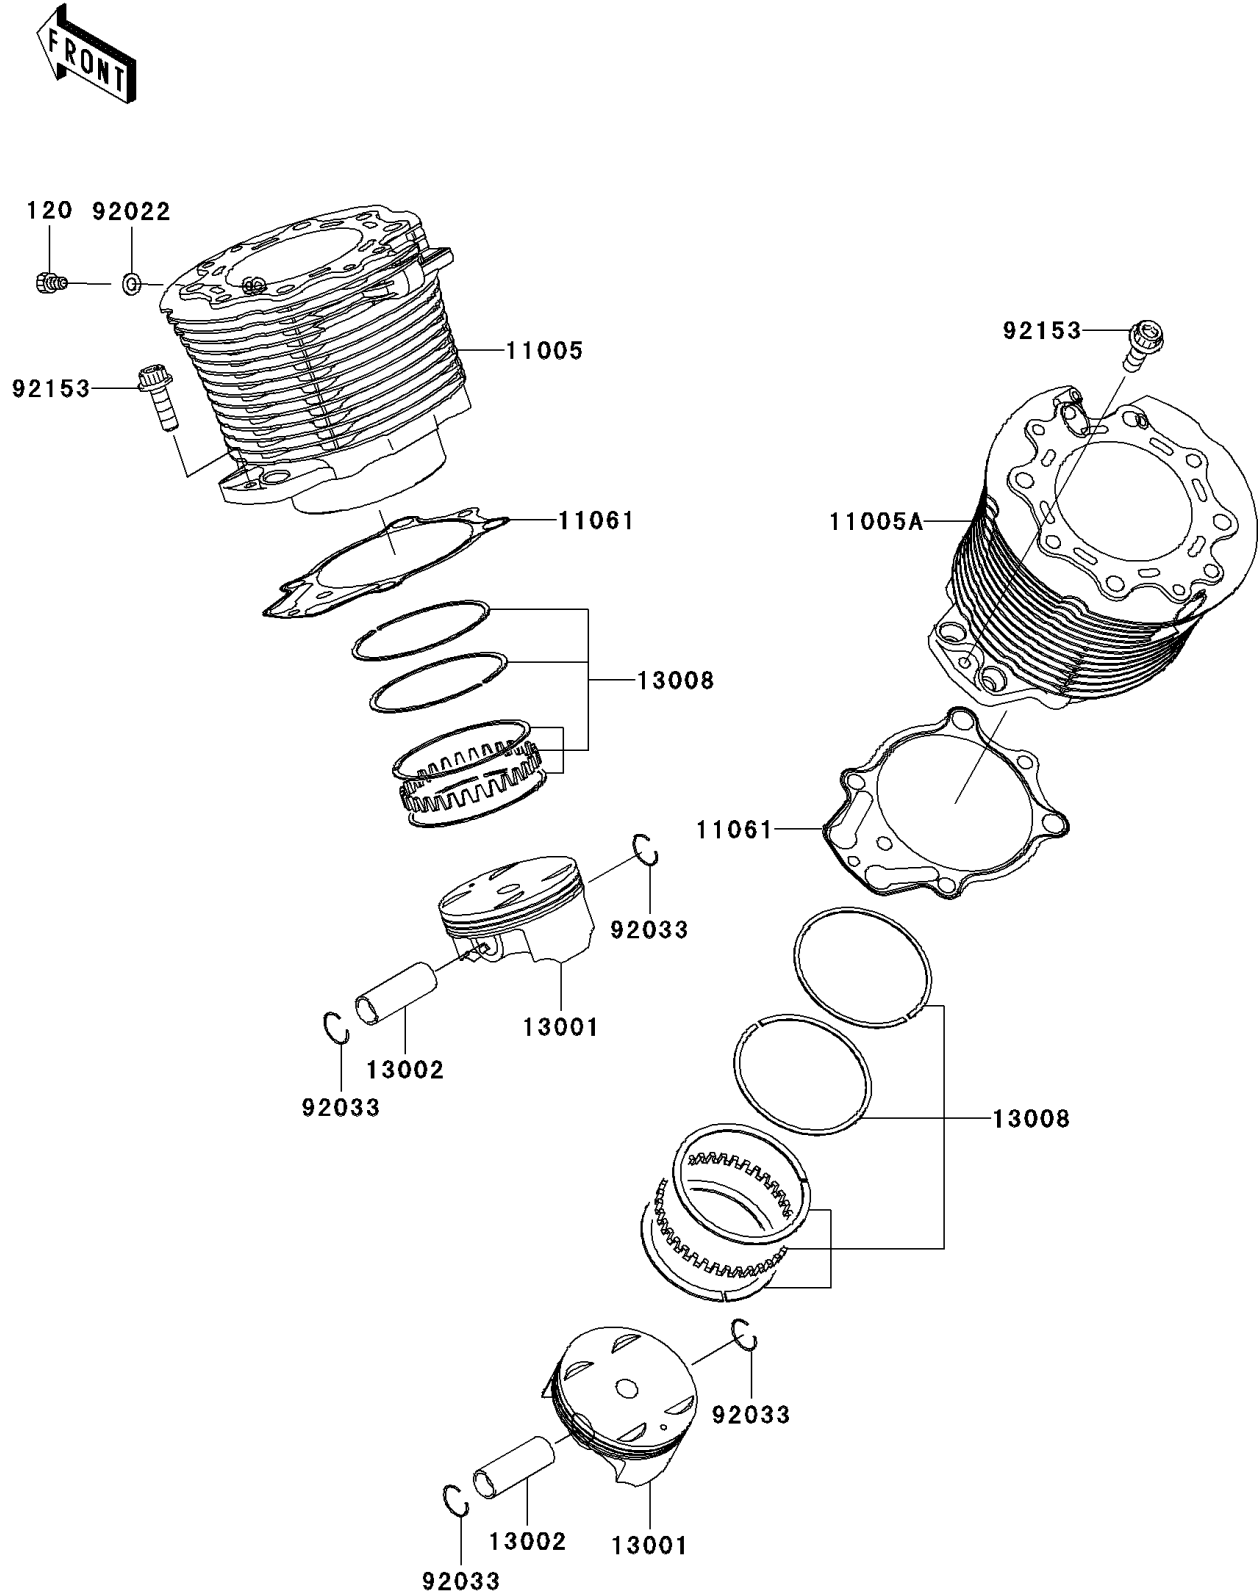

## PARTS DIAGRAM

### Cylinder/Piston(s)

E1120

## PARTS LIST

### Cylinder/Piston(s)

ITEM NAME	PART NUMBER	QUANTITY
BOLT-SOCKET,6X10 (Ref # 120)	120R0610	1
CYLINDER-ENGINE,FR (Ref # 11005)	11005-0040	1
CYLINDER-ENGINE,RR (Ref # 11005A)	11005-0041	1
GASKET,CYLINDER BASE (Ref # 11061)	11061-0010	2
PISTON-ENGINE (Ref # 13001)	13001-0003	2
PIN-PISTON (Ref # 13002)	13002-0001	2
RING-SET-PISTON (Ref # 13008)	13008-0001	2
WASHER,6.2X11X1 (Ref # 92022)	92022-304	1
RING-SNAP (Ref # 92033)	92033-3721	4
BOLT,8X25 (Ref # 92153)	92153-0313	2