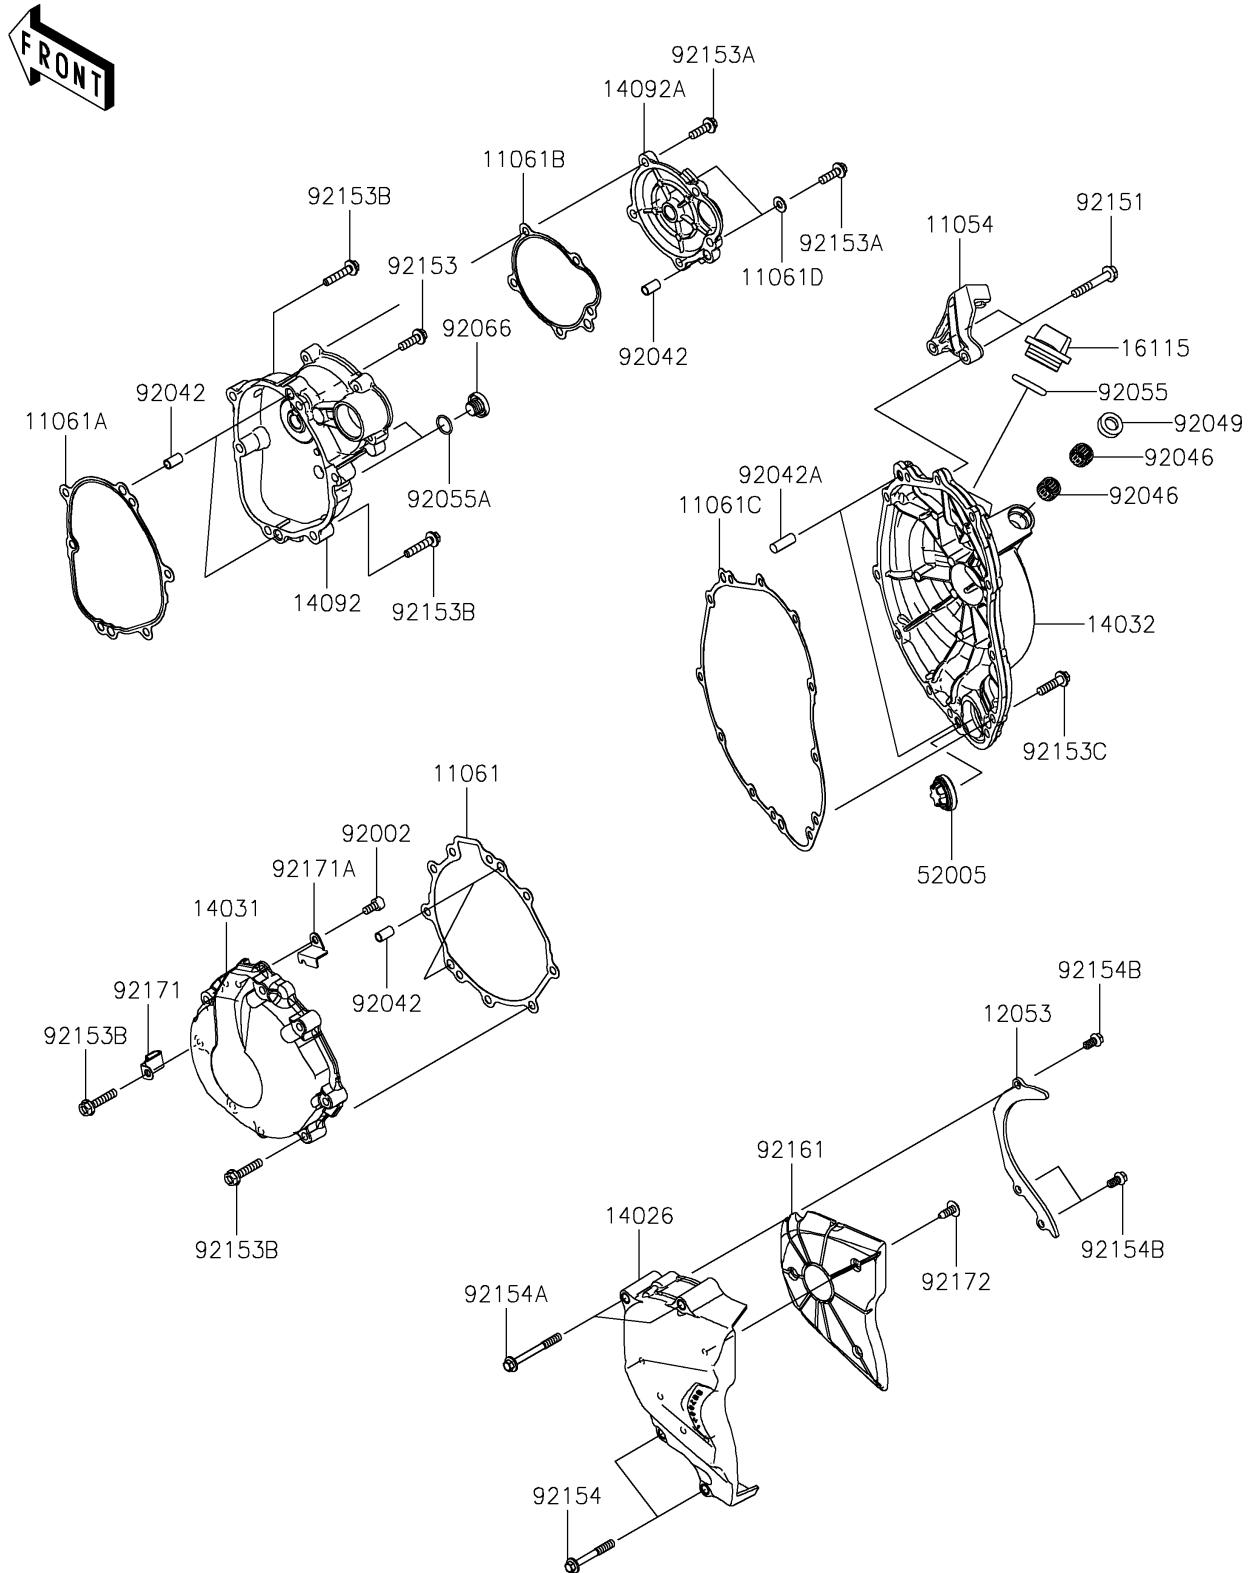

2021 NINJA® ZX™-6R KRT EDITION

PARTS DIAGRAM

Engine Cover(s)

E1431