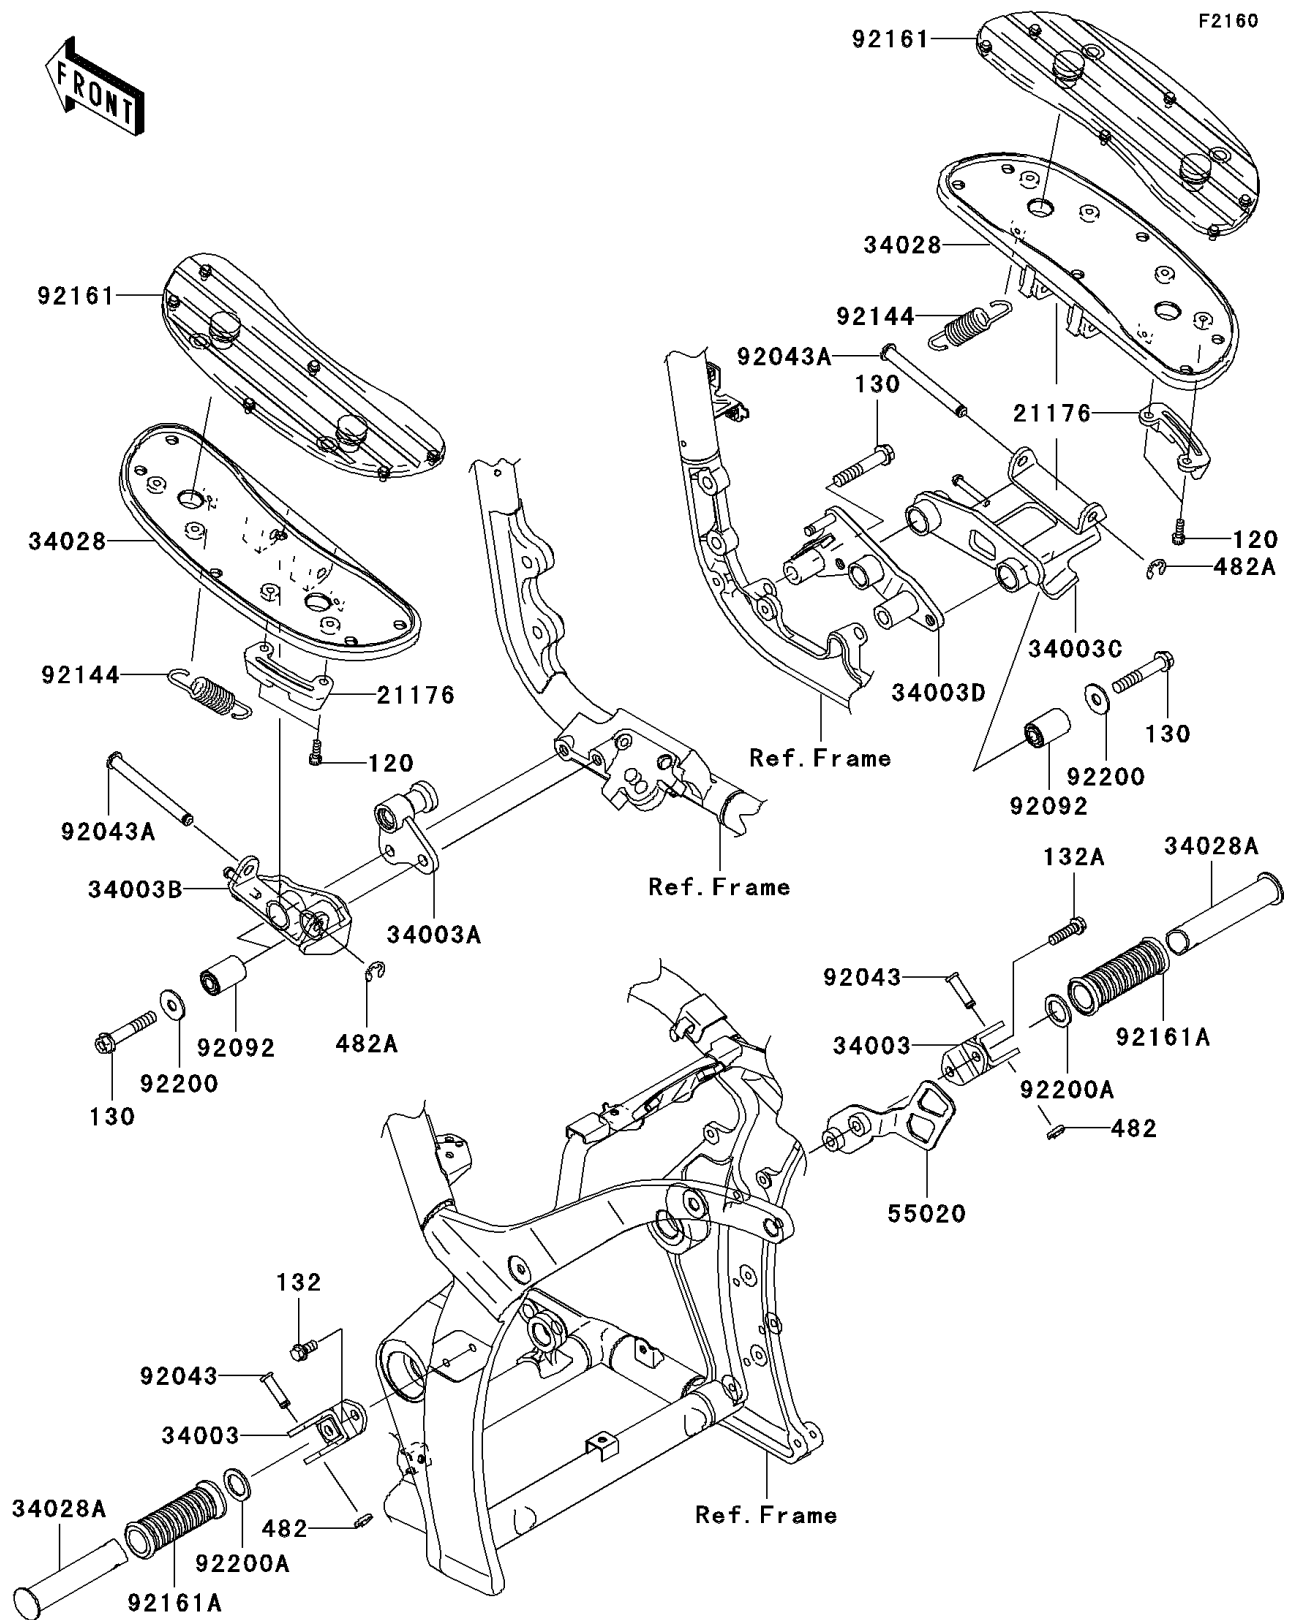

2008 Vulcan® 2000

PARTS DIAGRAM

Footrests

2008 Vulcan[®] 2000

PARTS LIST

Footrests

ITEM NAME

PART NUMBER

QUANTITY
