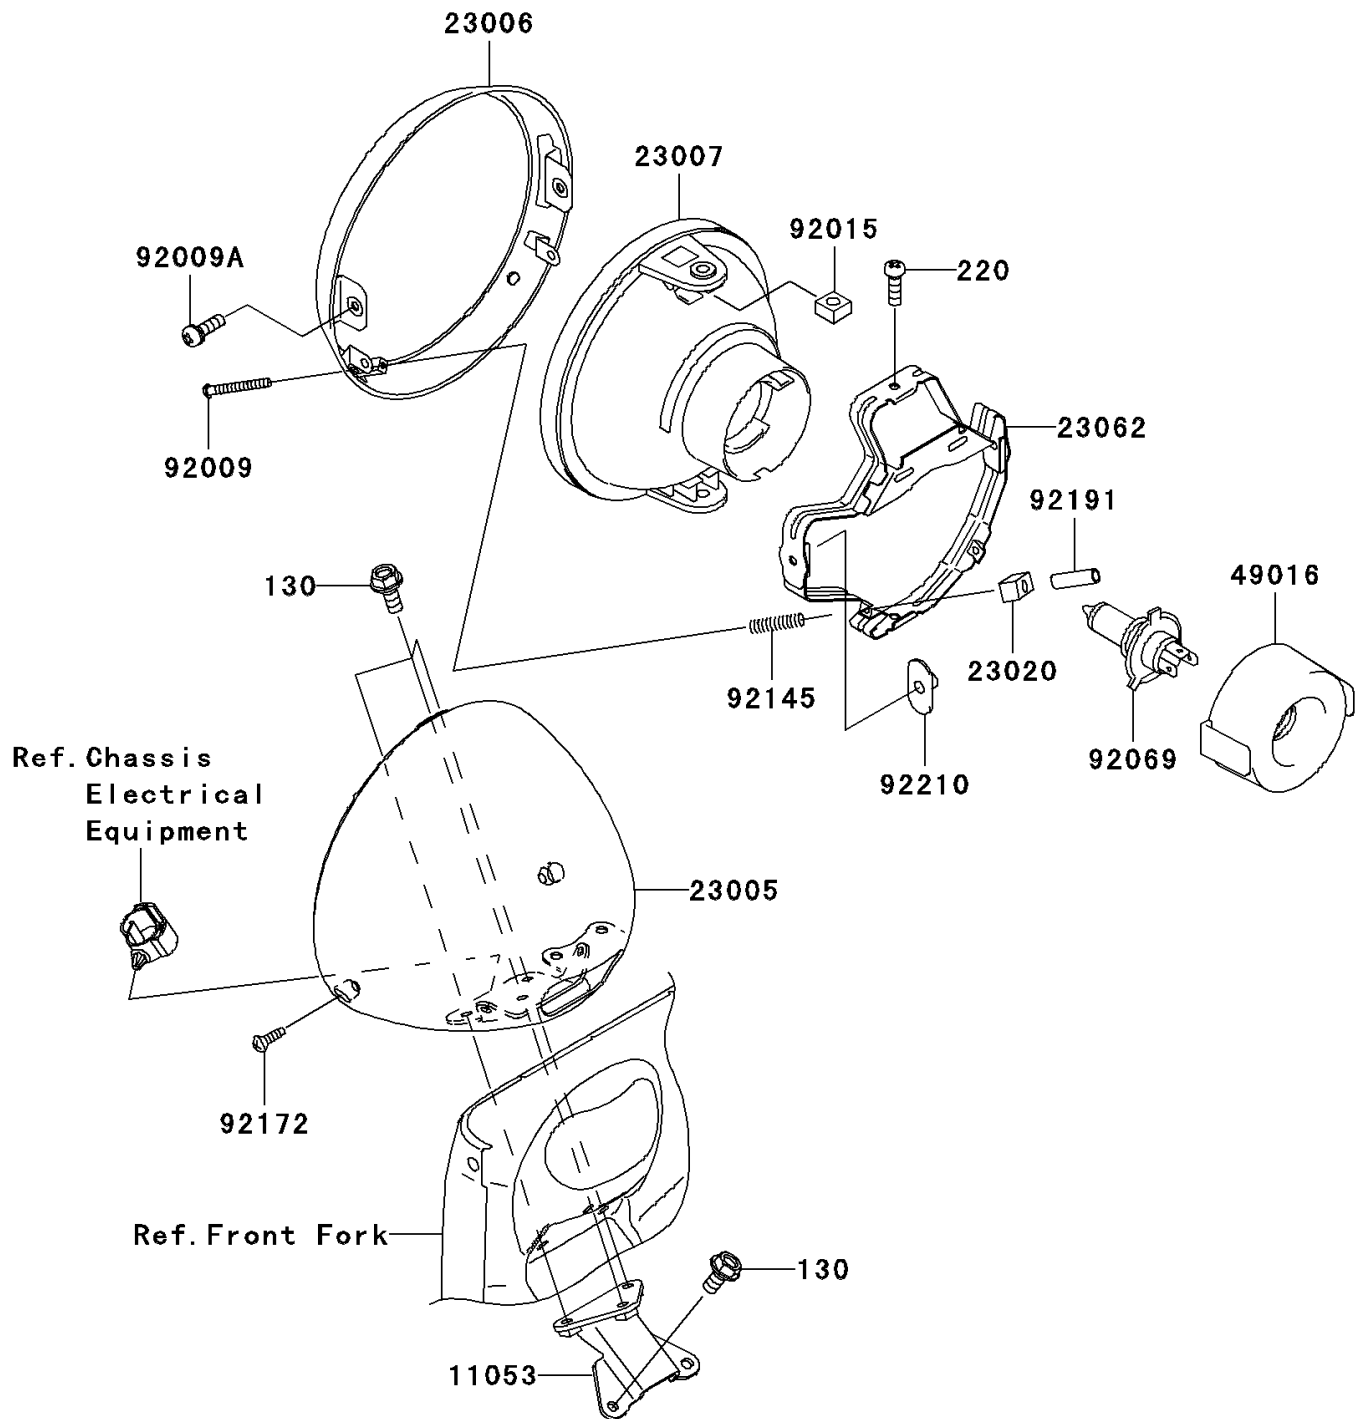

2006 Vulcan 1600 Nomad

PARTS DIAGRAM

Headlight(s)

F2710

2006 Vulcan 1600 Nomad

PARTS LIST

Headlight(s)

ITEM NAME

PART NUMBER

QUANTITY
