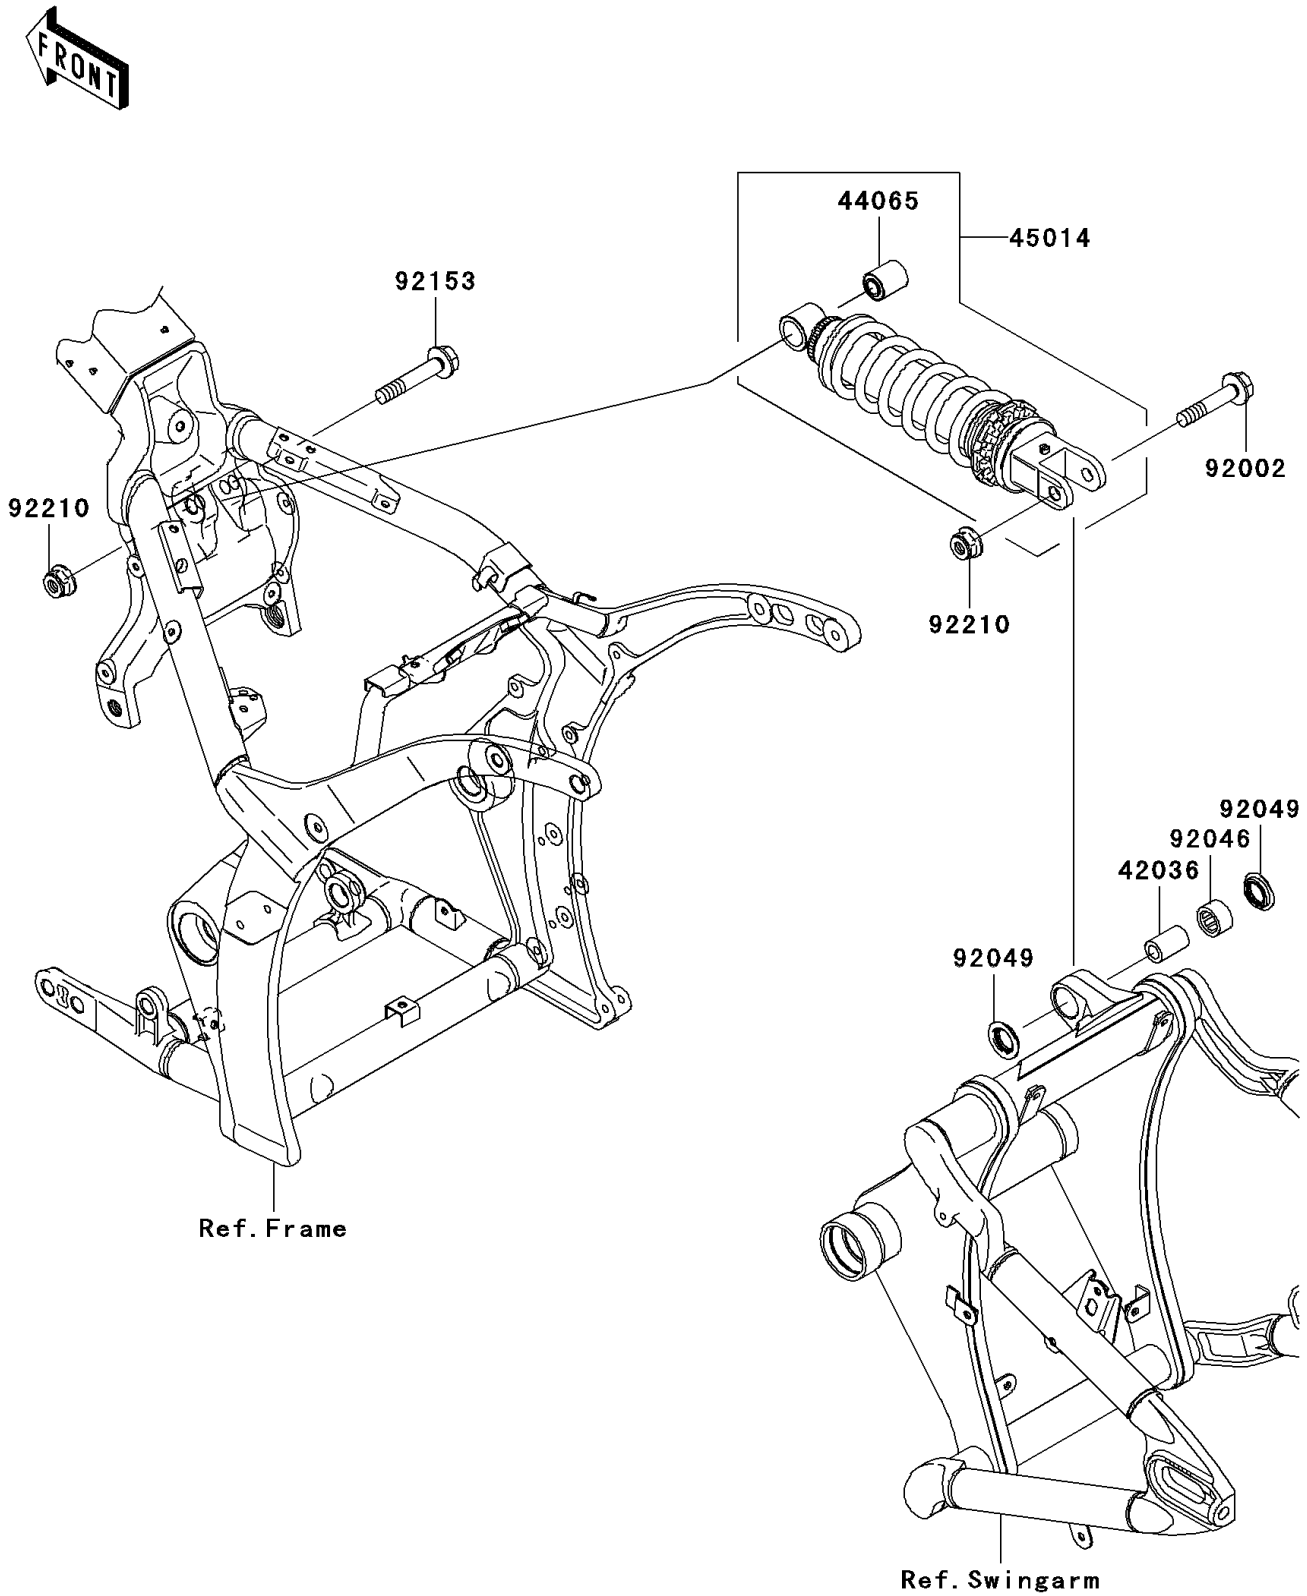

2009 Vulcan® 2000

PARTS DIAGRAM

Suspension/Shock Absorber

F2151

2009 Vulcan[®] 2000

PARTS LIST

Suspension/Shock Absorber

ITEM NAME

PART NUMBER

QUANTITY
