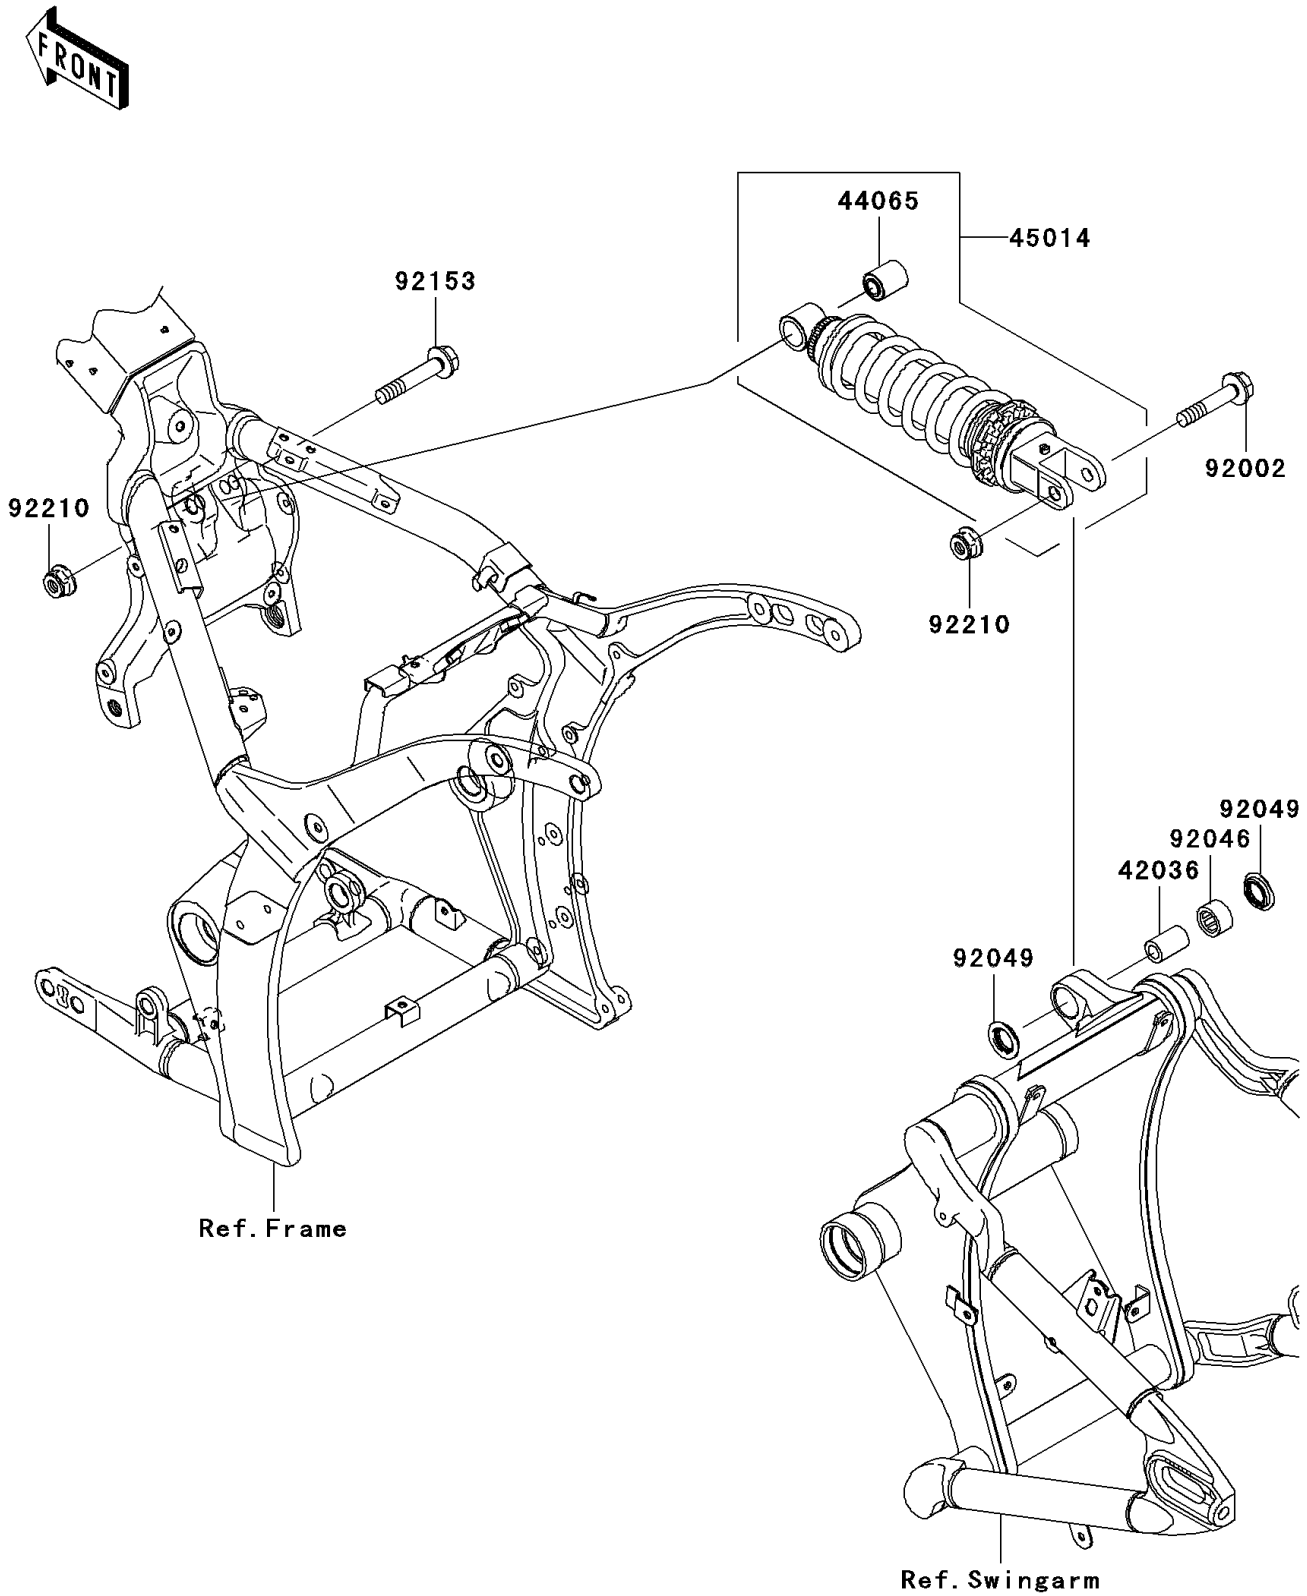

2008 Vulcan® 2000

PARTS DIAGRAM

Suspension/Shock Absorber

F2151

2008 Vulcan® 2000

PARTS LIST

Suspension/Shock Absorber

ITEM NAME

PART NUMBER

QUANTITY
