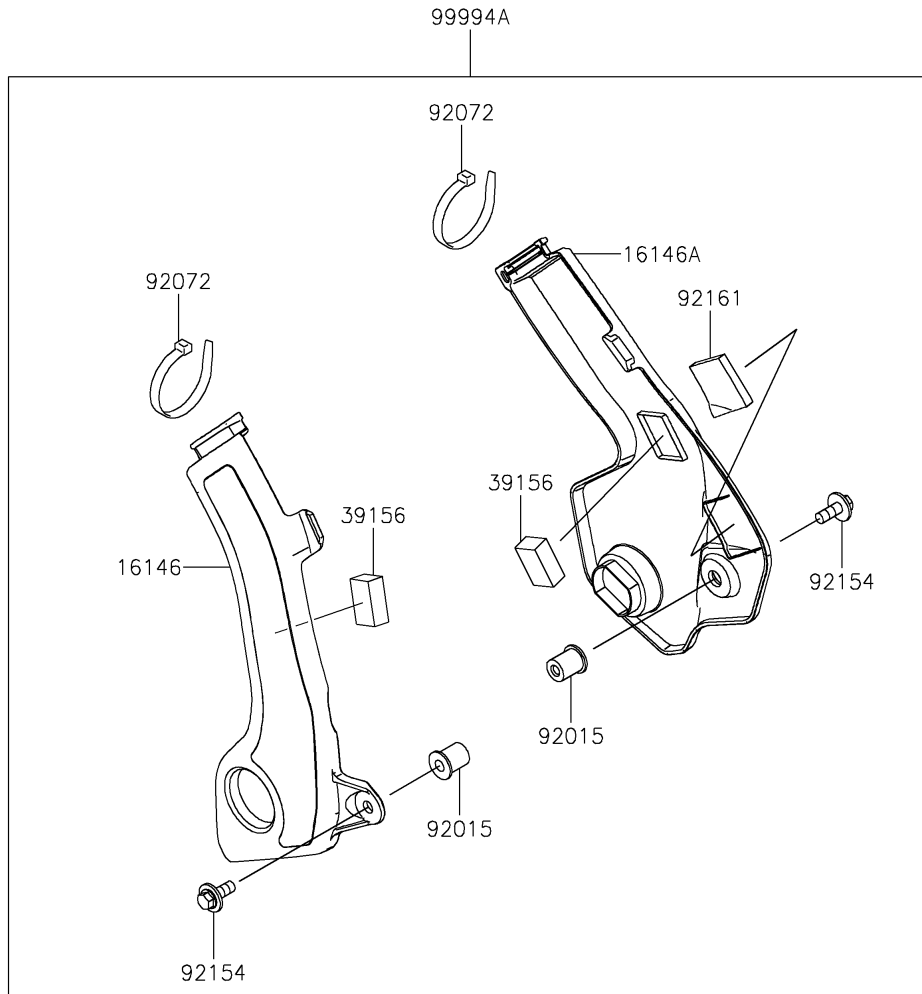

2023 KLX230 S ABS

PARTS DIAGRAM

Accessory(Frame Cover)

F2910

2023 KLX230 S ABS

PARTS LIST

Accessory(Frame Cover)

ITEM NAME

PART NUMBER

QUANTITY
