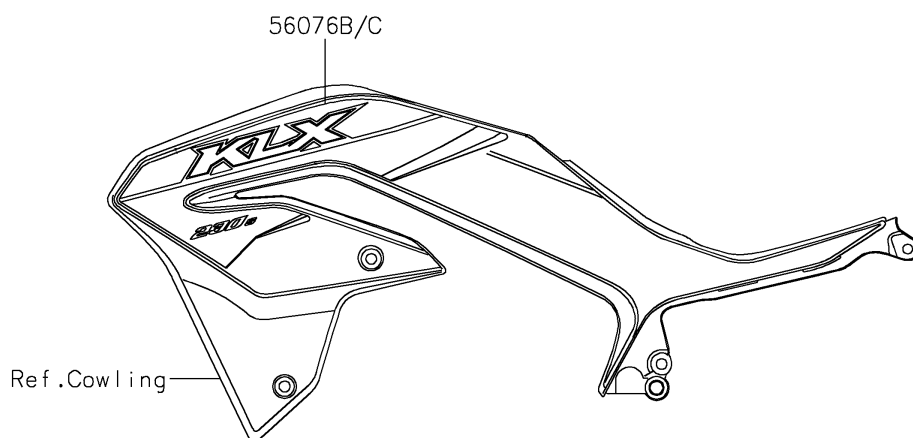

2023 KLX230 S ABS

PARTS DIAGRAM

Decals(Green)

Kawasaki

Let the Good Times Roll®

F2861A

2023 KLX230 S ABS

PARTS LIST Decals(Green)

ITEM NAME	PART NUMBER	QUANTITY
-----------	-------------	----------
