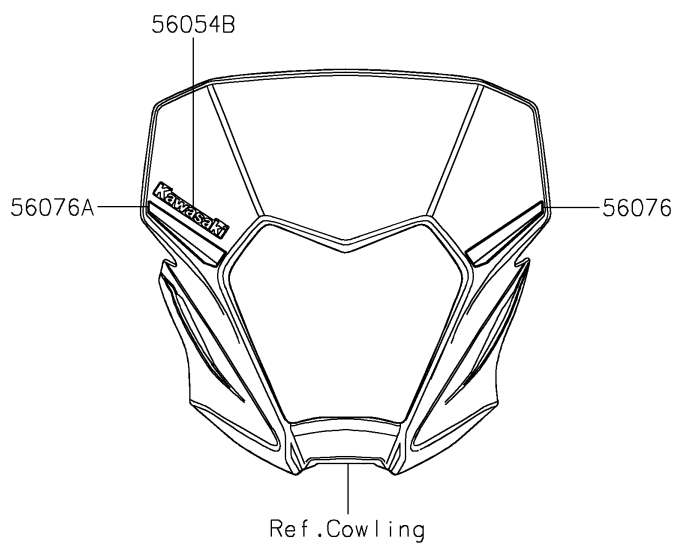

2023 KLX230 S ABS

PARTS DIAGRAM

Decals(Green)

Kawasaki

Let the Good Times Roll®

F2861A

2023 KLX230 S ABS

PARTS LIST Decals(Green)

ITEM NAME	PART NUMBER	QUANTITY
-----------	-------------	----------
