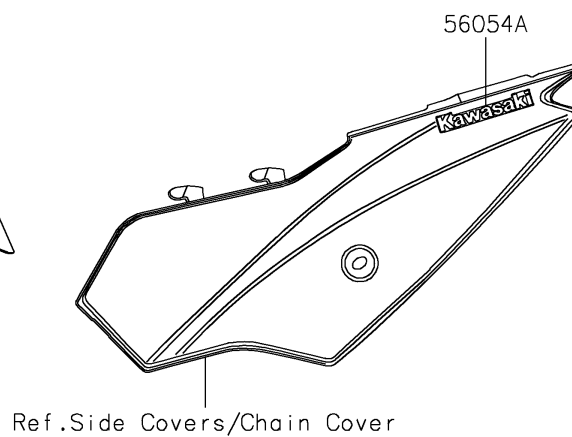

2023 KLX230 S ABS

PARTS DIAGRAM

Decals(Green)

Kawasaki

Let the Good Times Roll®

F2861A

2023 KLX230 S ABS

PARTS LIST Decals(Green)

ITEM NAME	PART NUMBER	QUANTITY
-----------	-------------	----------
