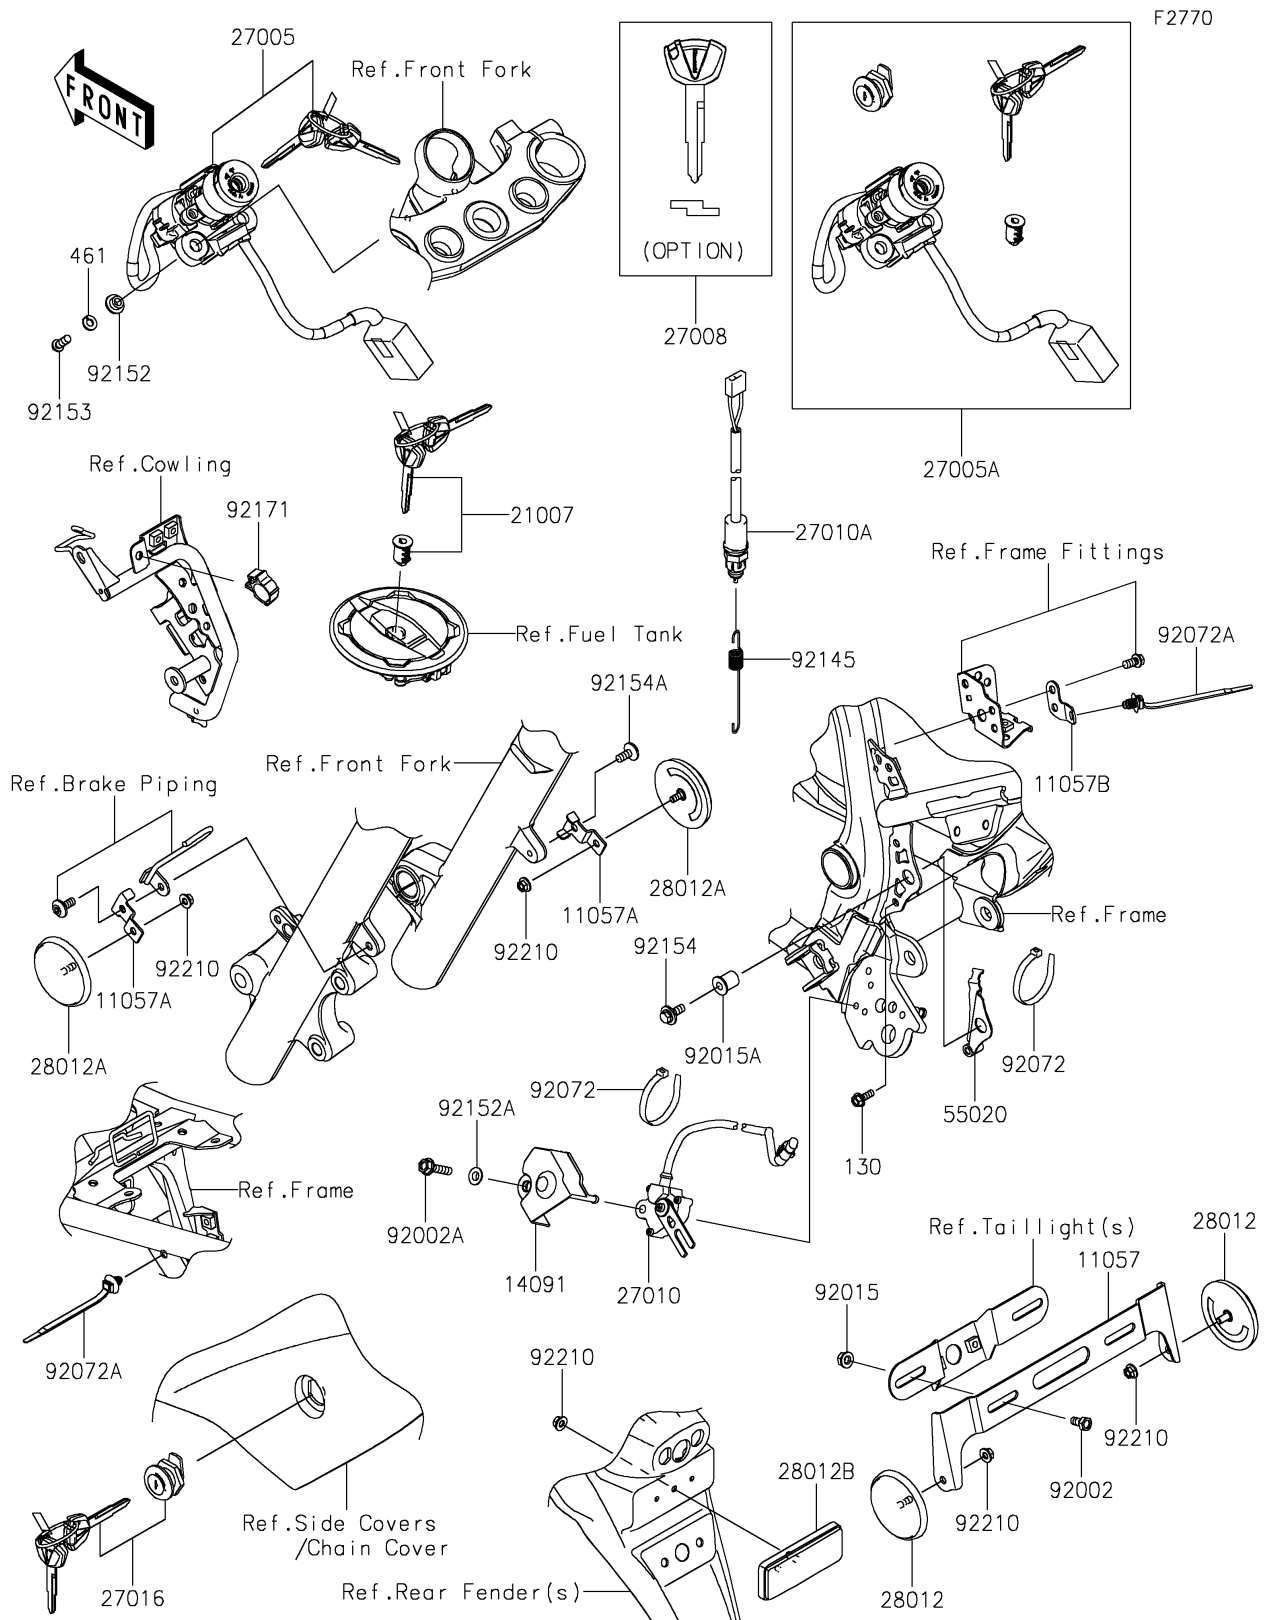

2023 KLX230 S ABS

PARTS DIAGRAM

Ignition Switch

2023 KLX230 S ABS

PARTS LIST

Ignition Switch

ITEM NAME

PART NUMBER

QUANTITY
