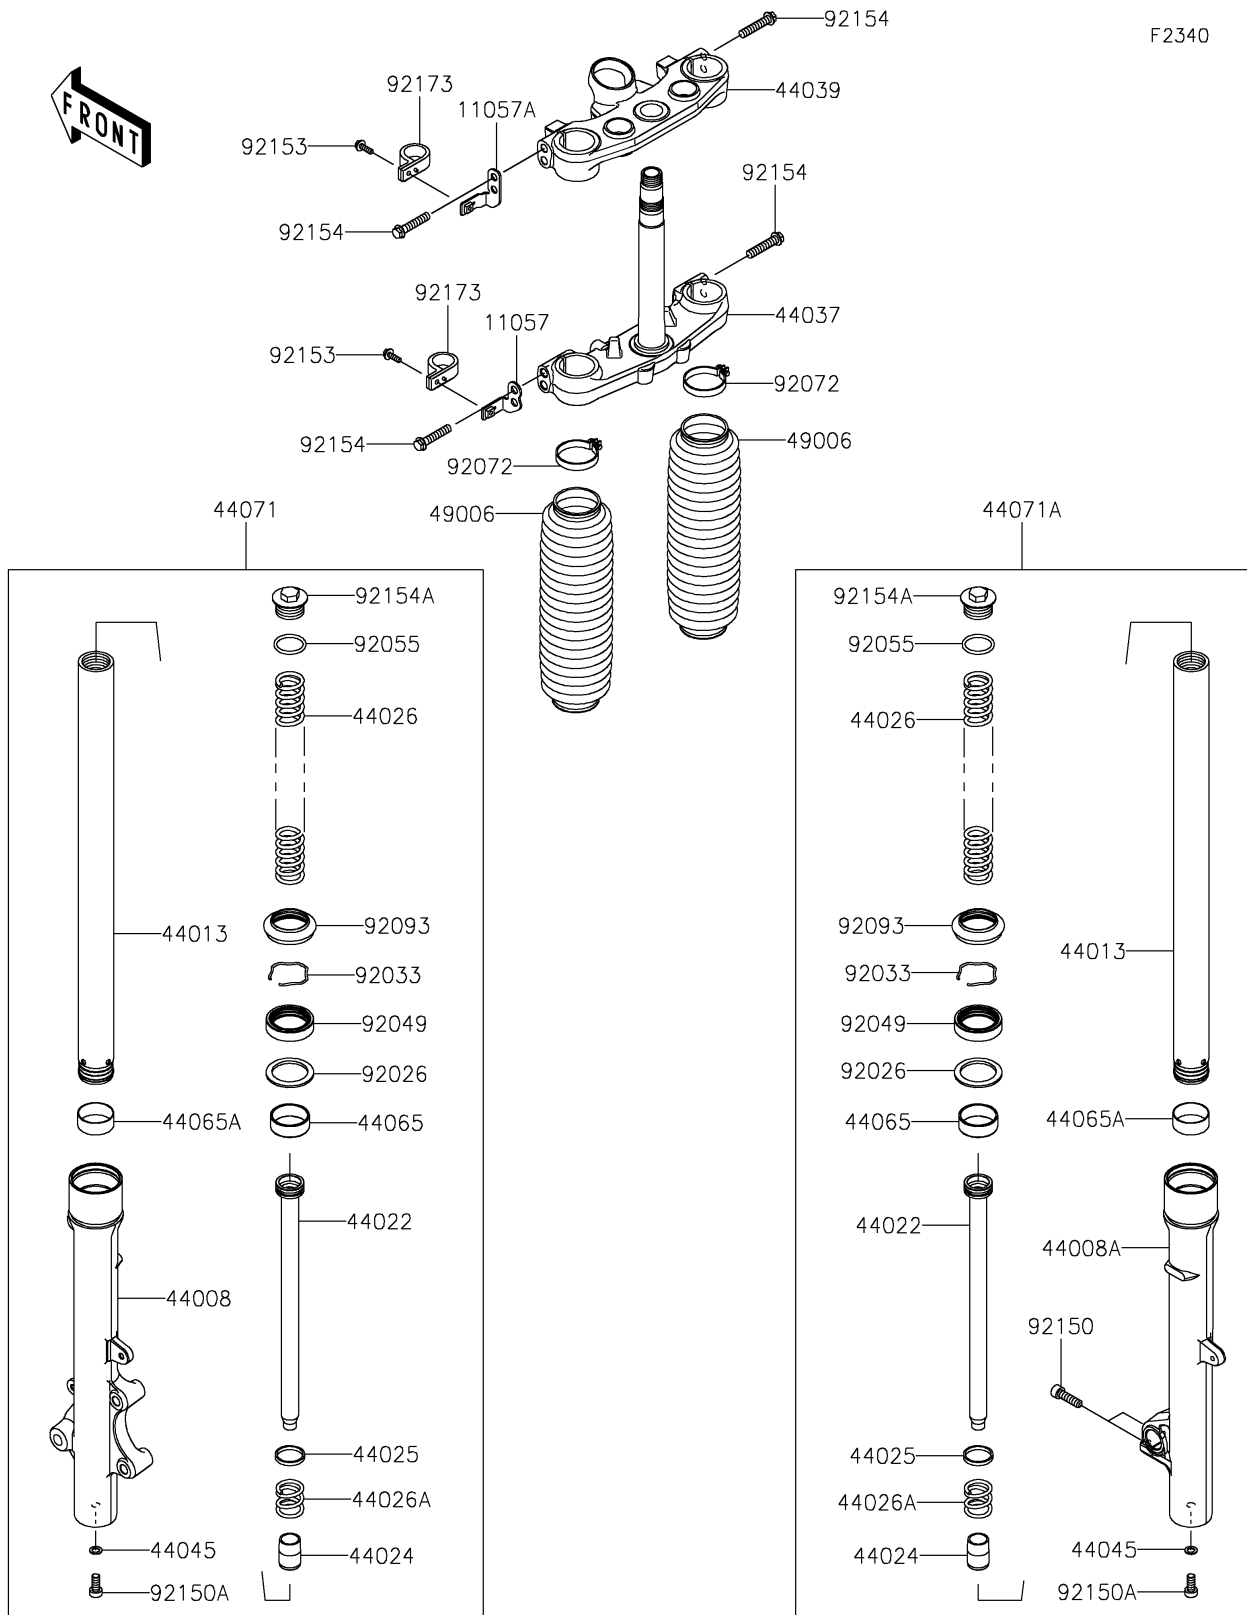

2023 KLX230 S ABS

PARTS DIAGRAM

Front Fork

2023 KLX230 S ABS

PARTS LIST

Front Fork

ITEM NAME

PART NUMBER

QUANTITY
