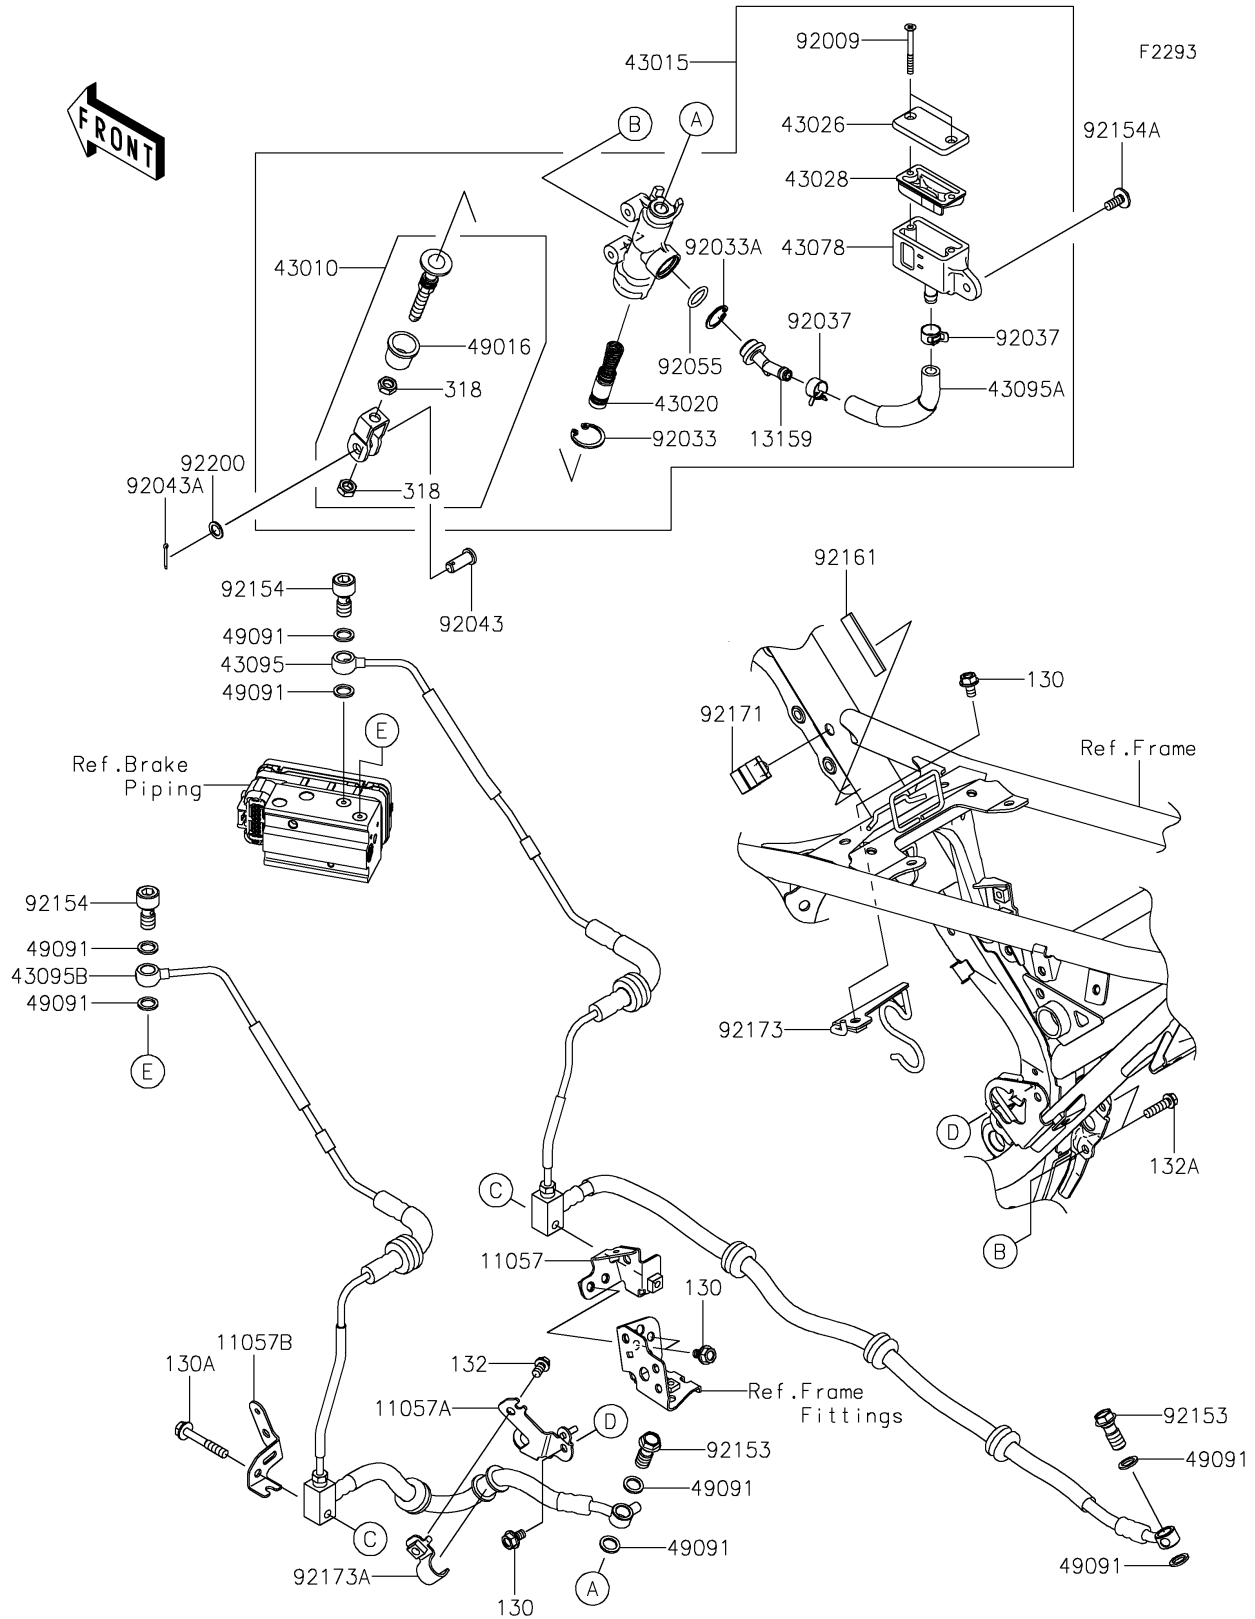

2023 KLX230 S ABS

PARTS DIAGRAM

Rear Master Cylinder

2023 KLX230 S ABS

PARTS LIST

Rear Master Cylinder

ITEM NAME

PART NUMBER

QUANTITY
