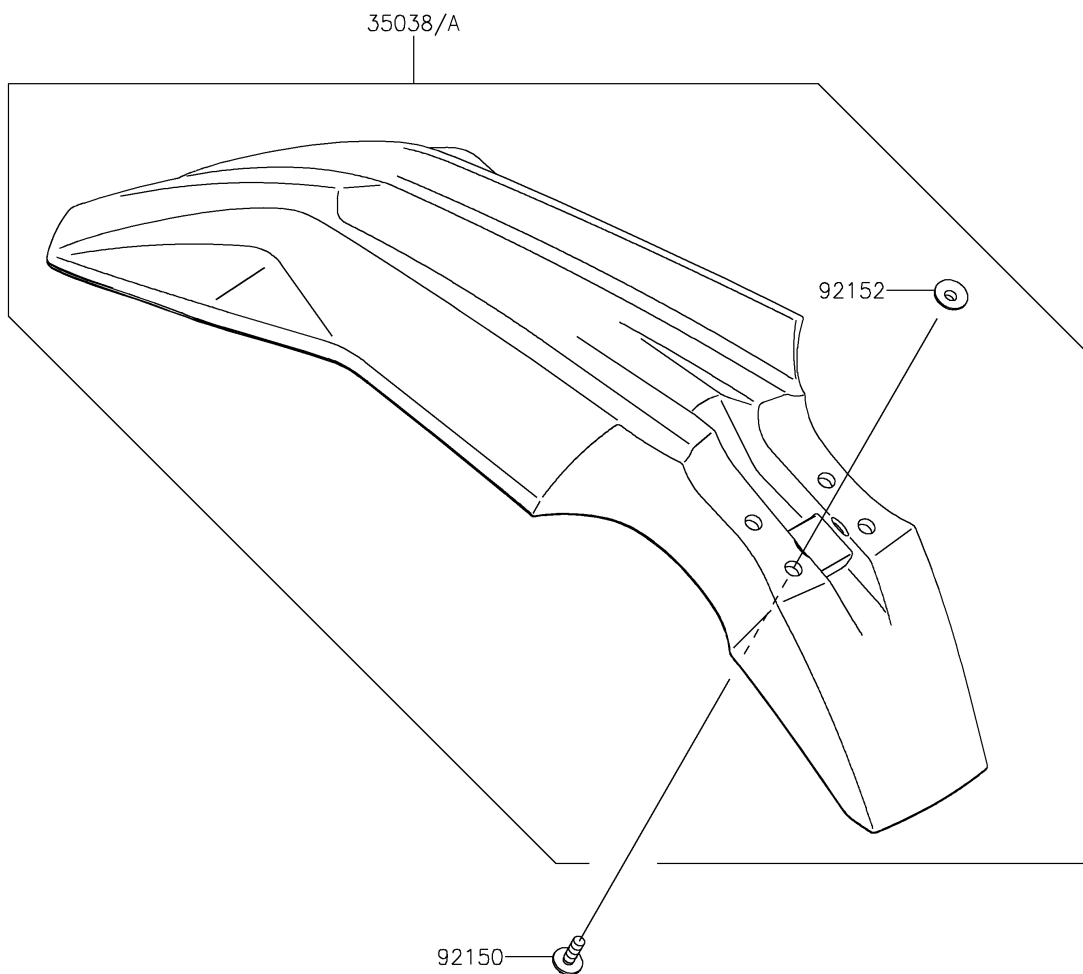

2023 KLX230 S ABS

PARTS DIAGRAM

Front Fender(s)

F2171

WOD

2023 KLX230 S ABS

PARTS LIST

Front Fender(s)

ITEM NAME

PART NUMBER

QUANTITY
