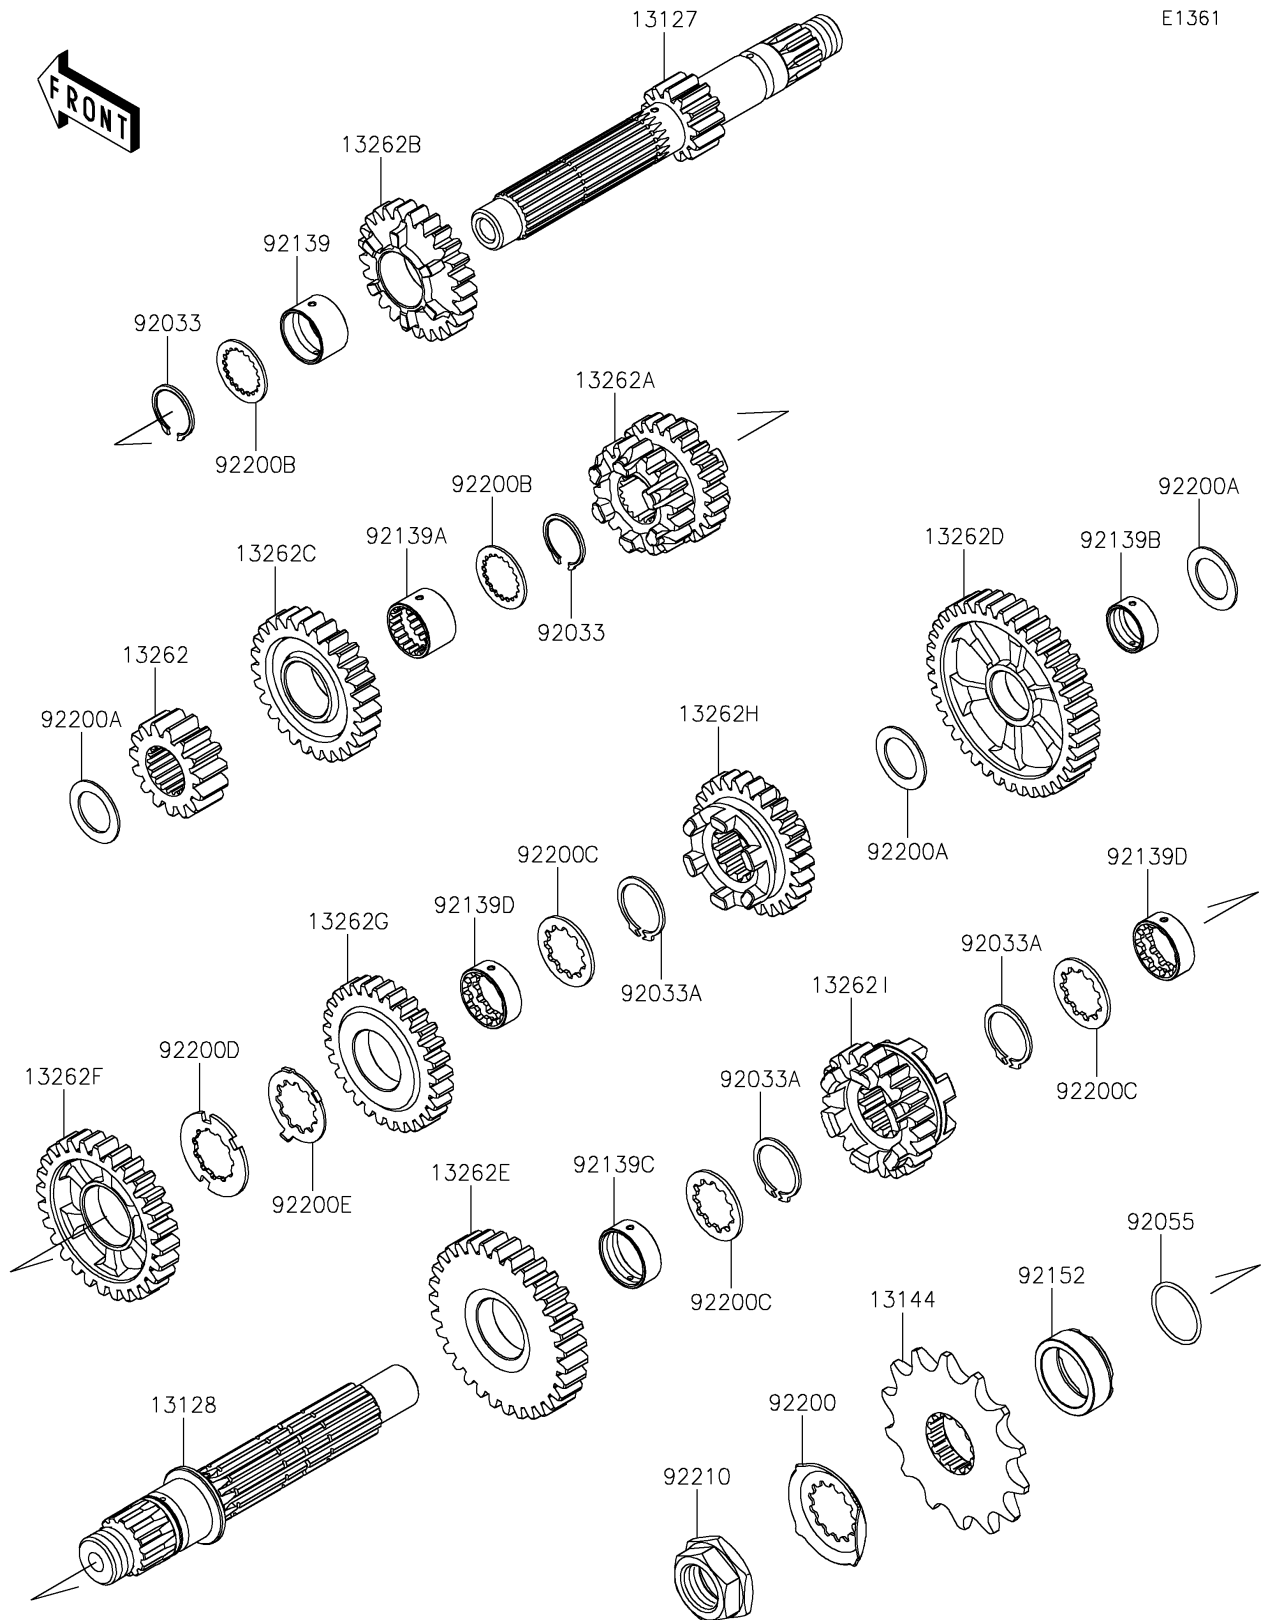

2023 KLX230 S ABS

PARTS DIAGRAM

Transmission

2023 KLX230 S ABS

PARTS LIST

Transmission

ITEM NAME

PART NUMBER

QUANTITY
