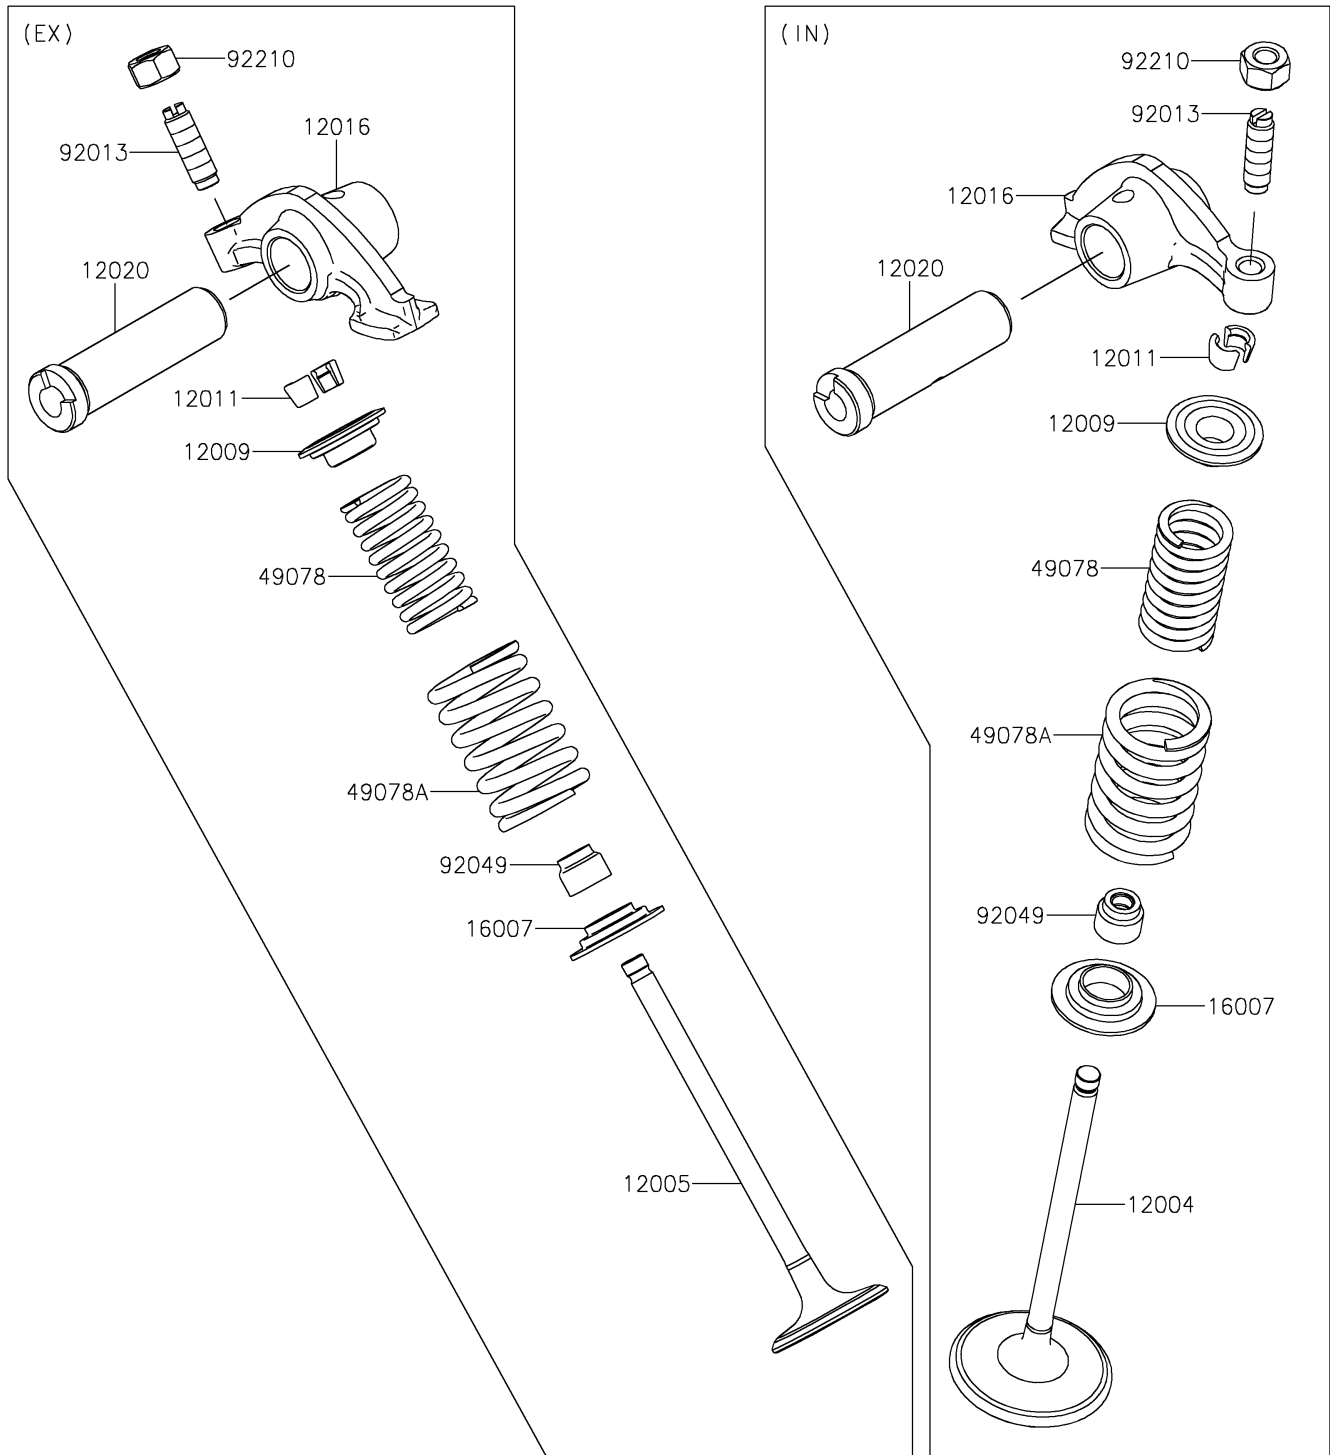

2023 KLX230 S ABS

PARTS DIAGRAM

Valve(s)

E1210

2023 KLX230 S ABS

PARTS LIST

Valve(s)

ITEM NAME

PART NUMBER

QUANTITY
