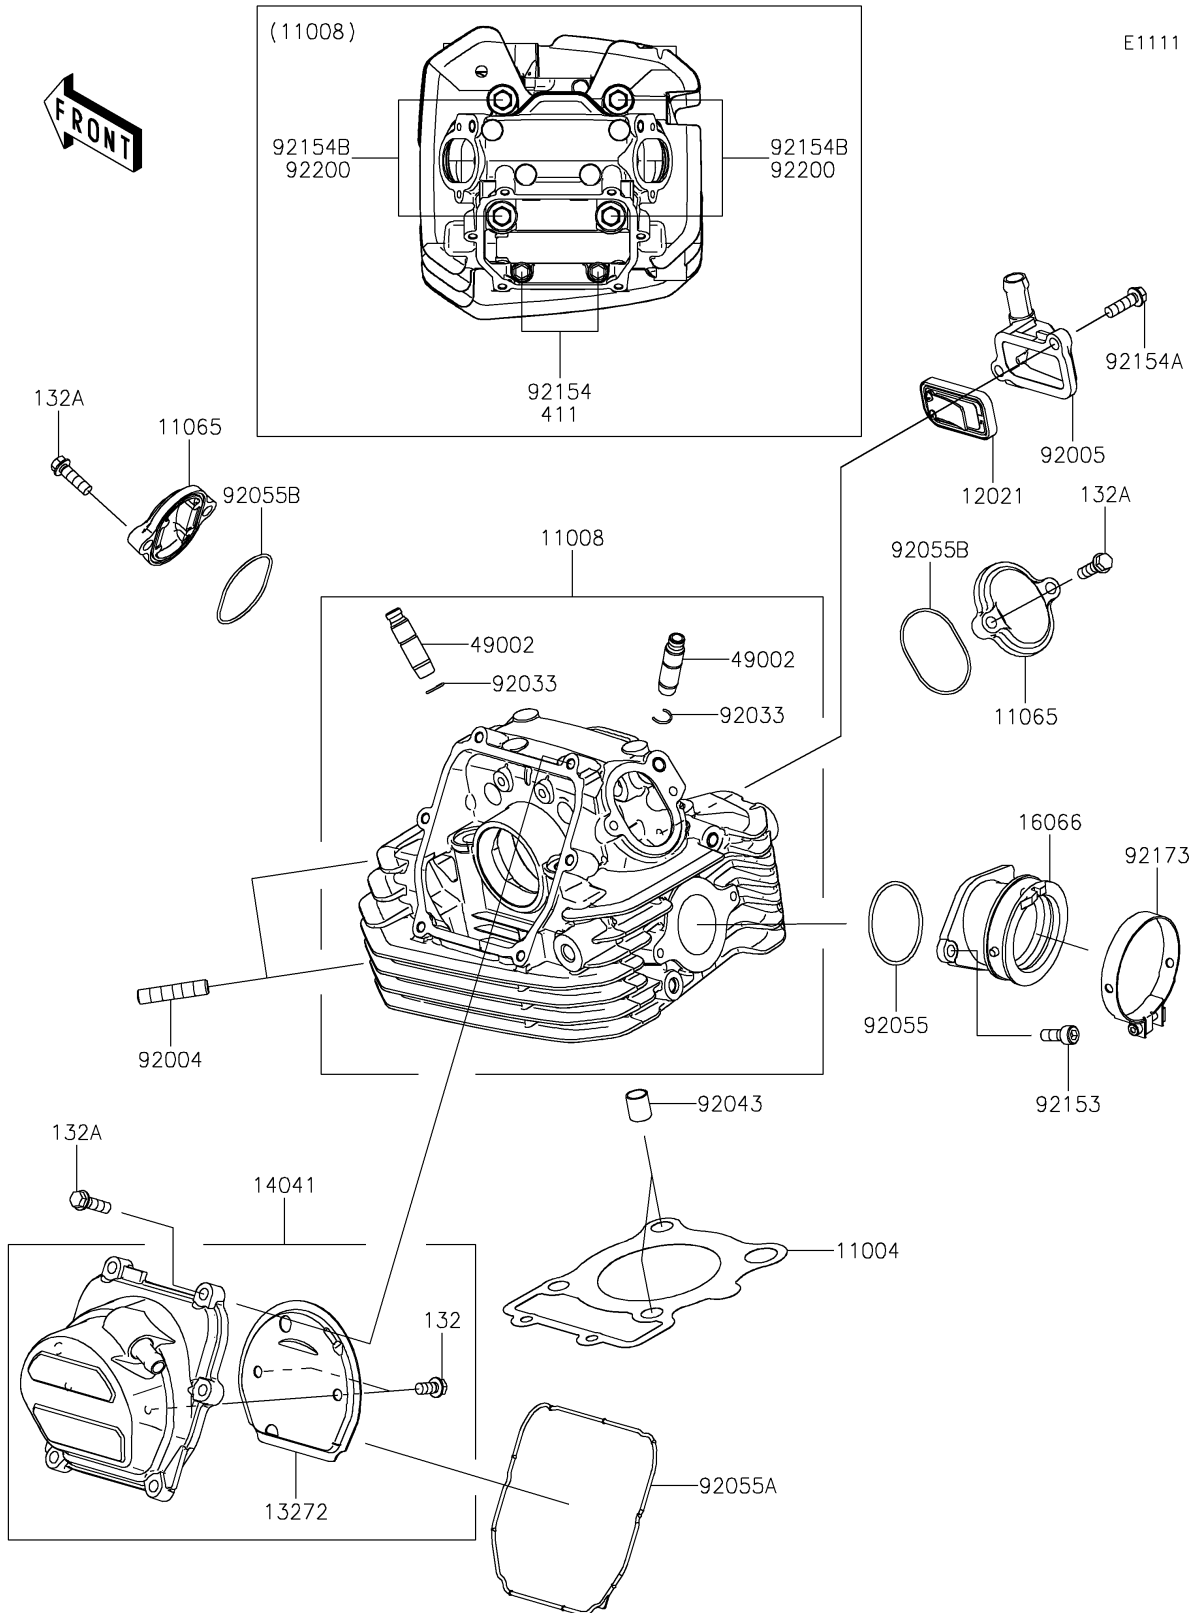

## PARTS DIAGRAM

### Cylinder Head

## PARTS LIST

### Cylinder Head

ITEM NAME	PART NUMBER	QUANTITY
GASKET-HEAD (Ref # 11004)	11004-0784	1
HEAD-COMP-CYLINDER (Ref # 11008)	11008-1524	1
CAP,VALVE,ADJUSTING (Ref # 11065)	11065-1411	2
VALVE-ASSY-REED (Ref # 12021)	12021-0050	1
PLATE (Ref # 13272)	13272-2616	1
COVER-COMP,CAM CHAIN (Ref # 14041)	14041-0619	1
HOLDER-THROTTLE BODY (Ref # 16066)	16066-0021	1
GUIDE-VALVE (Ref # 49002)	49002-0047	2
STUD,8X25 (Ref # 92004)	92004-0731	2
FITTING (Ref # 92005)	92005-0983	1
RING-SNAP (Ref # 92033)	92033-0789	2
PIN,10.1X12X14 (Ref # 92043)	92043-4009	2
RING-O,42X1.9 (Ref # 92055)	92055-0186	1
RING-O (Ref # 92055A)	92055-0897	1
RING-O,ADJUST CAP (Ref # 92055B)	92055-1655	2
BOLT,SOCKET,6X16 (Ref # 92153)	92153-1344	2
BOLT,FLANGED,6X130 (Ref # 92154)	92154-0993	2
BOLT,FLANGED,6X20 (Ref # 92154A)	92154-2757	2
BOLT,FLANGED,10X190 (Ref # 92154B)	92154-7052	4
CLAMP (Ref # 92173)	92173-2191	1
WASHER,10.5X19X2.3 (Ref # 92200)	92200-0257	4
BOLT-FLANGED-SMALL,6X12 (Ref # 132)	132BD0612	2
BOLT-FLANGED-SMALL,6X20 (Ref # 132A)	132BD0620	10
WASHER-PLAIN,6MM (Ref # 411)	411AA0600	2