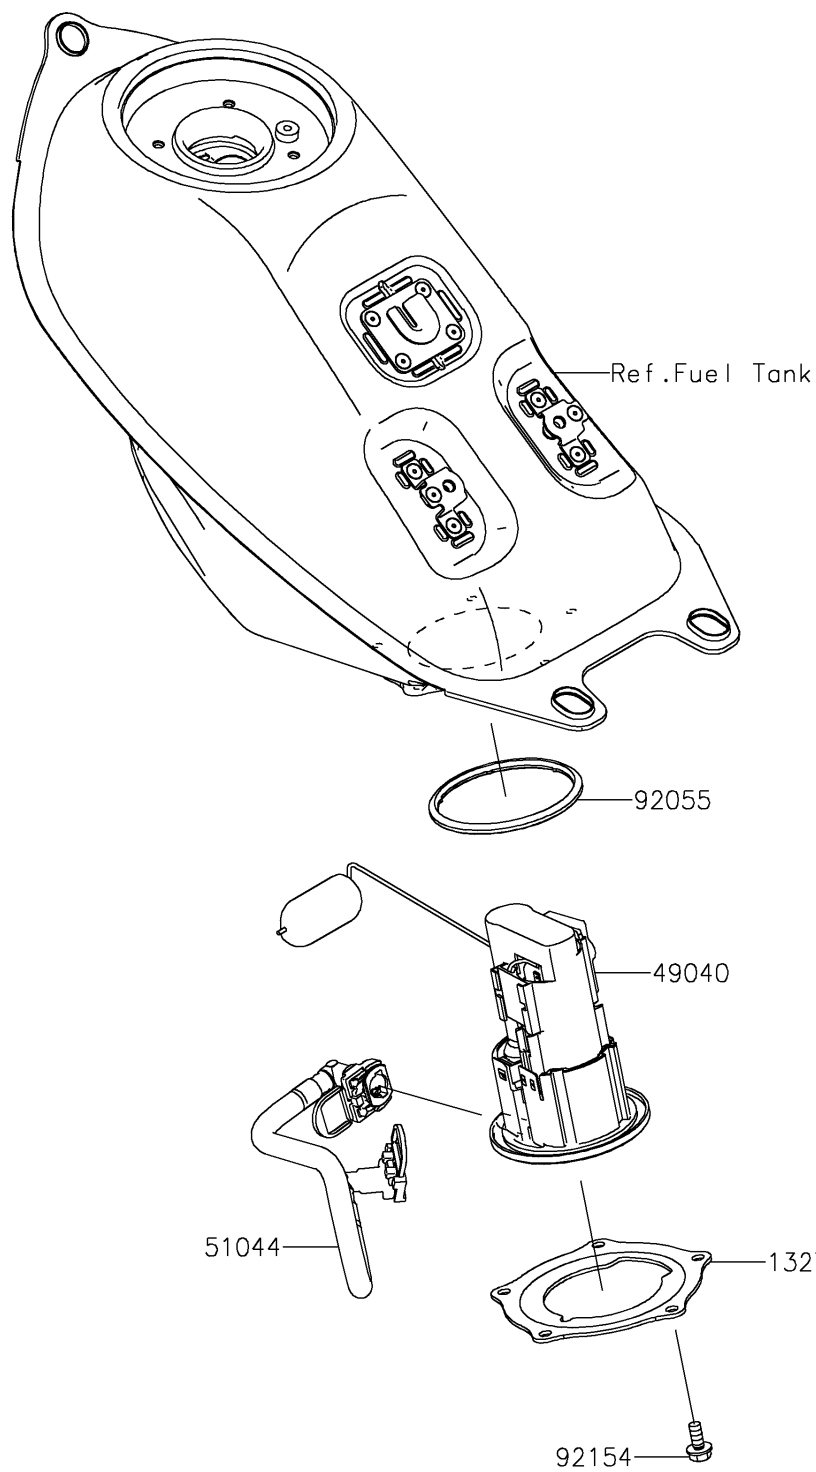

2023 KLX[®] 230 S

PARTS DIAGRAM

Fuel Pump

E1520

2023 KLX[®] 230 S

PARTS LIST

Fuel Pump

ITEM NAME	PART NUMBER	QUANTITY
PLATE,FUEL PUMP (Ref # 13272)	13272-2614	1
PUMP-FUEL (Ref # 49040)	49040-0783	1
TUBE-ASSY,FUEL (Ref # 51044)	51044-0993	1
RING-O,FUEL PUMP (Ref # 92055)	92055-0920	1
BOLT,FLANGED,6X14 (Ref # 92154)	92154-3963	5