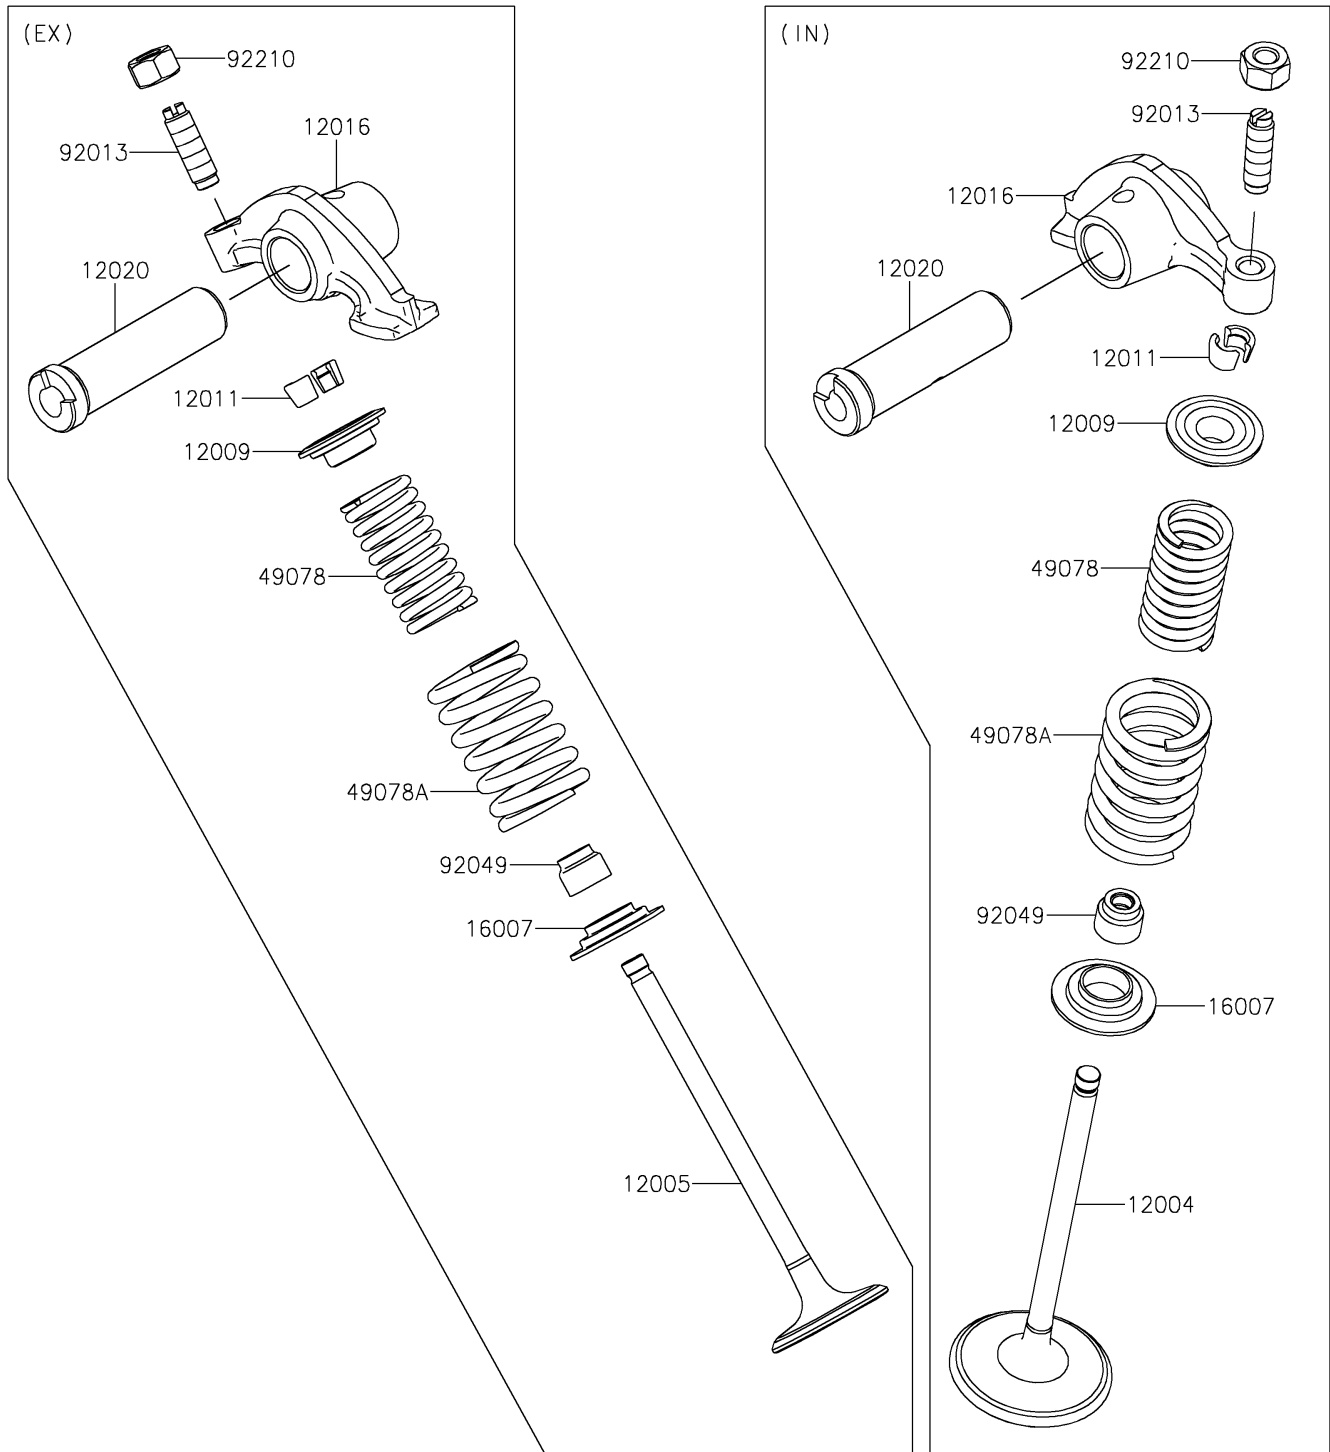

2023 KLX[®] 230 S

PARTS DIAGRAM

Valve(s)

E1210

2023 KLX[®] 230 S

PARTS LIST

Valve(s)

ITEM NAME

PART NUMBER

QUANTITY
