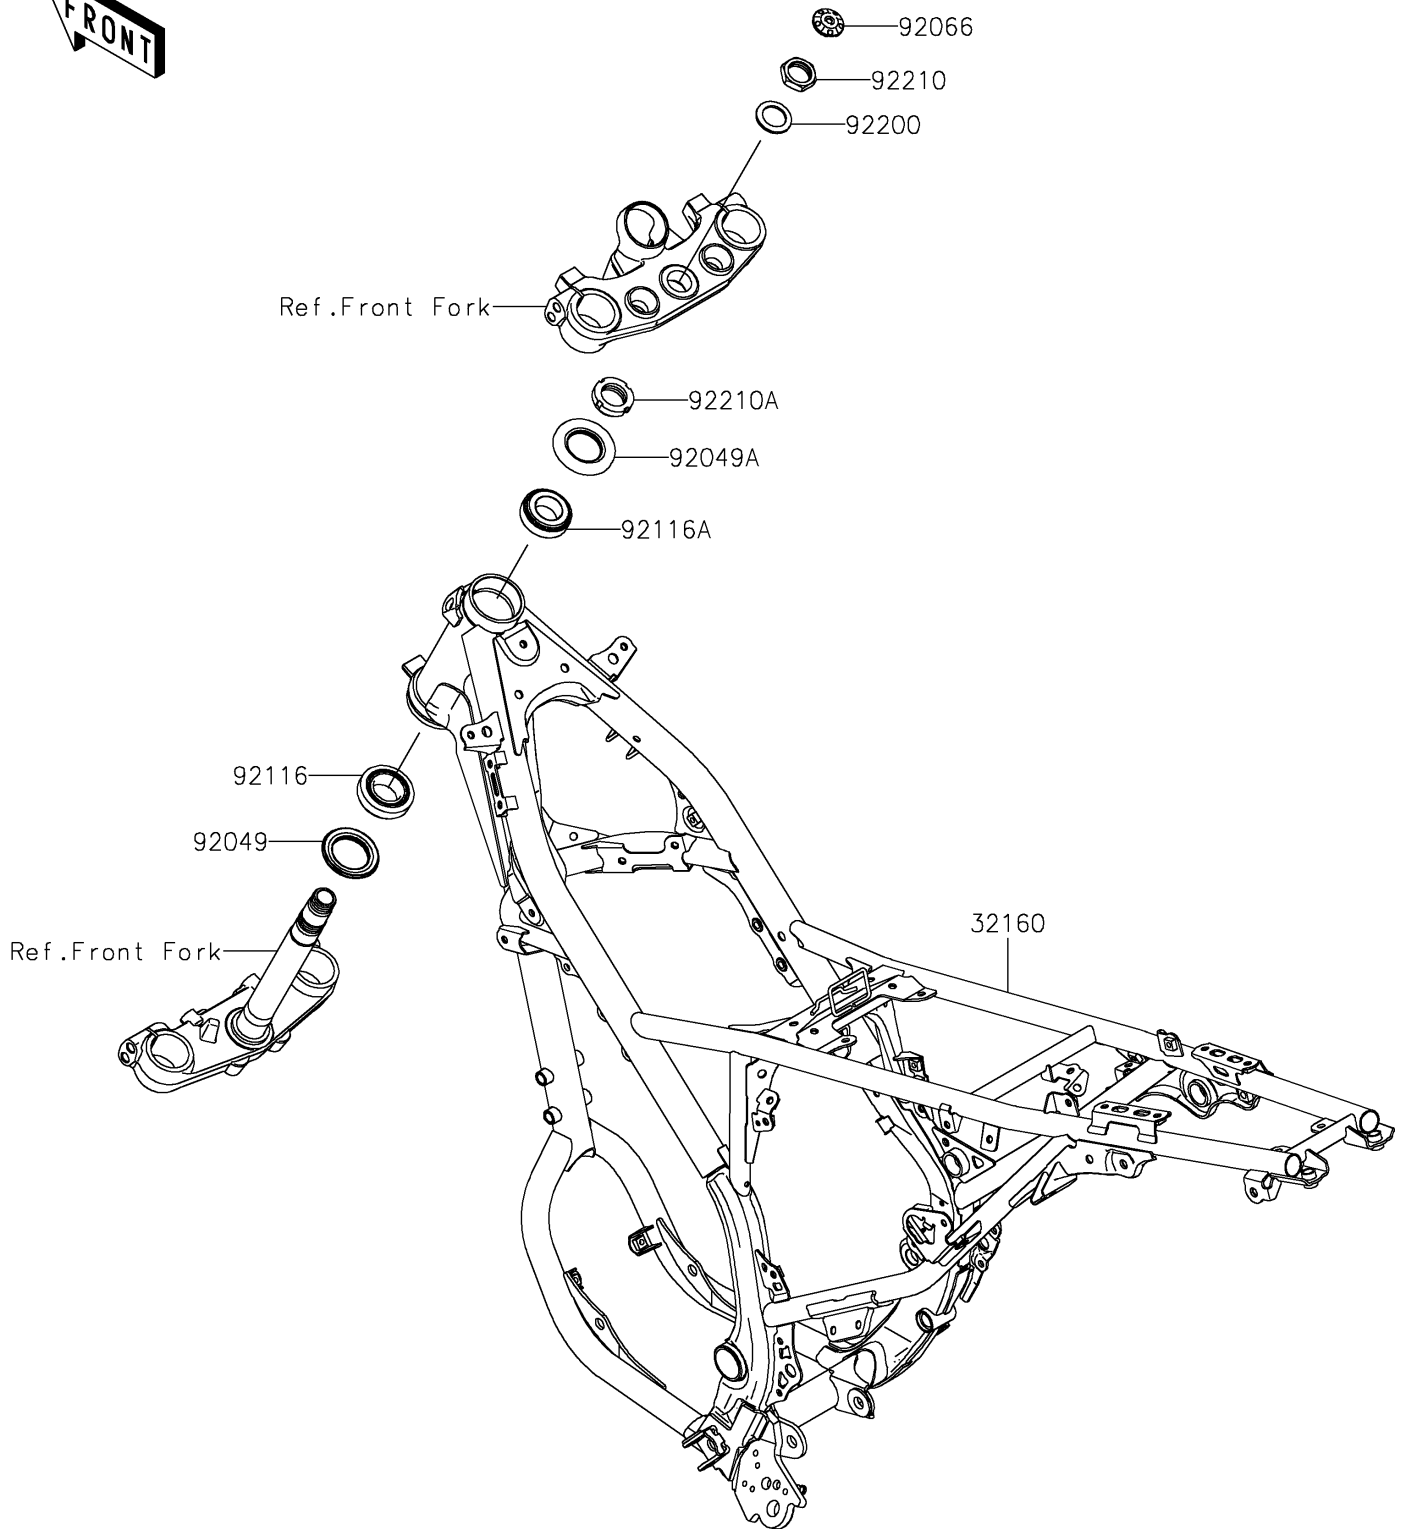

2023 KLX[®]230

PARTS DIAGRAM

Frame

F2120

2023 KLX[®] 230

PARTS LIST

Frame

ITEM NAME	PART NUMBER	QUANTITY
FRAME-COMP,P.SILVER (Ref # 32160)	32160-1963-458	1
SEAL-OIL,XMHE36X52X4J (Ref # 92049)	92049-1162	1
SEAL-OIL,STEERING STEM (Ref # 92049A)	92049-1214	1
PLUG (Ref # 92066)	92066-0162	1
BEARING-ROLLER,HR320/28XJ (Ref # 92116)	92116-1009	1
BEARING-ROLLER,HICAP 32005JR (Ref # 92116A)	92116-1052	1
WASHER,STEERING STEM (Ref # 92200)	92200-0517	1
NUT,STEERING STEM,22MM (Ref # 92210)	92210-1521	1
NUT,STEERING STEM,25MM (Ref # 92210A)	92210-1754	1