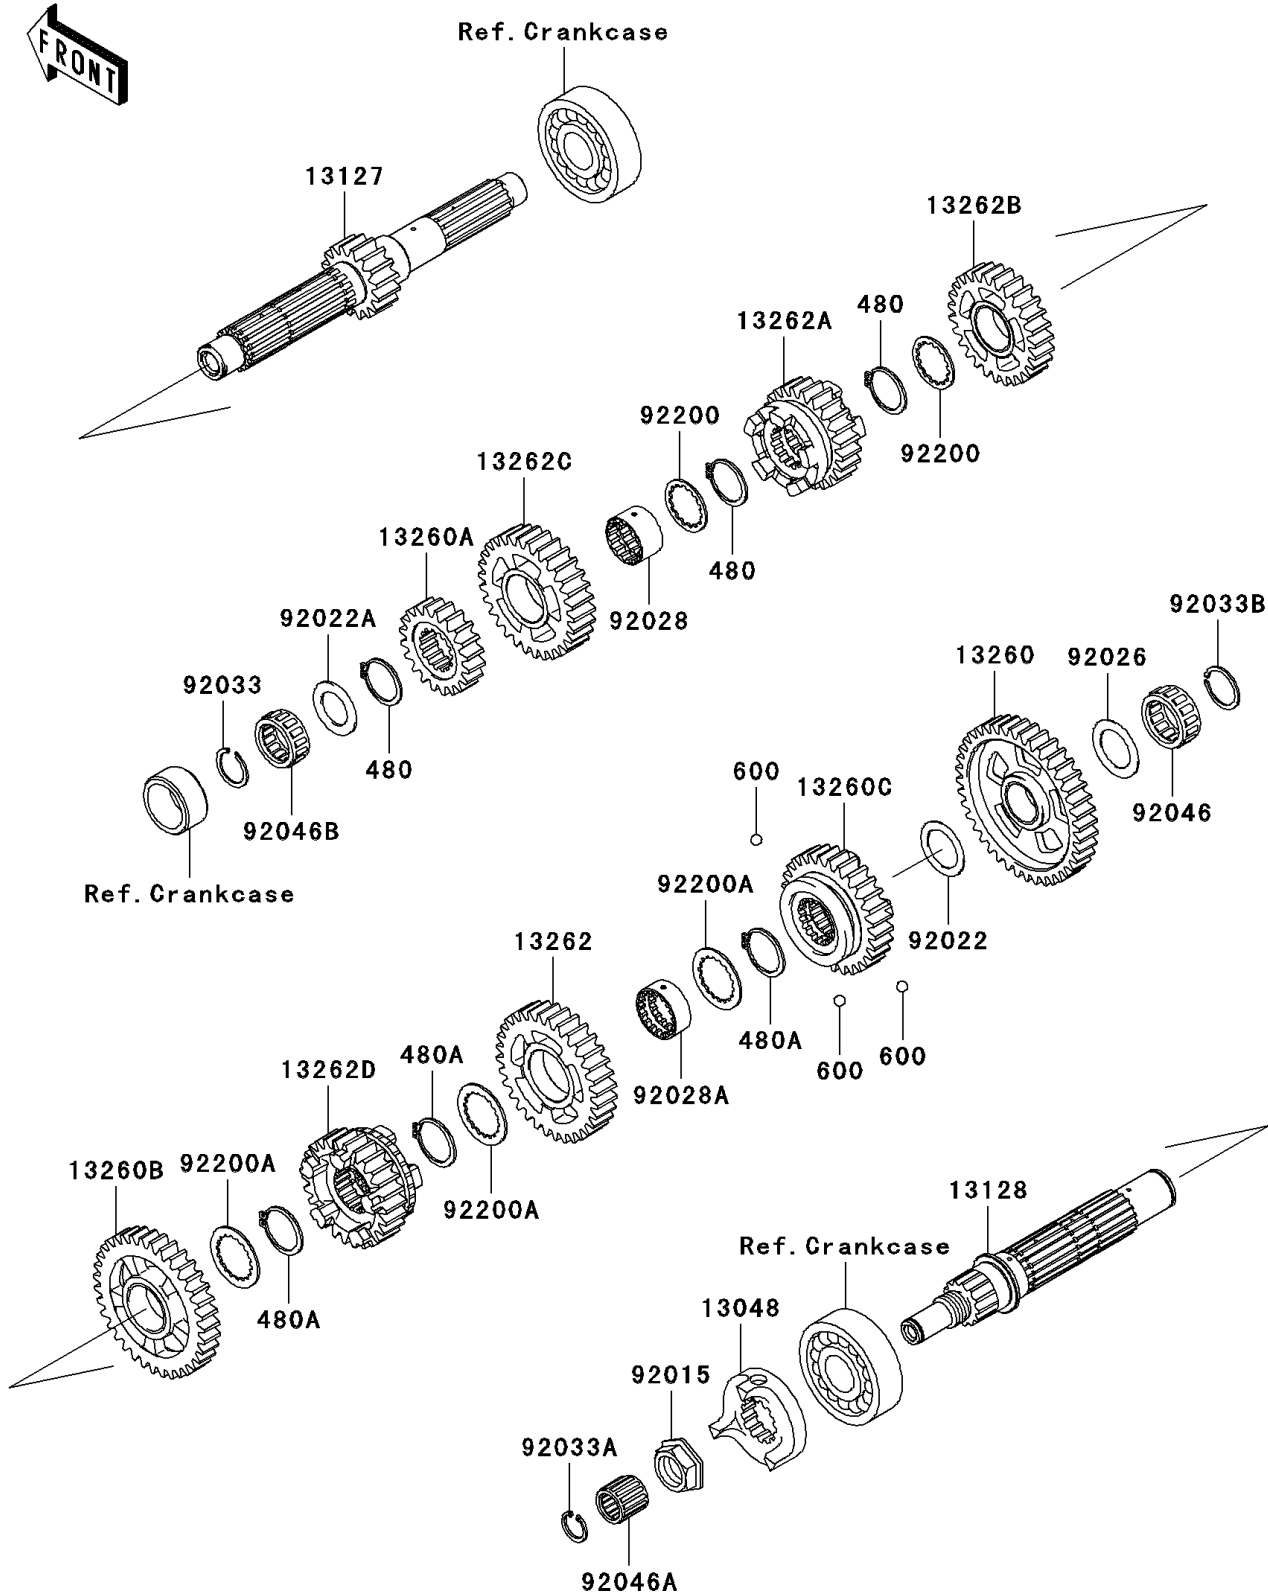

2006 Vulcan 1600 Nomad

PARTS DIAGRAM

Transmission

E1361

2006 Vulcan 1600 Nomad

PARTS LIST

Transmission

ITEM NAME

PART NUMBER

QUANTITY
