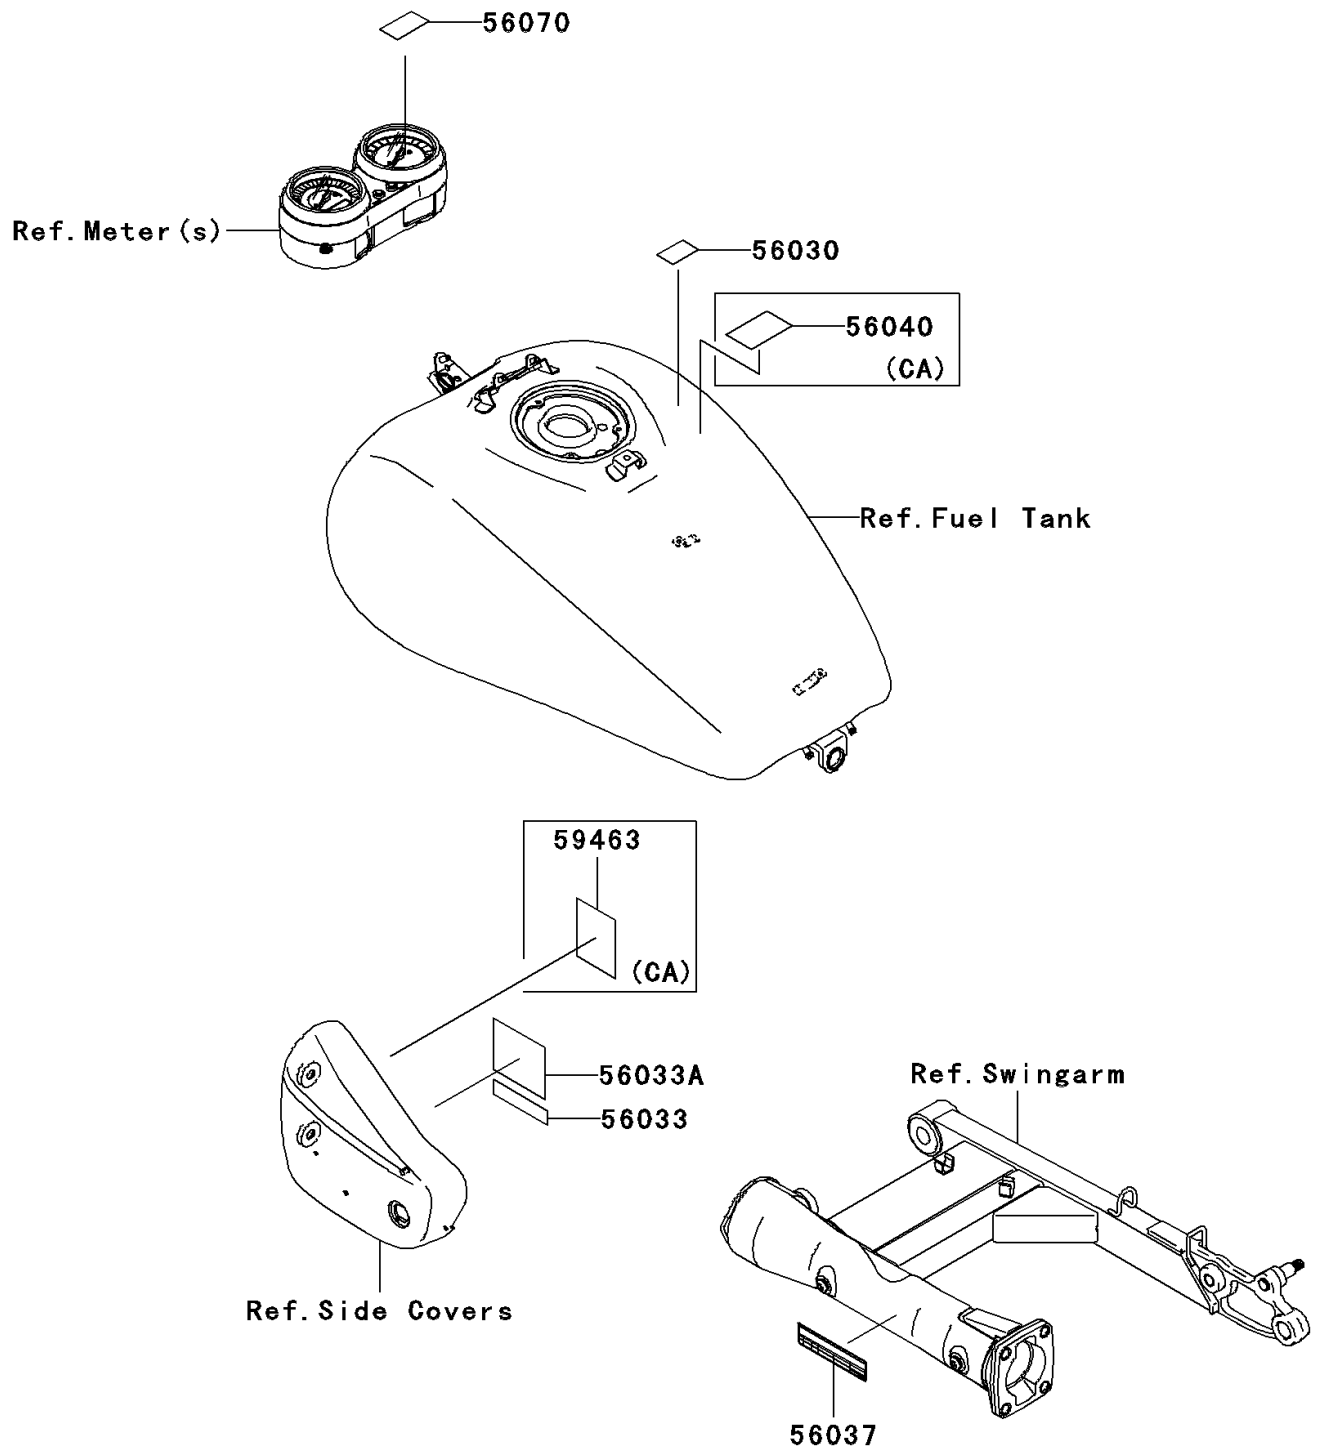

2006 Vulcan 1600 Mean Streak

PARTS DIAGRAM

Labels

F2860

2006 Vulcan 1600 Mean Streak

PARTS LIST

Labels

ITEM NAME

PART NUMBER

QUANTITY
