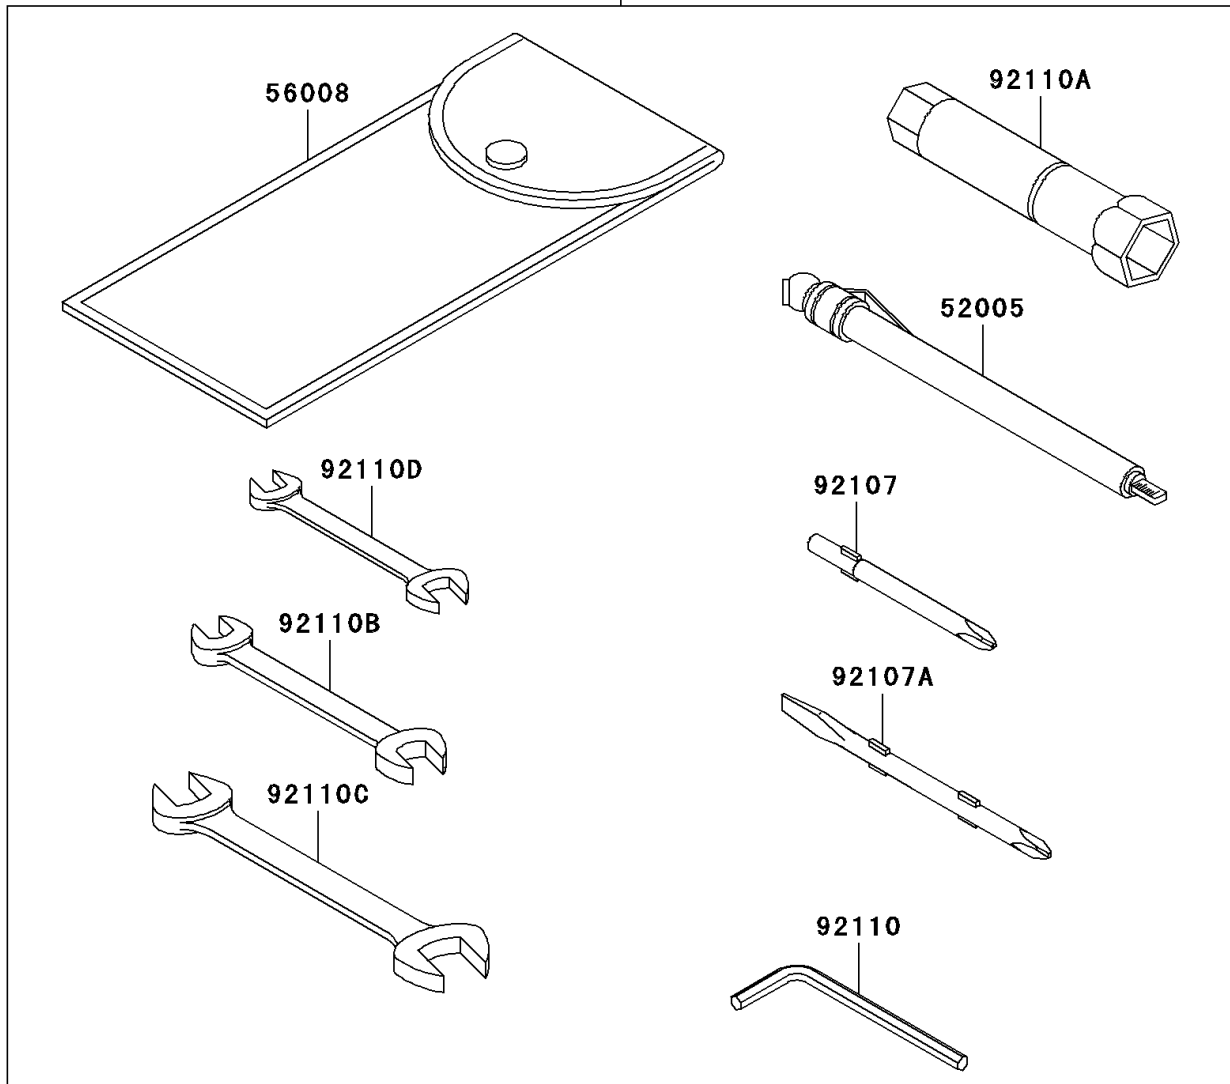

2006 Vulcan 1600 Mean Streak

PARTS DIAGRAM

Owner's Tools

56007

F2810

2006 Vulcan 1600 Mean Streak

PARTS LIST Owner's Tools

ITEM NAME

PART NUMBER

QUANTITY
