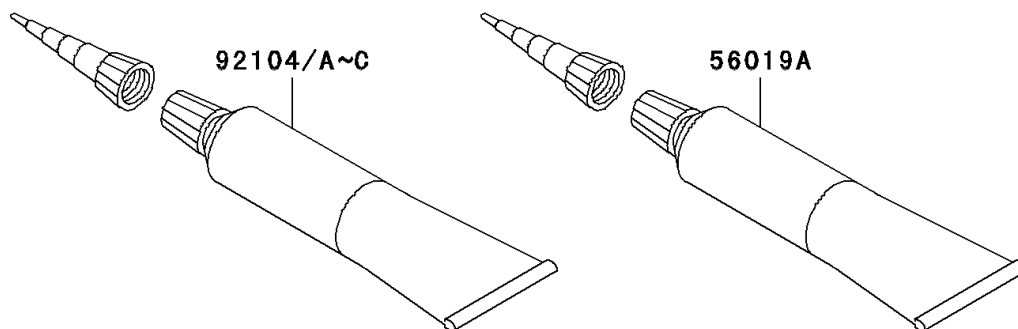

2006 Vulcan 1600 Mean Streak

PARTS DIAGRAM

Owner's Tools

56007

F2810

2006 Vulcan 1600 Mean Streak

PARTS LIST Owner's Tools

ITEM NAME

PART NUMBER

QUANTITY
