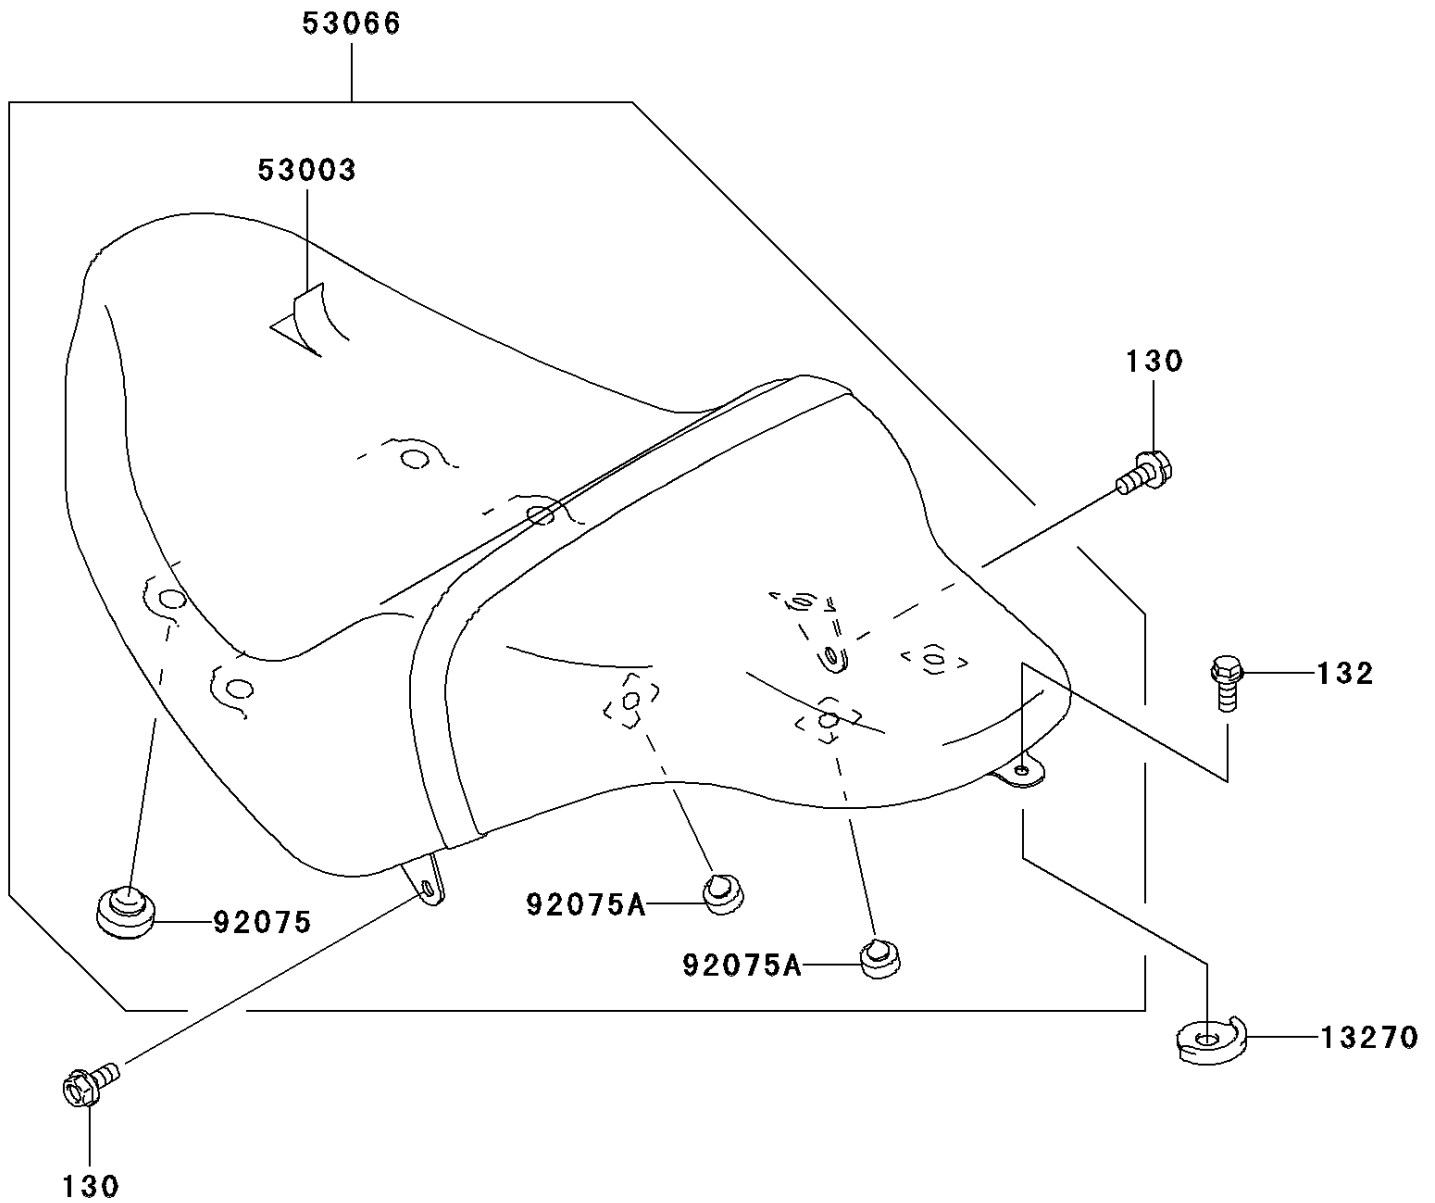

2006 Vulcan 1600 Mean Streak

PARTS DIAGRAM

Seat

F2510

2006 Vulcan 1600 Mean Streak

PARTS LIST

Seat

ITEM NAME	PART NUMBER	QUANTITY
-----------	-------------	----------
