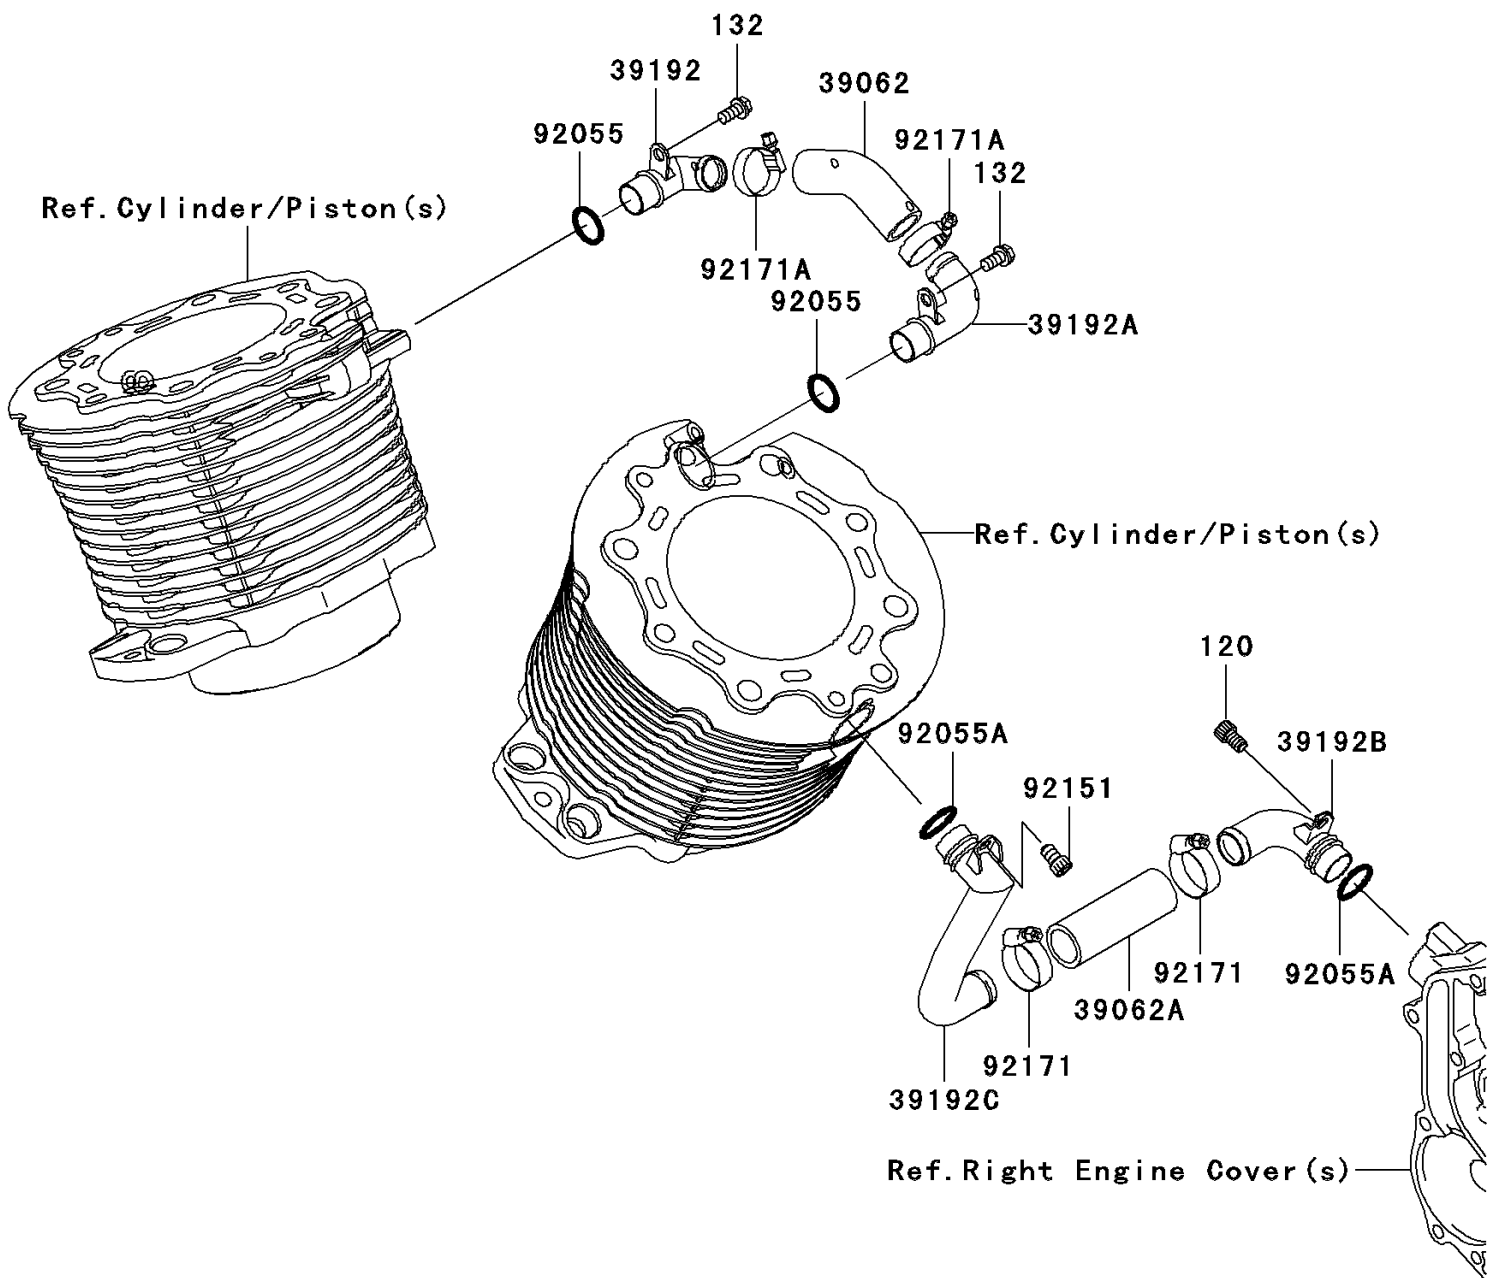

2009 Vulcan® 2000

PARTS DIAGRAM

Cooling

E3035

2009 Vulcan[®] 2000

PARTS LIST

Cooling

ITEM NAME

PART NUMBER

QUANTITY
