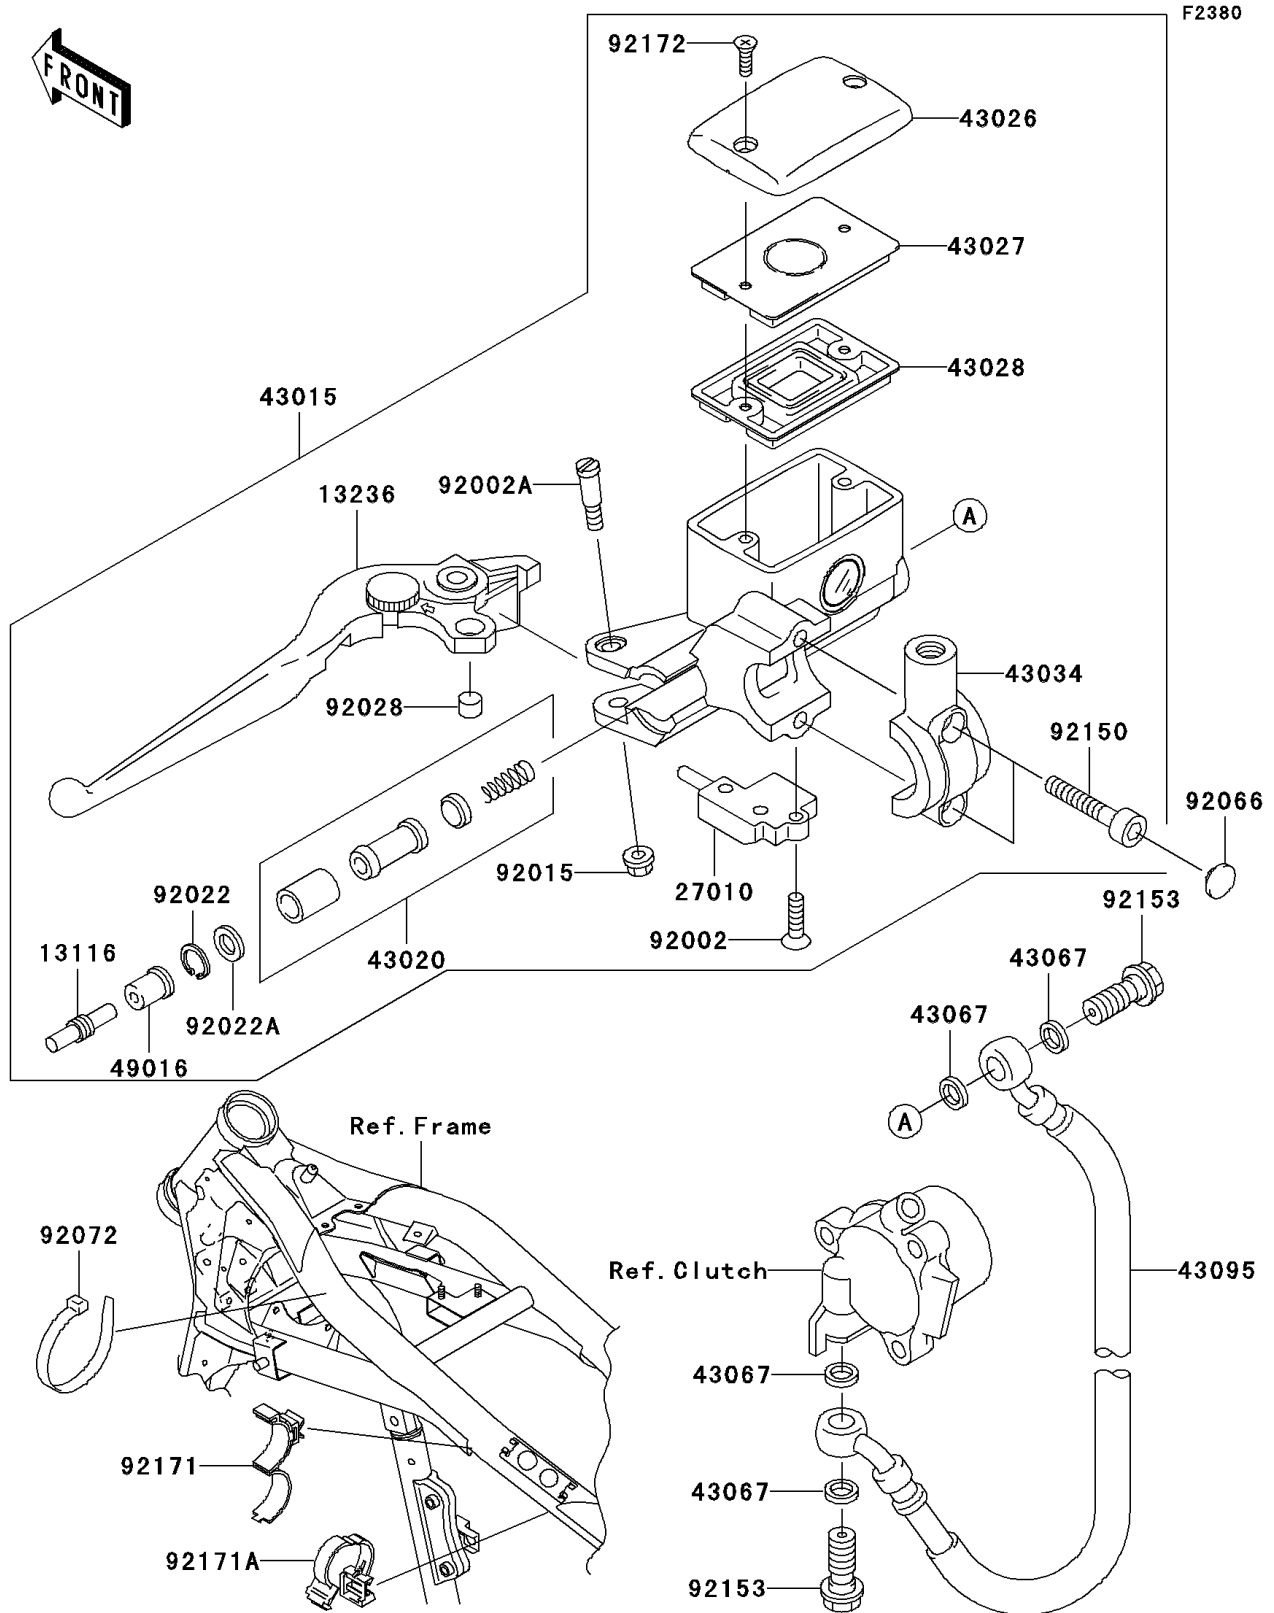

2006 Vulcan 1600 Mean Streak

PARTS DIAGRAM

Clutch Master Cylinder

2006 Vulcan 1600 Mean Streak

PARTS LIST

Clutch Master Cylinder

ITEM NAME	PART NUMBER	QUANTITY
-----------	-------------	----------
